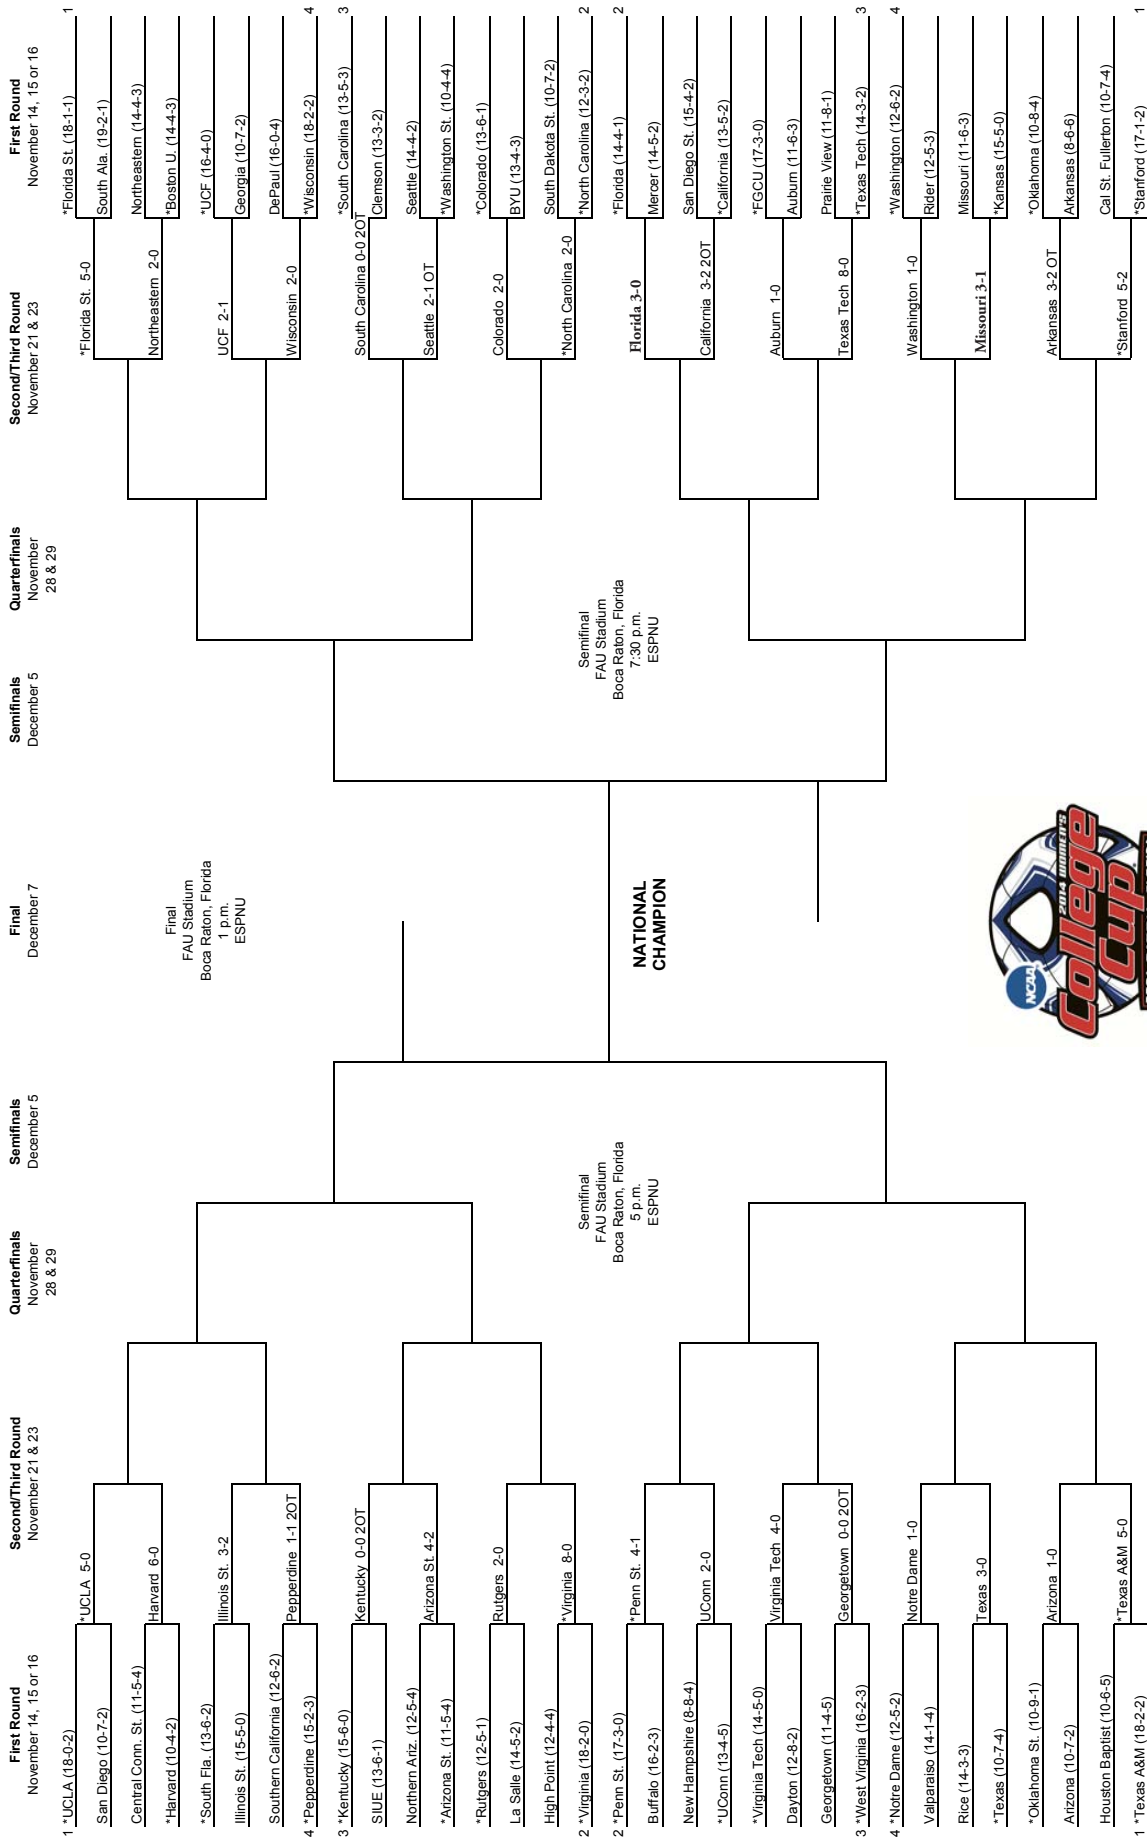

2014 NCAA Division I Women's SOCCER CHAMPIONSHIP

*Host institution for preliminary round games.
All game times are Eastern standard time.
Order of semifinal games will be determined after quarterfinal round games are completed.
Second semifinal game will begin play 45 minutes after the conclusion of the first game.