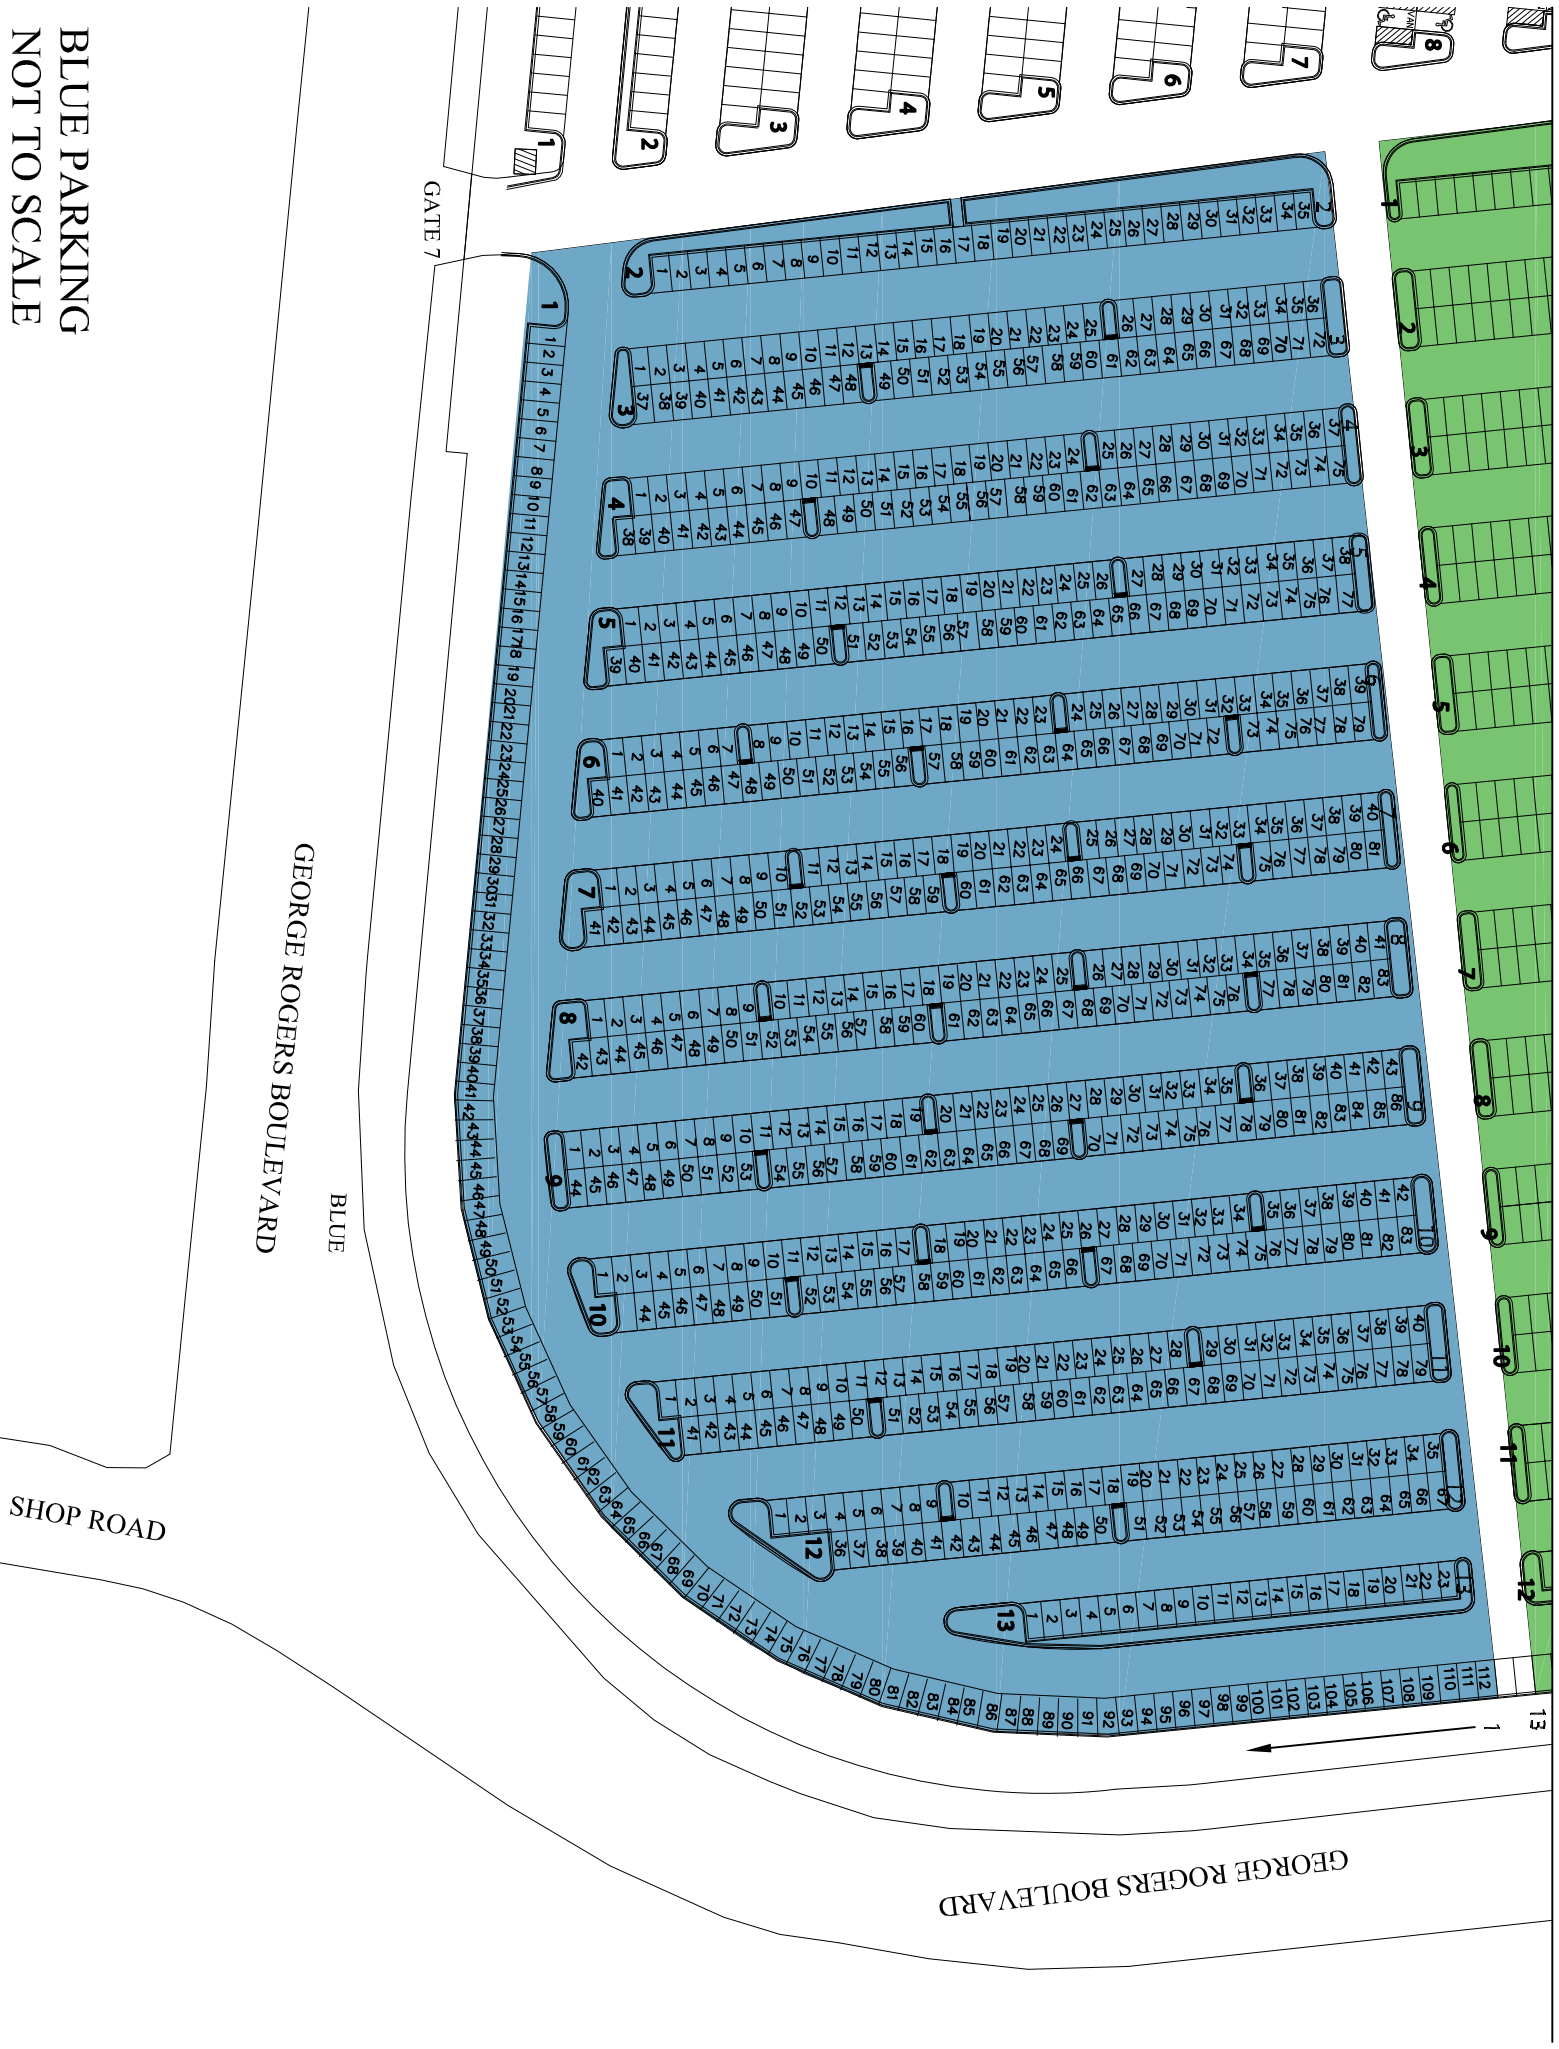

BLUE PARKING
NOT TO SCALE

GEORGE ROGERS BOULEVARD

BLUE

SHOP ROAD

GATE 7

GEORGE ROGERS BOULEVARD