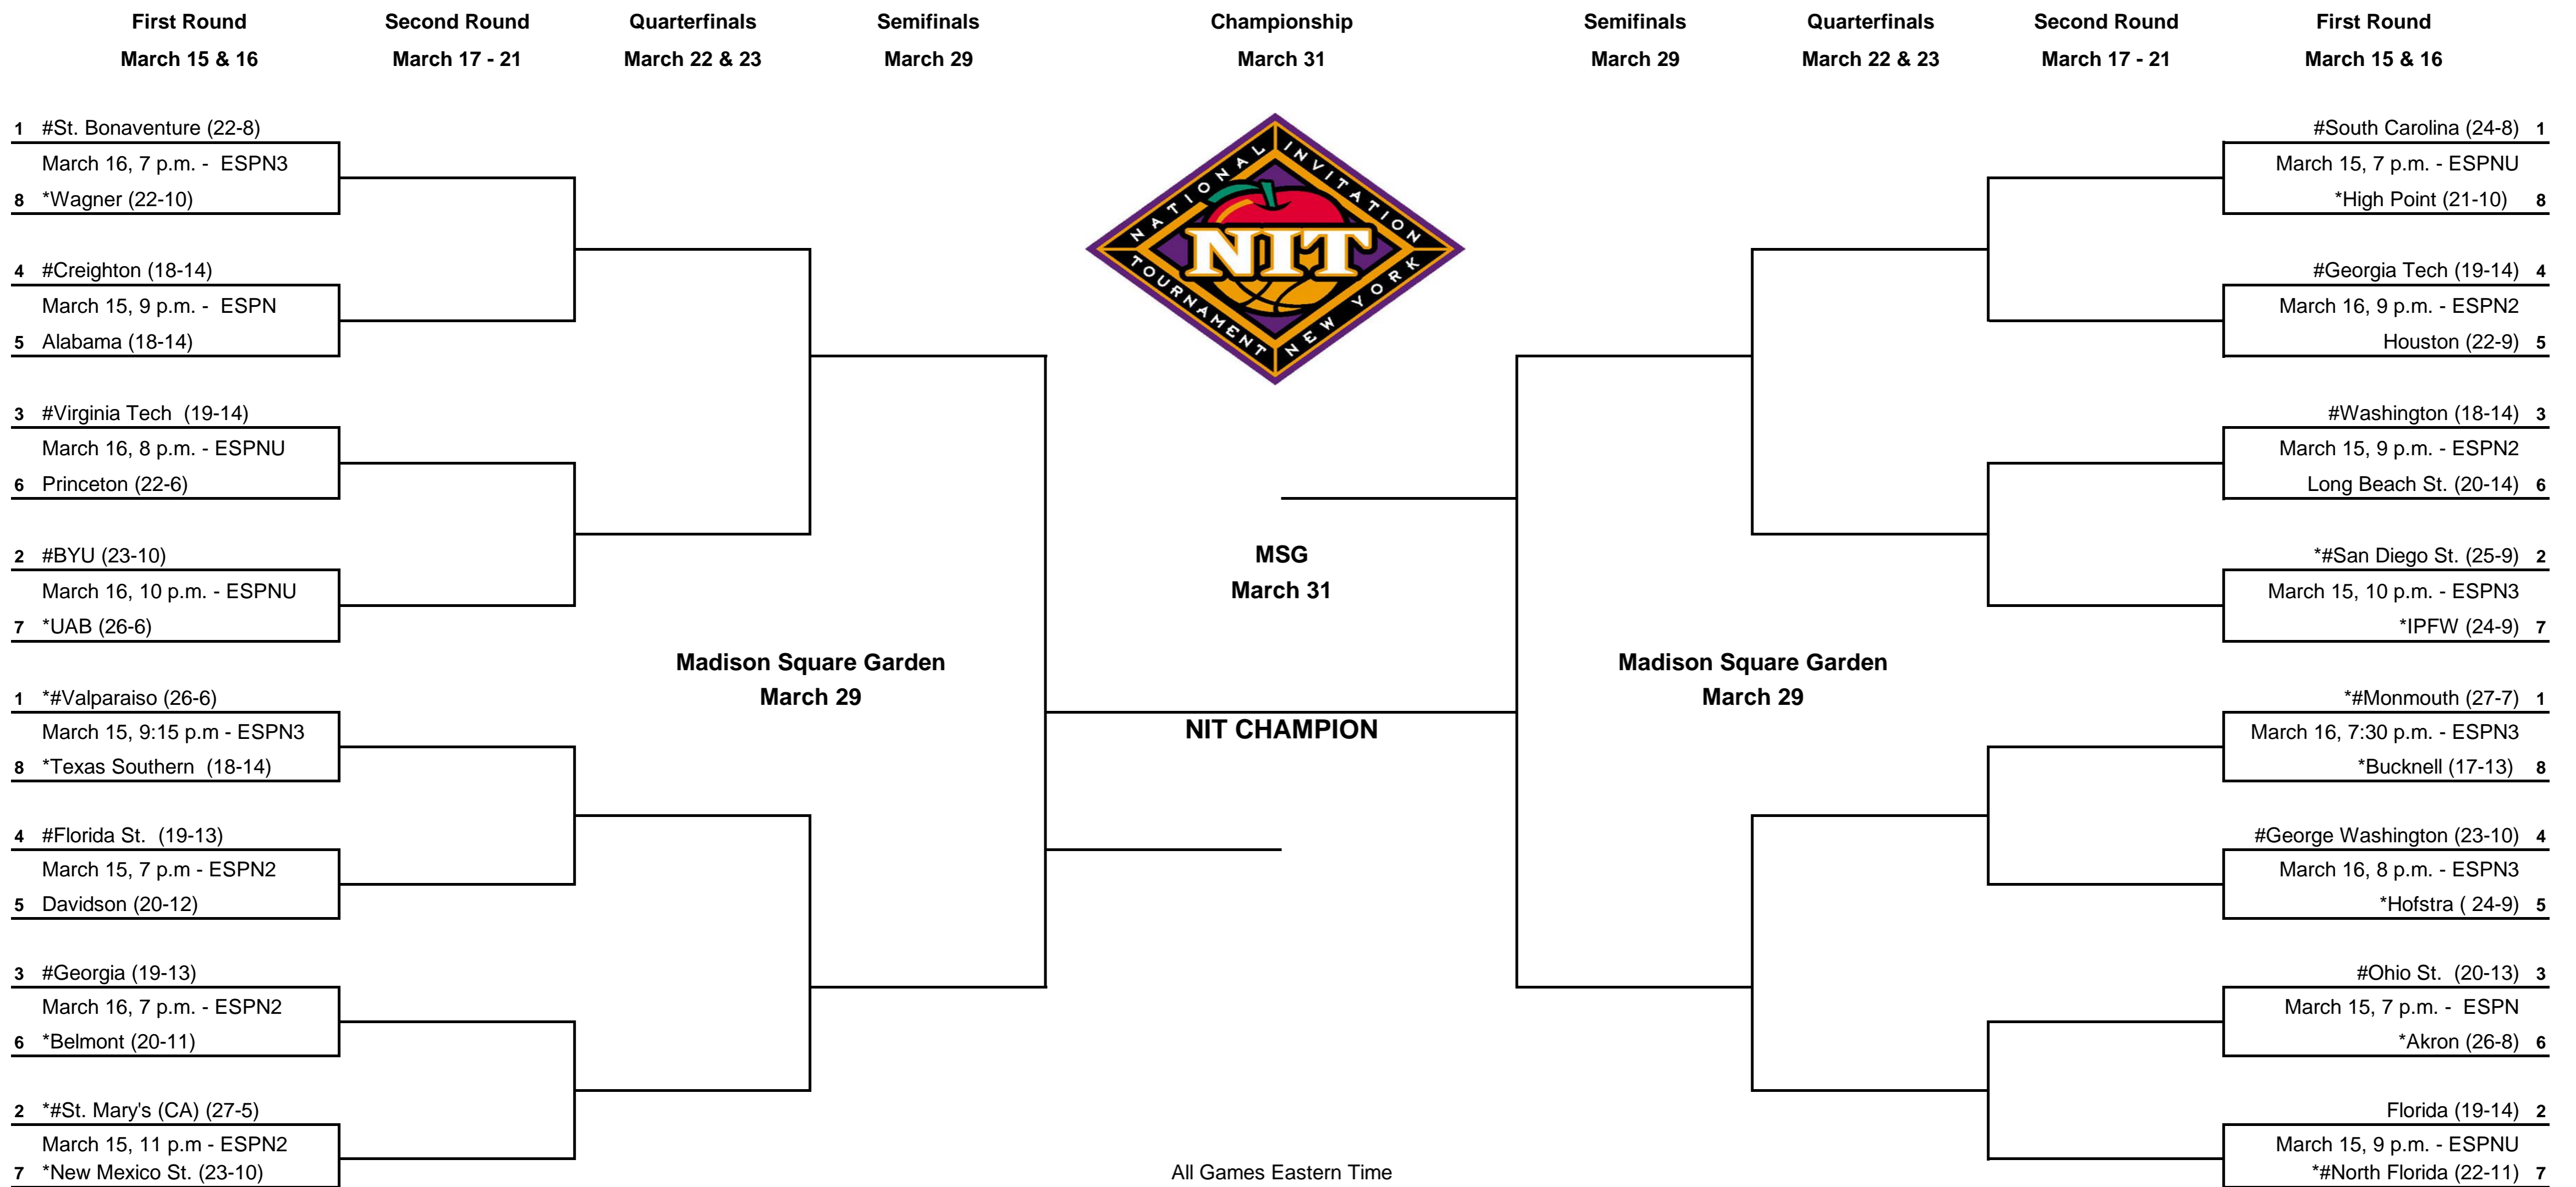

2016 NATIONAL INVITATION TOURNAMENT

All Games Eastern Time

*Automatic Qualifiers - Regular Season Conference Champions

#Host Institution