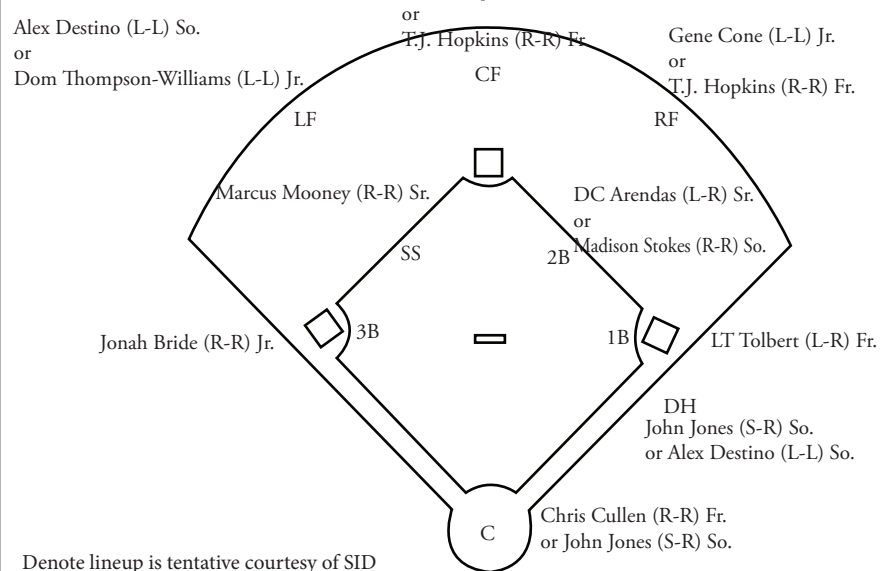

PROGRAM HISTORY

First Year of Baseball.....1892
First Year in SEC.....1992
All-Time Record.....2,487-1,490-17 (.625)
All-Time SEC Record.....399-298-1 (.572)
SEC Championships.....3 (2000, 2002, 2011)
SEC Conference Tournament Titles.....1 (2004)
SEC East Titles.....6 (1999, 2000, 2002, 2003, 2011, 2012)
National Championships.....2 (2010, 2011)
NCAA Appearances/Last.....30/2014
NCAA Tournament Record.....128-64
College World Series Appearances/Last.....11/2012
College World Series Record.....32-20

FACILITY INFORMATION

Stadium (Dimensions).....Founders Park
.....(L-325, C-400, R-325, A-375)
Capacity.....6,400 permanent 8,242 standing-room only
Press Box Phone.....803-777-6648

MEDIA INFORMATION

Assistant Athletics Director/Media Relations.... Steve Fink
Associate MR Director/Baseball Contact... Andrew Kitick
Media Relations Main Phone.....803-777-5204
Media Relations Fax.....803-777-2967
Kitick Office Phone.....803-777-5257
Kitick Cell Phone.....803-240-4150
Kitick E-mail.....kitick@mailbox.sc.edu
Official Athletics Web Site.....www.gamecocksonline.com
Official Baseball Twitter.....@GamecockBaseball
Media Relations Address.....
.....University of South Carolina Athletics
.....Rice Athletics Center
.....1304 Heyward Street
.....Columbia, SC 29208

Probable South Carolina Position Starters

FOR STARTERS

South Carolina (36-11) returns home to begin a five-game homestand on Tuesday night hosting Presbyterian (24-23). First pitch at Founders Park is scheduled for 7 p.m. The game will be broadcast live on SEC Network Plus and can be heard on the Gamecock IMG Network including flagship station, 107.5 FM, "The Game."

The Gamecocks lead the series history 45-19 over the Blue Hose, although PC earned a win in the last contest between the two schools, a 7-4 win in 10 innings last year in Columbia.

RANKINGS

South Carolina is ranked No. 3 by Collegiate Baseball, No. 8 by Baseball America, Perfect Game and the USA Today Coaches poll, No. 9 by D1Baseball and No. 10 by the NCBWA.

LOOKING BACK

South Carolina went 2-2 this past week with wins over USC Upstate and Kentucky. The Gamecocks are 36-11 and 16-7 in the SEC. The Gamecocks are tied for first place in the SEC with Florida with six games remaining in league play.

CONE LEADS IT OFF

Junior outfielder Gene Cone's school record hitting streak ended at 31 games in the 6-0 loss at Kentucky. Cone's hitting streak is the longest in Division I baseball this year with his 34-game streak of reaching base safely the longest mark in SEC play.

Cone leads the Gamecocks with a .364 average (56-for-154) with 21 RBI and 39 runs scored as well as 11 doubles, two triples and three homers. He owns a .463 on-base percentage and a .519 slugging mark. Cone is fourth in the SEC in hitting and in on-base percentage.

Cone has saved his best for league play as he has hit .422 (38-for-90) in 23 SEC games with 12 RBI and 28 runs scored. He has 20 walks to seven strikeouts and a .527 on-base percentage in SEC games. His 28 runs scored in league games are the most by a SEC player this season. He is second in batting, on-base and slugging as well in league contests, third in hits and fourth in doubles.

Cone earned National Player of the Week honors by Collegiate Baseball as well as SEC Player of the Week accolades for his performance in the Missouri series.

Cone went 10-for-12 (.833) at the plate this weekend in a sweep of Missouri with six RBI and seven runs scored. Cone capped the weekend going 5-for-5, just a homer shy of the cycle and drove in three runs in the 9-2 victory over Missouri while setting a school record with a 27-game hitting streak, surpassing the previous mark of 26 set by Whit Merrifield in the 2009 and 2010 seasons. He was 3-for-4 with two runs scored with three RBI including a key two-out two-run double to give the Gamecocks the lead for good in Friday's 8-5 win over the Tigers. He was also 2-for-3 with two runs scored in the 5-1 win over Missouri.

Cone's 10 hits were the most in a weekend series by a Gamecock player since Christian Walker went 10-for-11 at Mississippi State April 22-24 and the most ever by a Gamecock player in Founders Park history (dating back to 2009).