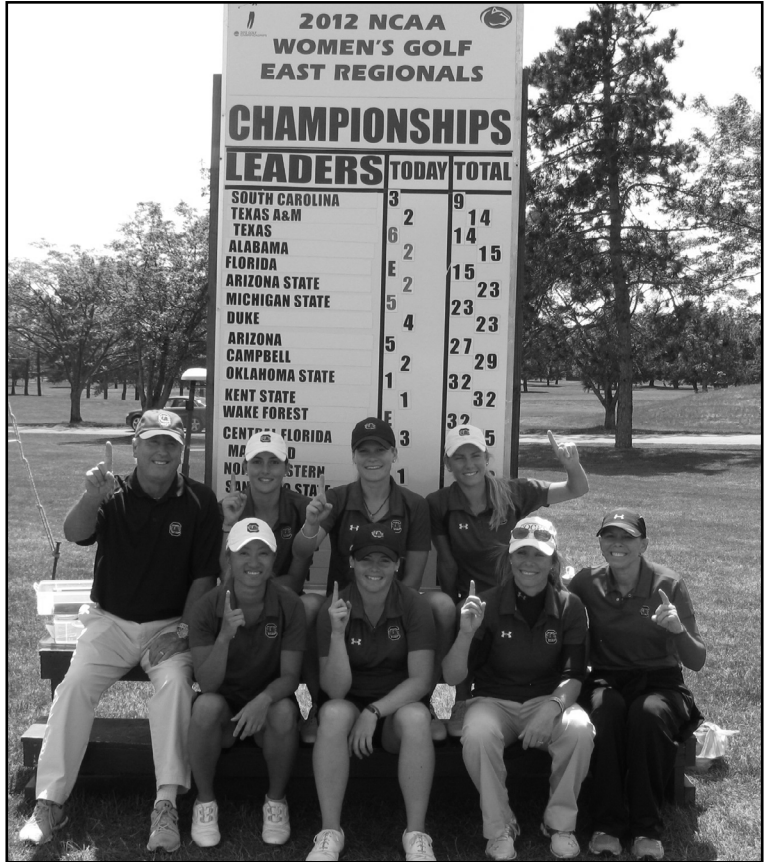

Junior Amanda Strang shot an even-par 72 to post a career-best NCAA Regional finish of a tie for 14th with a score of 220 (+4). After shooting a 3-over 39 on the front nine, she settled down to play her best nine holes of the tournament on the back side, recording birdies on three of her first four holes and making par the rest of the way to get back to even for the round.

Freshman Justine Dreher wrapped up an impressive NCAA Regional debut with a final-round 78 (+6). She finished the tournament in a tie for 19th with a score of 221 (+5). On the day, Dreher carded one birdie, three bogeys, two double bogeys and 13 pars. She played a key role in building Carolina's cushion heading into the final day with rounds of 70 (-2) and 73 (+1) on the first two days.

Junior Meredith Swanson turned in an 80 (+8) to finish in a tie for 87th. She produced one birdie on the day as she sank a three-foot putt on the par-4 13th after narrowly holing out on her approach shot from the rough.

Texas A&M's Katerina Ruzickova shot a 1-over 73 to hold on to win medalist honors with a score of 213 (-3).

The Gamecocks will now advance to the NCAA Championship for the fourth time in five years. This year's tournament will be held May 23-26 at the Vanderbilt Legends Club in Franklin, Tenn. South Carolina will be joined by SEC foes Alabama, Arkansas, Florida, LSU, Tennessee and Vanderbilt. The Gamecocks finished 18th at last year's NCAA Championship.

The Gamecocks won the 2012 NCAA East Regional title by five strokes with a three-round total of 873, which tied for the fifth lowest 54-hole total in school history.