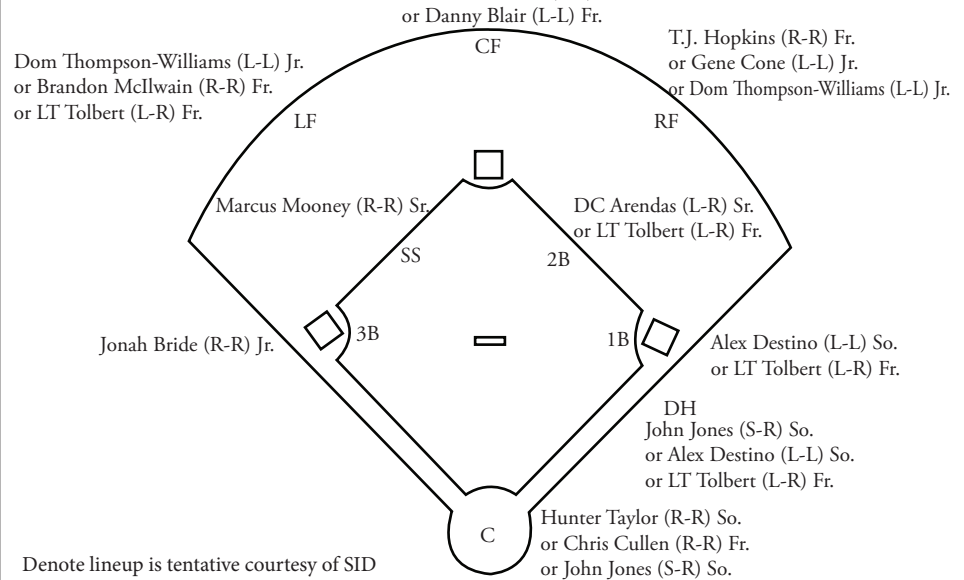

PROGRAM HISTORY

First Year of Baseball.....1892
First Year in SEC.....1992
All-Time Record.....2,487-1,490-17 (.625)
All-Time SEC Record.....399-298-1 (.572)
SEC Championships.....3 (2000, 2002, 2011)
SEC Conference Tournament Titles.....1 (2004)
SEC East Titles.....6 (1999, 2000, 2002, 2003, 2011, 2012)
National Championships.....2 (2010, 2011)
NCAA Appearances/Last.....30/2014
NCAA Tournament Record.....128-64
College World Series Appearances/Last.....11/2012
College World Series Record.....32-20

FACILITY INFORMATION

Stadium (Dimensions).....Founders Park
(L-325, C-400, R-325, A-375)
Capacity.....6,400 permanent 8,242 standing-room only
Press Box Phone.....803-777-6648

MEDIA INFORMATION

Assistant Athletics Director/Media Relations.... Steve Fink
Associate MR Director/Baseball Contact... Andrew Kitick
Media Relations Main Phone.....803-777-5204
Media Relations Fax.....803-777-2967
Kitick Office Phone.....803-777-5257
Kitick Cell Phone.....803-240-4150
Kitick E-mail.....kitick@mailbox.sc.edu
Official Athletics Web Site.....www.gamecocksonline.com
Official Baseball Twitter.....@GamecockBaseball
Media Relations Address.....
University of South Carolina Athletics
Rice Athletics Center
1304 Heyward Street
Columbia, SC 29208

Probable South Carolina Position Starters

FOR STARTERS

The Gamecocks return to Founders Park on Tuesday for a matchup with Appalachian State. First pitch is set for 4 p.m.

The game will be broadcast on SEC Network Plus and can be heard on the Gamecock IMG Network including flagship station, 107.5 FM, "The Game."

RANKINGS

South Carolina is ranked in several polls this week. The Gamecocks are No. 15 by D1Baseball and No. 23 in the USA TODAY coaches poll. The Gamecocks were ranked No. 24 in the preseason NCBWA poll also.

HILL ON THE MOUND

Freshman right-hander Adam Hill will make his first career start on Tuesday vs. Appalachian State. Hill is a native of Anderson, S.C. and was a 2015 MLB draft pick by the Padres (39th round).

MR. JONES

Sophomore catcher John Jones had a great first weekend in the Gamecock uniform. The junior college transfer hit .600 (6-for-10) with a double, a homer and nine RBI. His nine RBI is the highest three-game series RBI total since LB Dantzler drove in 10 runs, ironically, vs. Albany in 2013. He also walked twice and scored four runs. His on-base percentage for the weekend was .667 with a 1.000 slugging mark.

Jones' average tied for the third-best among SEC players for the first weekend, as did his RBI total. Five of Jones' nine RBI came with two outs. Jones hit safely in all three games and had three multi-RBI games as well.

SCHMIDT OFF TO GOOD START

Sophomore right-hander Clarke Schmidt picked up the win on Opening Day allowing one run on three hits with six strikeouts and four walks in six innings of work as Carolina defeated Albany 10-1.

DTW

Junior outfielder Dom Thompson-Williams had a stellar weekend at the plate in his debut as well. Thompson-Williams hit .400 (4-for-10) with a homer, four RBI and four runs scored. Thompson-Williams also had four walks and finished with a .571 on-base percentage.

WEBB WITH A WIN

Freshman right-hander Braden Webb allowed two runs on one hit with three walks and five strikeouts to earn his first win as a Gamecock in Saturday's 6-2 win.

MOONEY IN THE MIDDLE

Senior infielder Marcus Mooney had the team's second-highest on-base percentage of the weekend with a .636 mark and hit .333 (2-for-6) as well. Mooney doubled twice, drove in a run and scored four runs. He also tallied two sacrifice hits and stole two bases. Mooney reached base in all four plate appearances and scored three runs in Sunday's 8-1 win.