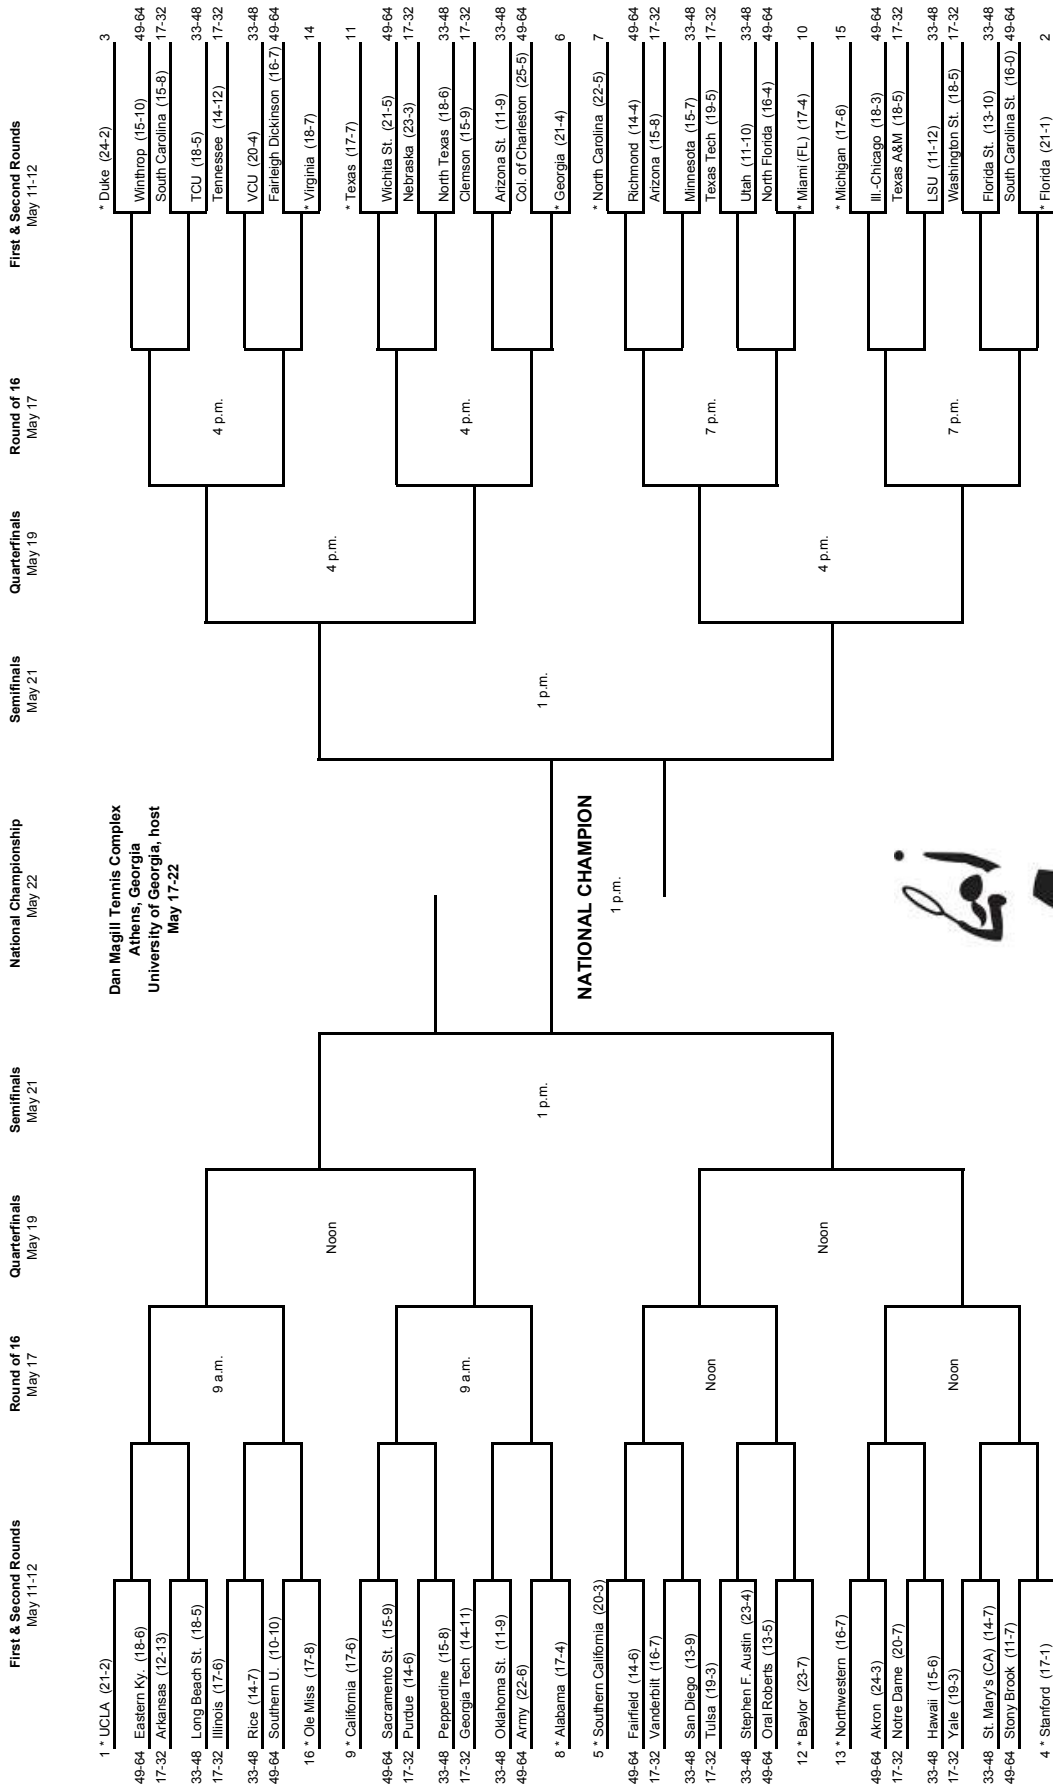

2012 NCAA Division I Women's TENNIS CHAMPIONSHIPS

Event: Team Championship

Dan Magill Tennis Complex
Athens, Georgia, host
University of Georgia, host
May 17-22

NATIONAL CHAMPION

1 p.m.

*Host Institution
All Times Eastern

2011-12 SOUTH CAROLINA WOMEN'S TENNIS

DUAL MATCH SCOREBOARD

Date	Opponent (USC-Opp. Rank)	W-L	Score	Record (SEC)	S1	S2	S3	S4	S5	S6	D1	D2	D3
Jan. 25	Furman (27-74)	W	7-0	1-0 (0-0)	W	W	W	W	W	W	W	W	W
Jan. 27	vs. William & Mary (27-43) ^	W	4-1	2-0 (0-0)	W	L	—	W	W	—	W	W	—
Jan. 28	vs. Georgia Tech (27-13) ^	L	0-4	2-1 (0-0)	—	—	L	L	—	L	—	L	L
Feb. 17	at San Diego (26-35)	W	5-2	3-1 (0-0)	W	W	W	L	W	L	W	W	L
Feb. 18	vs. Loyola Marymount (26-NR) !	W	7-0	4-1 (0-0)	W	W	W	W	W	W	W	W	W
Feb. 22	Clemson (26-17)	W	4-3	5-1 (0-0)	W	W	L	W	L	W	W	L	L
Feb. 24	College of Charleston (26-NR)	W	6-1	6-1 (0-0)	W	W	W	W	W	L	W	W	W
Feb. 26	Winthrop (26-NR)	W	6-1	7-1 (0-0)	W	W	W	W	L	W	W	L	W
March 2	at Georgia (22-4) *	L	1-6	7-2 (0-1)	L	L	L	L	W	L	L	L	L
March 4	at Tennessee (22-5) *	L	3-4	7-3 (0-2)	L	L	L	W	W	W	L	L	L
March 9	Kentucky (38-NR) *	W	6-1	8-3 (1-2)	W	W	L	W	W	W	W	L	W
March 11	Vanderbilt (38-22) *	L	2-5	8-4 (1-3)	L	L	W	W	L	L	L	L	W
March 17	Georgia State (35-66)	W	4-3	9-4 (1-3)	W	W	L	W	L	L	W	W	W
March 18	Old Dominion (35-NR)	W	7-0	10-4 (1-3)	W	W	W	W	W	W	W	W	W
March 23	at Ole Miss (32-19) *	L	2-5	10-5 (1-4)	L	W	L	W	L	L	L	L	W
March 25	Mississippi State (32-NR) *	W	4-0	11-5 (2-4)	—	W	—	W	W	—	W	W	W
March 30	at Alabama (38-13) *	L	0-7	11-6 (2-5)	L	L	L	L	L	L	L	L	L
April 1	at Auburn (38-62) *	W	4-3	12-6 (3-5)	W	W	W	L	L	L	W	W	L
April 6	LSU (32-39) *	W	6-1	13-6 (4-5)	W	W	W	L	W	W	W	W	W
April 8	Arkansas (32-40) *	W	7-0	14-6 (5-5)	W	W	W	W	W	W	L	W	W
April 14	Florida (27-2) *	L	1-4	14-7 (5-6)	L	L	L	—	L	—	W	L	W
April 19	vs. Kentucky (28-NR) #	W	5-0	15-7 (5-6)	W	—	—	W	W	W	W	—	W
April 20	vs. Georgia (28-7) #	L	0-4	15-8 (5-6)	—	—	L	—	L	L	L	L	—

^ ITA Kick-Off Weekend (Atlanta, Ga.) • ! At San Diego, Calif. • * SEC Match • # SEC Tournament (Oxford, Miss.)

2011-12 INDIVIDUAL STATISTICS

Player	Overall	Tourn.	Dual (SEC)	SINGLES						
				#1 (SEC)	#2 (SEC)	#3 (SEC)	#4 (SEC)	#5 (SEC)	#6 (SEC)	
Jaklin Alawi	25-8	11-2	14-6 (6-5)	—	14-6 (6-5)	—	—	—	—	—
Josefin Andersson	12-10	7-3	5-7 (2-5)	—	—	—	—	1-1 (0-0)	4-6 (2-5)	—
Stephanie Cox	0-3	0-3	—	—	—	—	—	—	—	—
Dina Guzairova	8-2	7-1	1-1 (0-0)	—	—	—	—	—	—	1-1 (0-0)
Dominika Kanakova	18-11	7-2	11-9 (4-6)	—	—	7-9 (4-6)	1-0 (0-0)	3-0 (0-0)	—	—
Lindsey Main	0-3	0-3	—	—	—	—	—	—	—	—
Anya Morgina	20-9	6-3	14-6 (4-6)	14-6 (4-6)	—	—	—	—	—	—
Adriana Pereira	18-11	8-1	10-10 (6-5)	—	—	—	—	5-7 (4-5)	5-3 (2-0)	—
Katerina Popova	21-12	6-5	15-7 (6-4)	—	—	—	13-6 (6-4)	2-1 (0-0)	—	—
Dijana Stojic	13-4	7-3	6-1 (2-0)	—	—	3-1 (0-0)	1-0 (0-0)	2-0 (2-0)	—	—

Pair	Overall	Tourn.	Dual (SEC)	DOUBLES			Individual (Dual, SEC)
				#1 (SEC)	#2 (SEC)	#3 (SEC)	
Alawi/Kanakova	4-2	3-1	1-1 (1-1)	1-1 (1-1)	—	—	Alawi: 22-11 (15-7, 5-6)
Alawi/Morgina	8-2	1-0	7-2 (2-2)	7-2 (2-2)	—	—	Andersson: 21-10 (14-6, 7-4)
Alawi/Pereira	0-2	—	0-2 (0-2)	—	0-2 (0-2)	—	Cox: 0-1 (0-0, 0-0)
Alawi/Stojic	10-5	3-3	7-2 (2-1)	7-2 (2-1)	—	—	Guzairova: 4-4 (0-0, 0-0)
Andersson/Guzairova	1-0	1-0	—	—	—	—	Kanakova: 19-12 (11-10, 5-6)
Andersson/Kanakova	1-1	—	1-1 (0-0)	—	1-1 (0-0)	—	Main: 0-1 (0-0, 0-0)
Andersson/Morgina	2-1	—	2-1 (0-0)	—	2-1 (0-0)	—	Morgina: 18-10 (13-9, 4-7)
Andersson/Pereira	1-0	—	1-0 (1-0)	—	—	1-0 (1-0)	Pereira: 11-13 (7-9, 3-6)
Andersson/Popova	16-8	6-4	10-4 (6-4)	—	—	10-4 (6-4)	Popova: 20-11 (13-7, 6-4)
Cox/Main	0-1	0-1	—	—	—	—	Stojic: 11-5 (7-2, 2-1)
Guzairova/Pereira	3-4	3-4	—	—	—	—	—
Kanakova/Morgina	8-5	4-1	4-4 (2-3)	0-2 (0-2)	4-2 (2-1)	—	—
Kanakova/Pereira	4-3	—	4-3 (2-2)	—	4-3 (2-2)	—	—
Kanakova/Popova	1-1	—	1-1 (0-0)	—	—	1-1 (0-0)	—
Kanakova/Stojic	1-0	1-0	—	—	—	—	—
Morgina/Pereira	0-2	—	0-2 (0-2)	—	0-2 (0-2)	—	—
Pereira/Popova	3-2	1-0	2-2 (0-0)	—	—	2-2 (0-0)	—

ITA RANKINGS