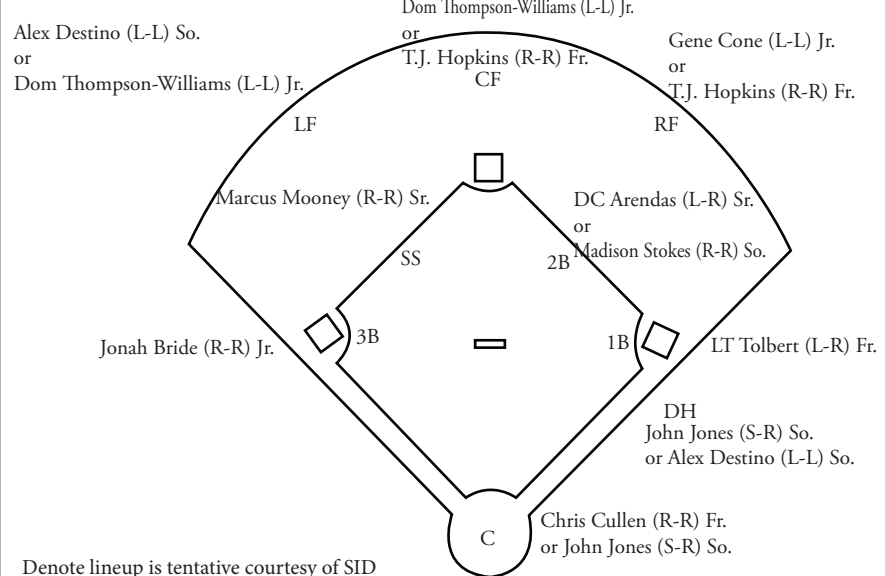

Probable South Carolina Position Starters

FOR STARTERS

South Carolina (39-13, 17-9 SEC) closes out the SEC slate this weekend with a three-game series at Alabama (31-21, 15-12 SEC). First pitch for the opener on Thursday is 8 p.m. ET with Friday's contest also at 8 p.m. ET. Saturday's series finale is scheduled for 3 p.m. ET. The game will be broadcast live on SEC Network Plus and can be heard on the Gamecock IMG Network including flagship station, 107.5 FM, "The Game."