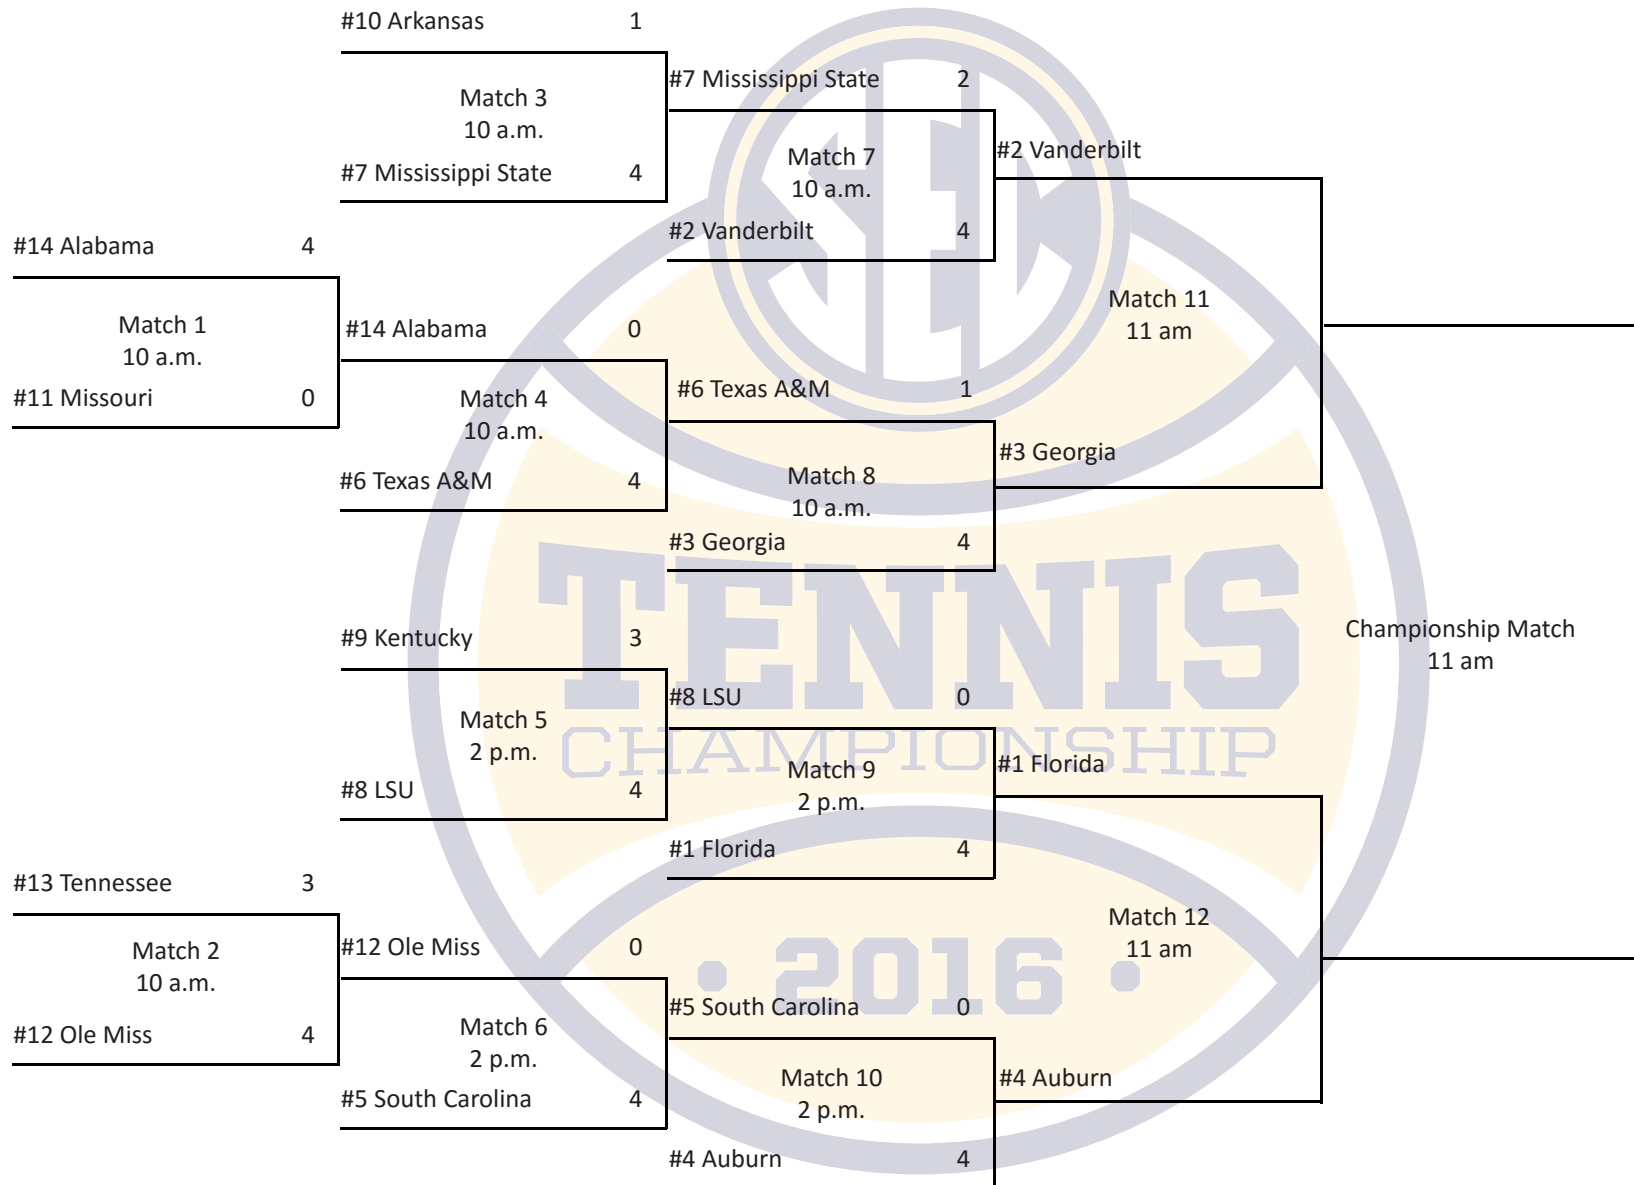

2016 SEC Women's Tennis Tournament

April 20-24 • Louisiana State University • Baton Rouge, La.

Wed., April 20

Thurs., April 21

Fri., April 22

Sat., April 23

Sun., April 24

ALL TIMES CENTRAL.