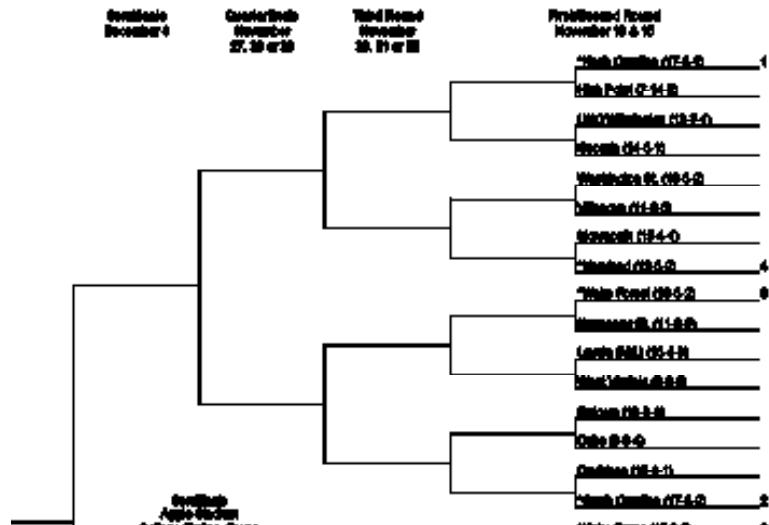

2009 NCAA Division I Women's SOCCER CHAMPIONSHIP

South Carolina Probable Starters

#	Name	Pos.	Class	GP-GS	G	A	P	Shots	Notes
21	Brittany Rhoades	D	Jr.	23-22	0	0	0	4	2007 Freshman All-American is team's top lockdown defender
7	Blakely Mattern	D	Sr.	23-23	7	1	15	21	Lowe's Senior CLASS Award finalist with another strong season
20	Ellen Fahey	D	So.	22-22	0	4	4	3	Physical center back has started every game of her career
12	Shannon Bigbie	D	Sr.	21-19	1	1	3	8	Solid senior plays up top and on the backline
5	Kim Miller	M	Sr.	23-23	3	11	17	29	Team engine has five game winning assists this season
16	Lindsay Small	M	Sr.	23-23	4	3	11	38	Consistent player scores and creates as defensive mid
15	Kortney Rhoades	M	So.	23-22	3	2	8	26	Transfer hit GWG to defeat Georgia in SEC Quarters
3	Samantha Diaz-Matosas	F	Sr.	23-23	4	5	13	30	Athletic player can play up top or back
4	Kayla Grimsley	F	So.	23-23	13	7	33	42	One goal shy of tying USC single-season record
27	Brooke Jacobs	F	Jr.	23-22	5	3	13	41	Career SOG% leader has been converting goals this year

No.	Name	Pos.	Yr.	Min.	GA	GAA.	Svs.	W-L	SO	Notes
29	Mollie Patton	GK	R-Jr.	2087:19	13	0.52	59	18-3-2	14	Remains in national top five with 14 shutouts