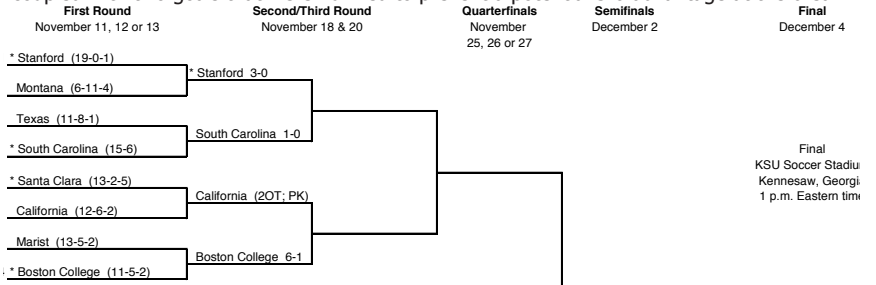

LAST TIME OUT

Senior Lolly Holland scored in the seventh minute to send South Carolina to the NCAA Second Round for the third consecutive season with a 1-0 victory over Texas Friday night at Stone Stadium.

Holland's goal at 6:25 was assisted by a pair of classmates in seniors Kayla Grimsley and Maria Petroni. The assist was the 10th of the season for Grimsley, and gives the SEC Offensive Player of the Year back-to-back seasons with at least 10 goals and 10 assists for 30 points. She is the only Gamecock to accomplish that feat once, let alone twice.

Freshman Sabrina D'Angelo recorded the shutout in goal with four saves in the contest. It is the fourth solo shutout and eighth combined shutout of the season for the SEC Defensive Player of the Year.

The Gamecocks had a first half for the ages with Holland's goal in the seventh minute coupled with two goals that were nullified to prevent a potential 3-0 advantage at the break.