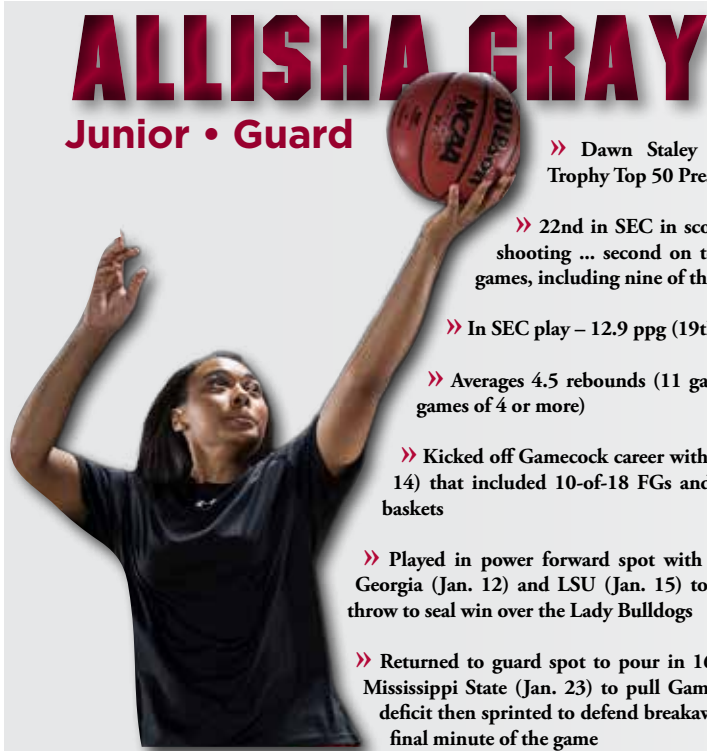

accounting for 43.2 percent of the offense, and 21.3 rebounds. Not just one-dimensional threats, the duo also averages 3.1 assists this season. Defensively, they combine for 3.5 blocked shots per game.

Earning All-America and First-Team All-SEC status last season, the duo averaged a combined 27.3 points, 18.5 rebounds and 4.2 blocks. In the Gamecocks' 15 games against ranked opponents, the pair was even more dominant with 29.7 points per game, 20.3 rebounds per contest and 4.9 blocks per outing.

They're Free, Take Two!

South Carolina ranks among the nation's top 20 in free throws attempted (16th) and made (24th). The Gamecocks average 15.6 made free throws per game, while opponents average just 13.3 attempts.

In nine games this season, at least 25.0 percent of the Gamecocks' points have come from the free throw line, including five of the six wins over nationally ranked opponents. Free throws accounted for a season-high 39.5 percent (30-76) of the Gamecocks' points at #14/15 Texas (Dec. 1).

To Three, or Not to Three

South Carolina added a pair of outside threats with junior transfers Kaela Davis and Allisha Gray, but the Gamecocks' offensive strategy continues to center on the paint. In fact, the addition of the outside weapons has made South Carolina no more reliant on the 3-point shot

ALLISHA GRAY

Junior • Guard

» Dawn Staley Award Midseason and Naismith Trophy Top 50 Preseason Watch Lists

» 22nd in SEC in scoring – 12.9 ppg – on 50.2 percent shooting ... second on team with 18 double-figure scoring games, including nine of the last 11

» In SEC play – 12.9 ppg (19th), .800 FT %age (9th)

» Averages 4.5 rebounds (11 games of five or more), 2.7 assists (8 games of 4 or more)

» Kicked off Gamecock career with 24 points at #7/6 Ohio State (Nov. 14) that included 10-of-18 FGs and some of most momentum-killing baskets

» Played in power forward spot with A'ja Wilson on the bench against Georgia (Jan. 12) and LSU (Jan. 15) to grab tough rebounds and hit free throw to seal win over the Lady Bulldogs

» Returned to guard spot to pour in 16 third-quarter points against #4/4 Mississippi State (Jan. 23) to pull Gamecocks out of seven-point halftime deficit then sprinted to defend breakaway layup that kept team in front in final minute of the game

2016-17 Awards

Alaina Coates

USBWA National Player of the Week (12/13-19)

Three-time SEC Player of the Week (11/15-21; 11/22-28; 12/13-19)

Rated No. 9 player in the nation by espnW

Wooden Award Late Season Top 20

USBWA Drysdale Award Midesason Watch List

Naismith Trophy Top 30 Watch List

Wade Watch List (Preseason)

Preseason All-America Second Team (espnW, Lindy's, Sporting News)

Preseason All-America Honorable Mention (AP)

Preseason All-SEC First Team (Media, Coaches)

Kaela Davis

CoSIDA Academic All-District 4

Naismith Trophy Top 50 Preseason Watch List

Allisha Gray

Dawn Staley Award Midseason Watch List

Naismith Trophy Top 50 Preseason Watch List

SEC Player of the Week (1/17-23)

A'ja Wilson

Rated No. 1 player in the nation by espnW

Wooden Award Late Season Top 20

USBWA Drysdale Award Midesason Watch List

Naismith Trophy Top 30 Watch List

Wade Watch List (Preseason)

Preseason All-America First Team (AP, espnW,

Athlon, Lindy's, Sporting News)

Preseason SEC Player of the Year (Media, Coaches)

Preseason All-SEC First Team (Media, Coaches)

Record Book Watch

The Gamecocks' starting frontcourt of Alaina Coates and A'ja Wilson are moving up the career record books quickly. Here's their current standing:

Blocked Shots

Player	Gms	Blk
1. A'ja Wilson (2015-present)	92	217
2. Alaina Coates (2014-present)	129	206
3. Lakesha Tolliver (2004-07)	112	177
4. Elem Ibiam (2012-15)	126	164
5. Michelle Murray (1990-93)	96	148

Rebounds

Player	Gms	Reb.
1. Sheila Foster (1979-82)	134	1427
2. Alaina Coates (2014-present)	129	1210
3. Marsha Williams (1990-93)	116	1026
4. Aleighsa Welch (2012-15)	137	956
5. Schonna Banner (1987-90)	125	901

Offensive Rebounds (Since 1987-88)

Player	Gms	Reb.
1. Aleighsa Welch (2012-15)	137	449
2. Marsha Williams (1990-93)	116	427
3. Alaina Coates (2014-present)	129	376
4. Annie Lester (1997-2000)	110	348
5. Jocelyn Penn (1999-03)	117	345

Double-Doubles