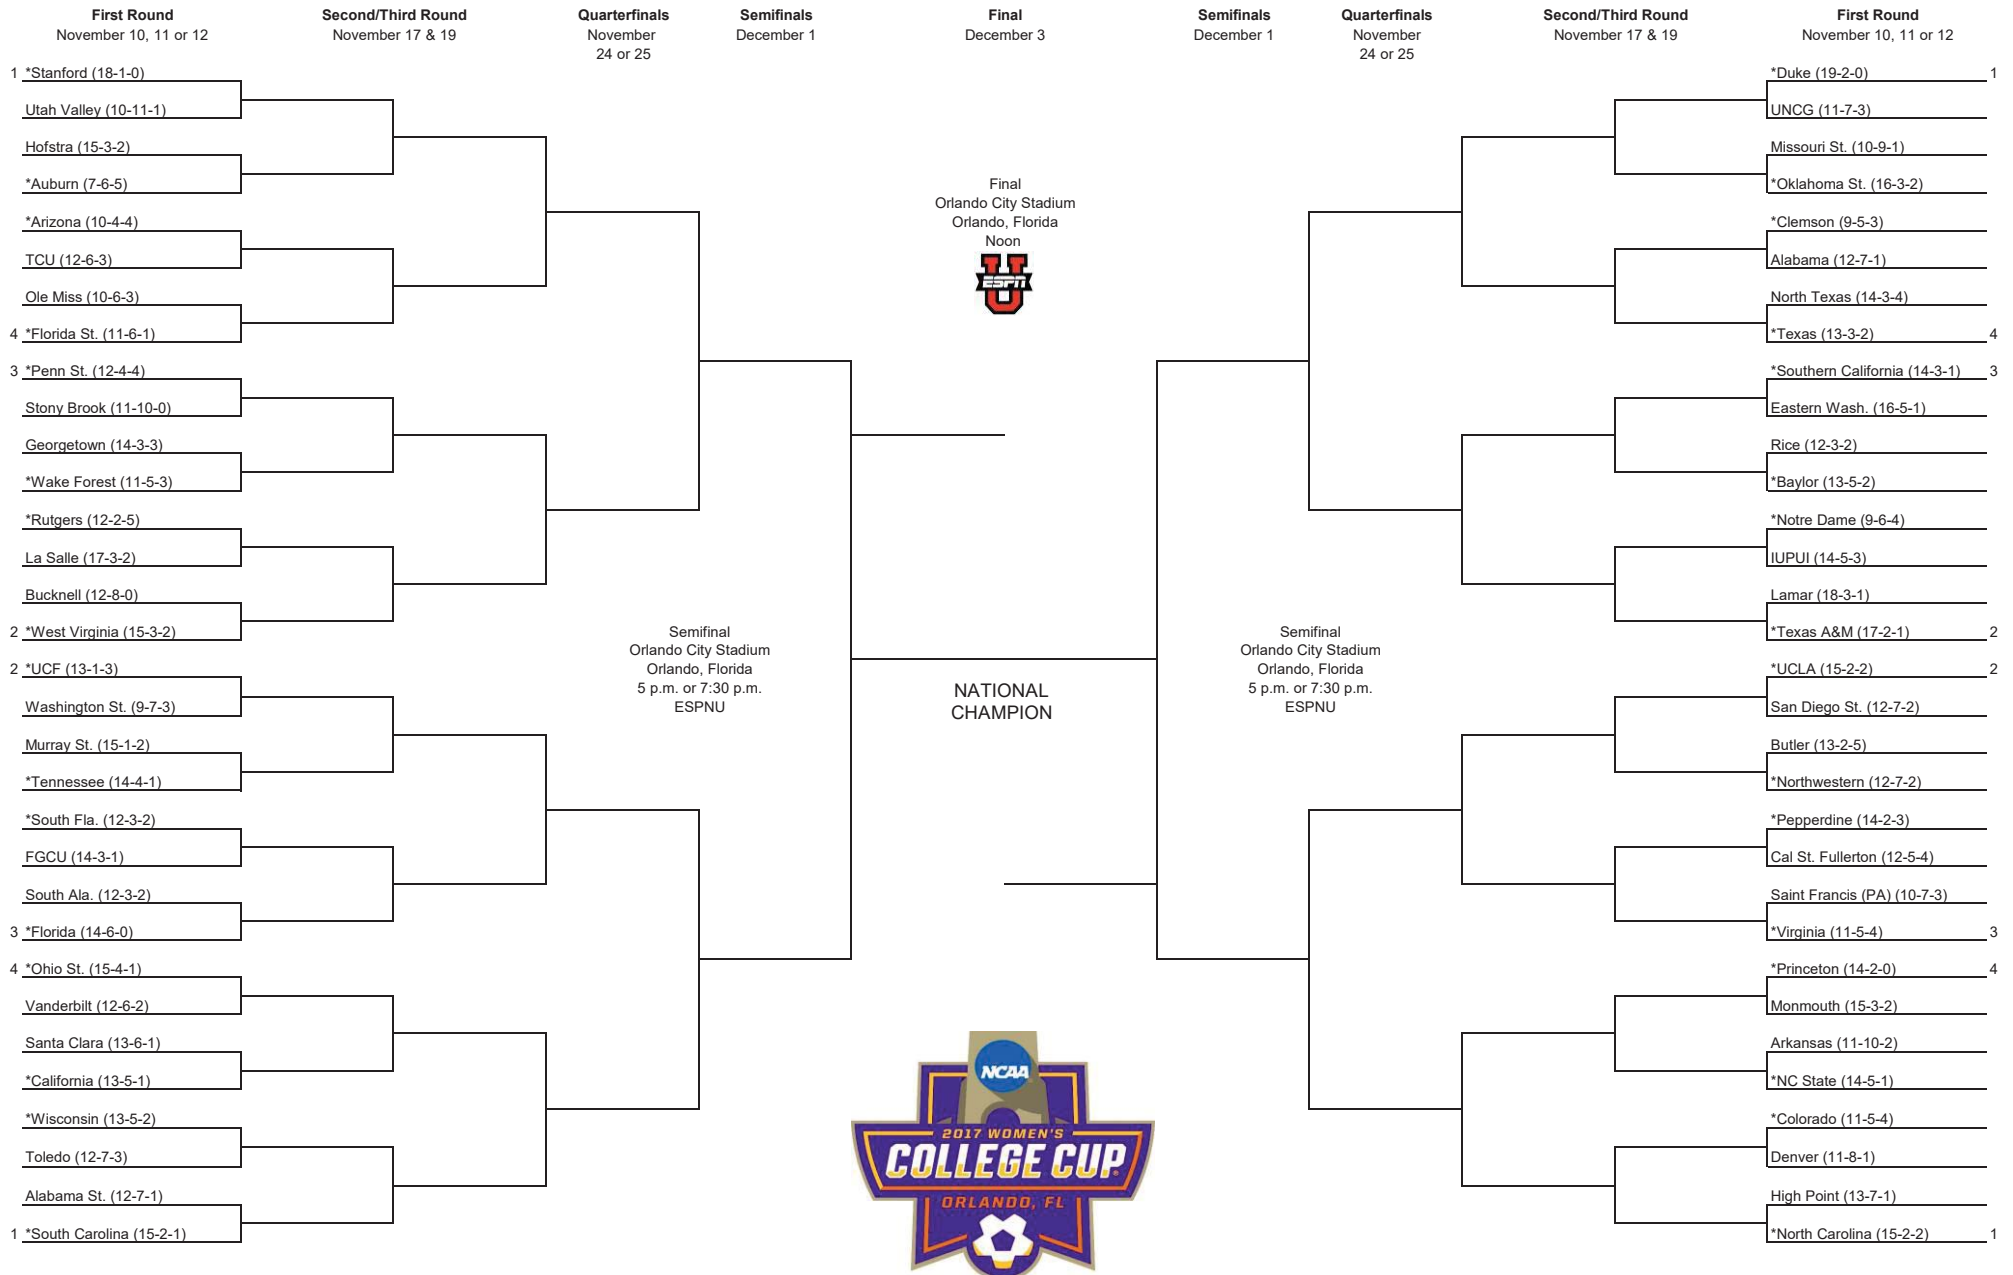

DIVISION I WOMEN'S
SOCCER CHAMPIONSHIP

*Host institution for preliminary round games.
 All game times are Eastern standard time.
 Order of semifinal games determined after quarterfinal round games are completed.
 Second semifinal game will begin 45 minutes after conclusion of first game.