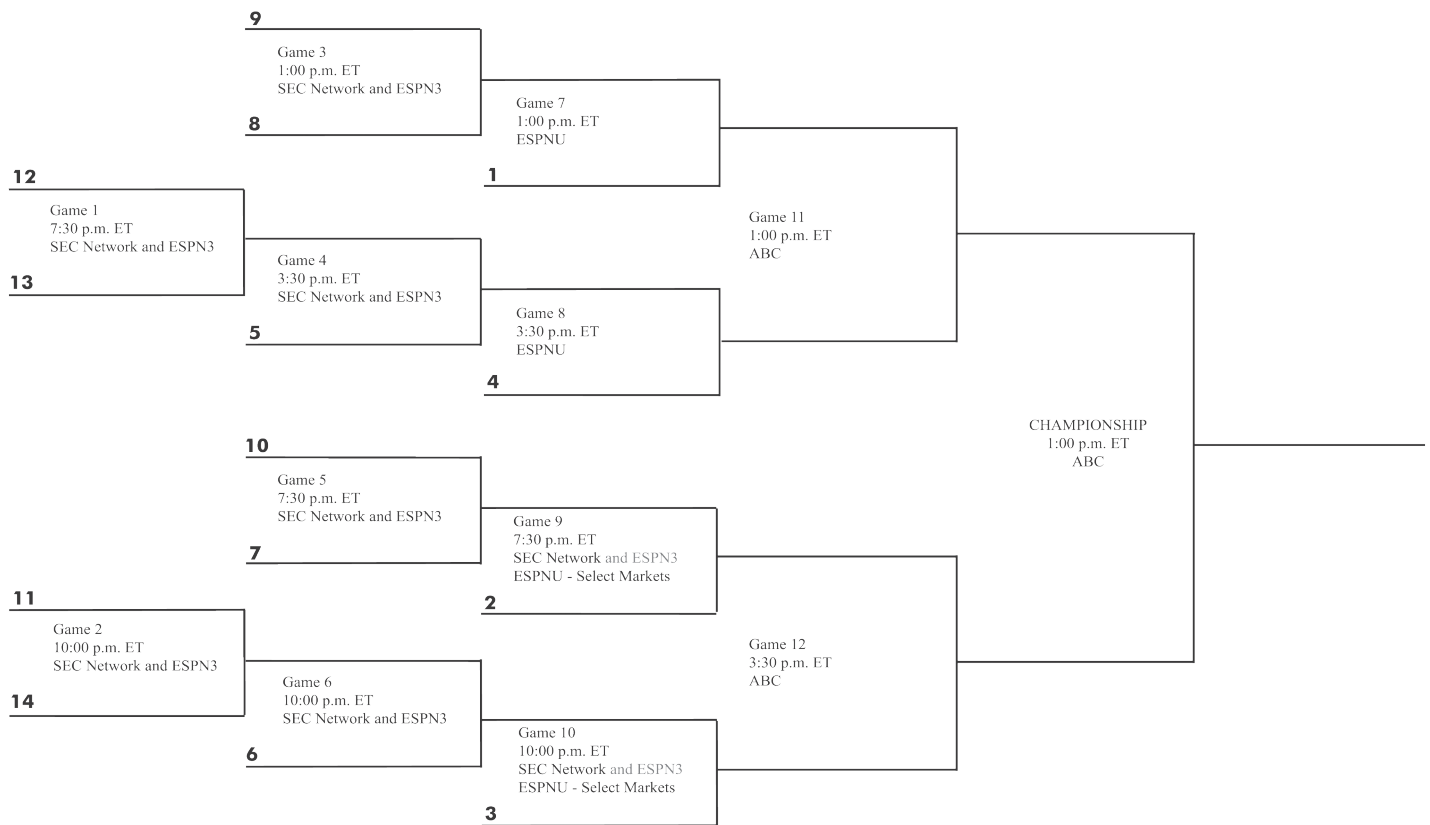

Wednesday, March 13 Thursday, March 14 Friday, March 15 Saturday, March 16 Sunday, March 17

The men's basketball tournament has expanded to include all 14 teams and will be seeded 1-14 in 2013. The tournament will begin on Wednesday, March 13 with matchups between the No. 11 and No. 14 seeds and the No. 12 and No. 13 seeds. The winners will advance to meet the sixth and fifth seeds, respectively, on Thursday. Also playing on Thursday will be the No. 8 and No. 9 seeds and the No. 7 and No. 10 seeds. The top four seeds in the tournament will receive byes until Friday's quarterfinal round.