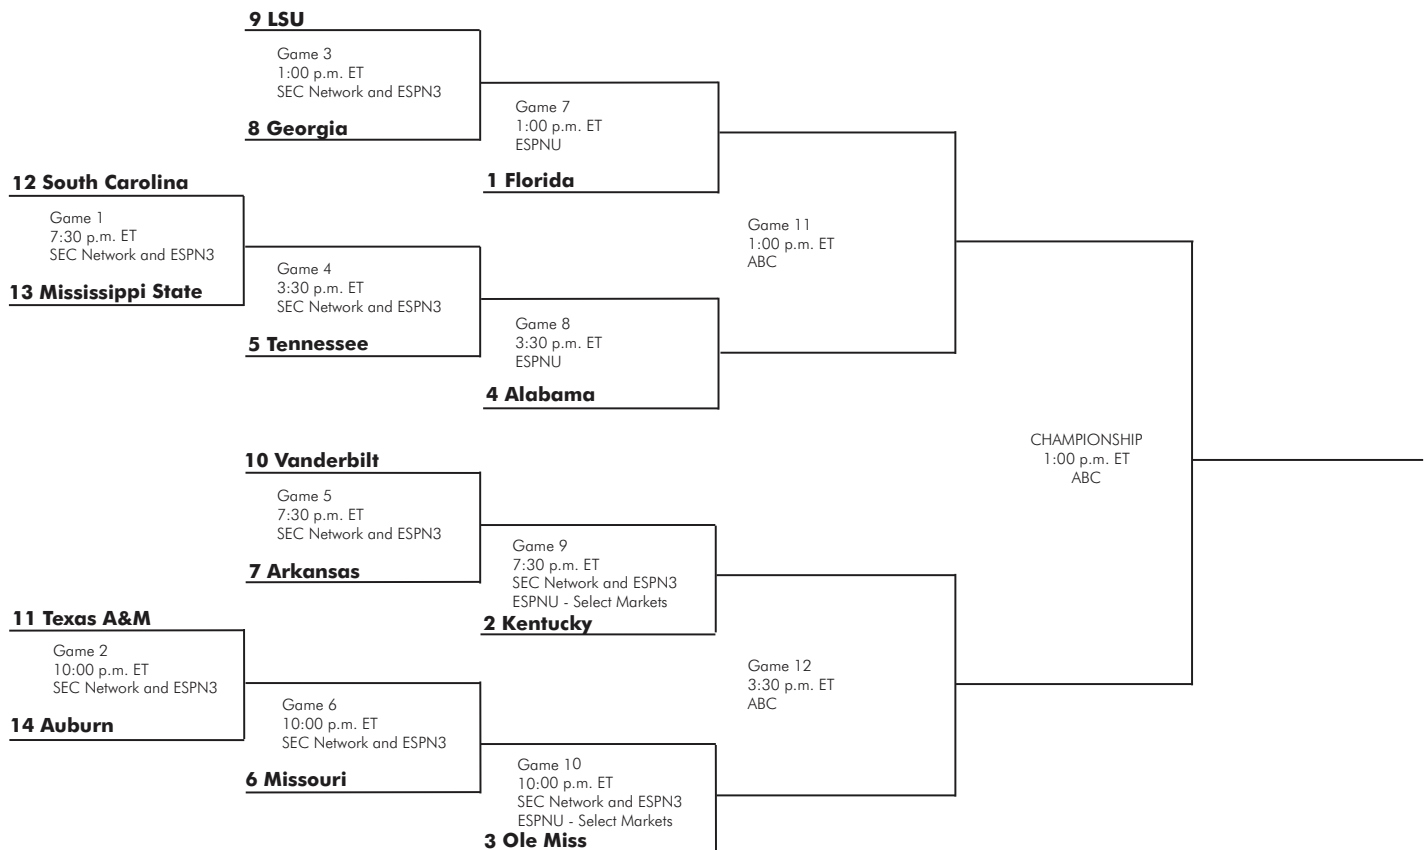

2013 SEC MEN'S BASKETBALL TOURNAMENT

March 13-17 • Bridgestone Arena • Nashville, Tenn.

First Round Wednesday, March 13

Second Round Thursday, March 14

Quarterfinals Friday, March 15

Semifinals Saturday, March 16

Championship Sunday, March 17