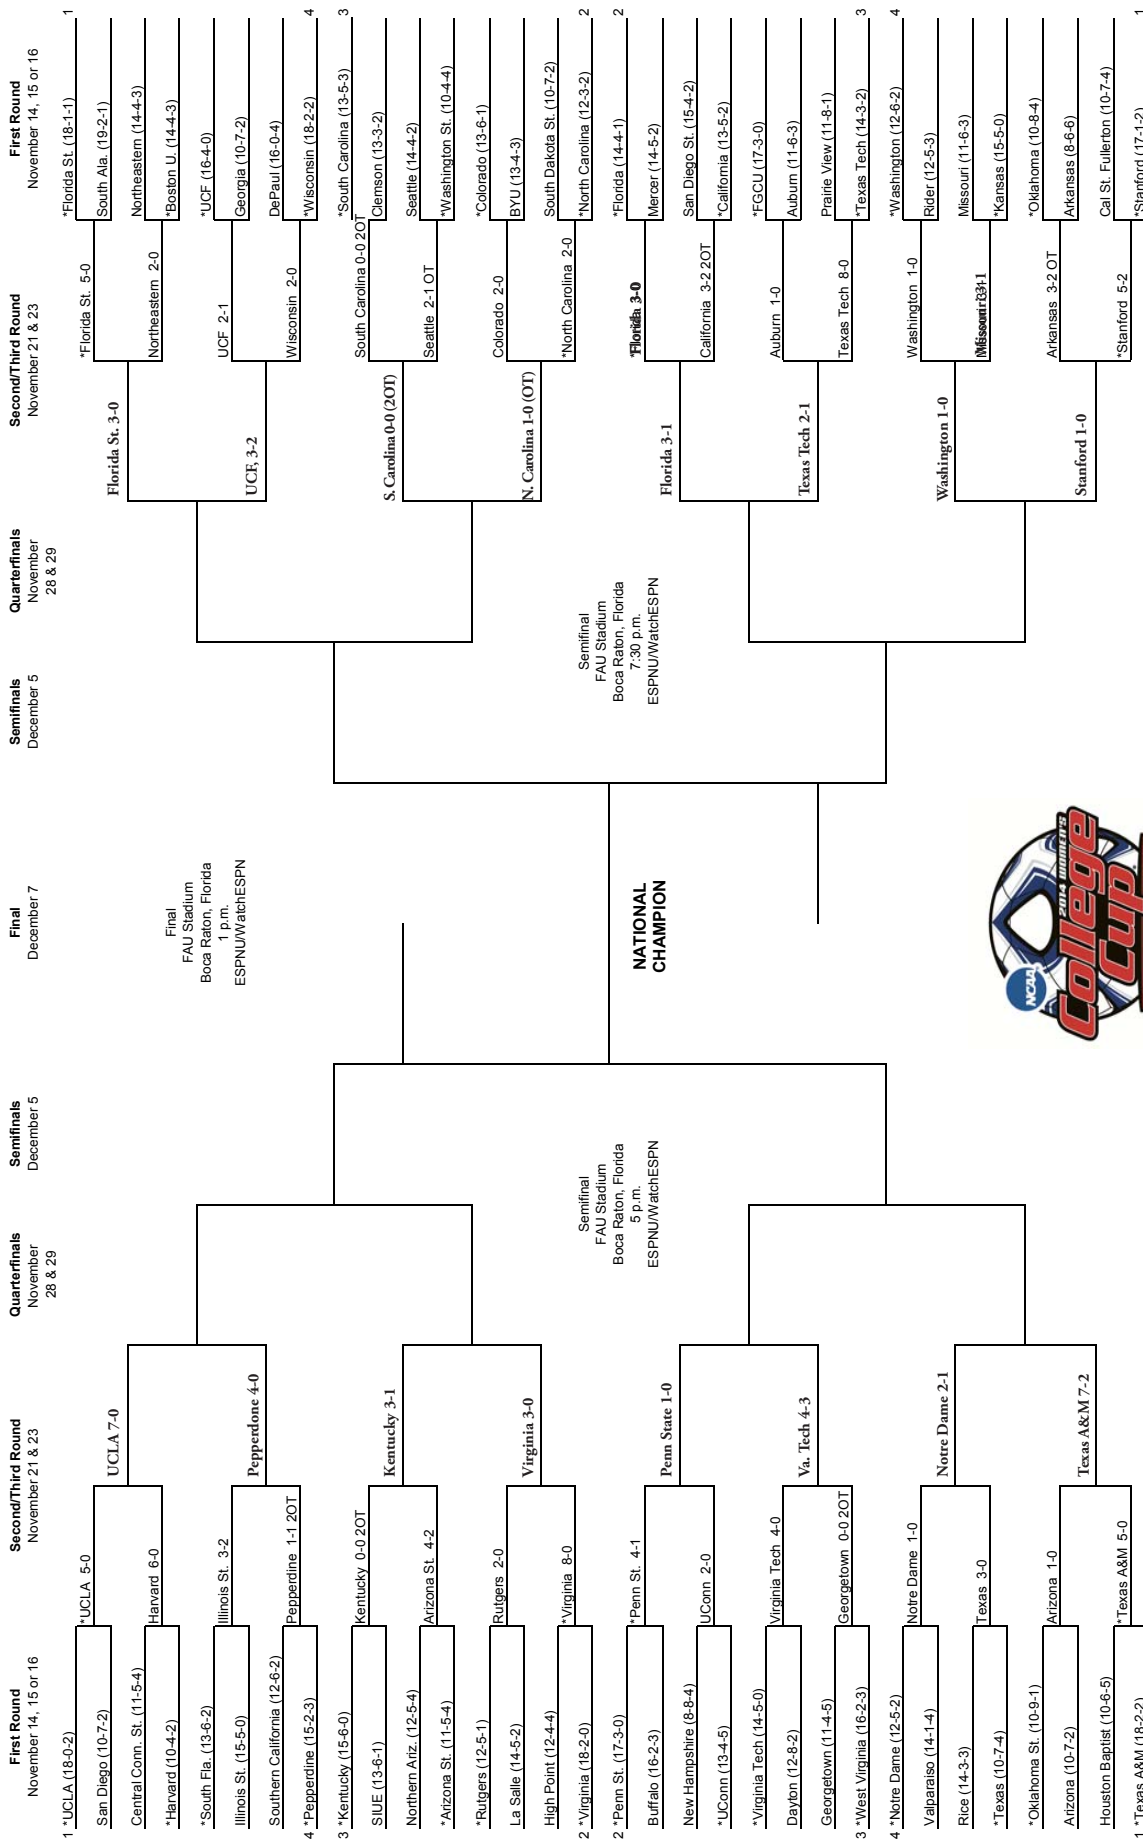

2014 NCAA Division I Women's SOCCER CHAMPIONSHIP

*Host institution for preliminary round games. All game times are Eastern standard time. Order of semifinal games will be determined after quarterfinal round games are completed. Second semifinal game will begin play 45 minutes after the conclusion of the first game.