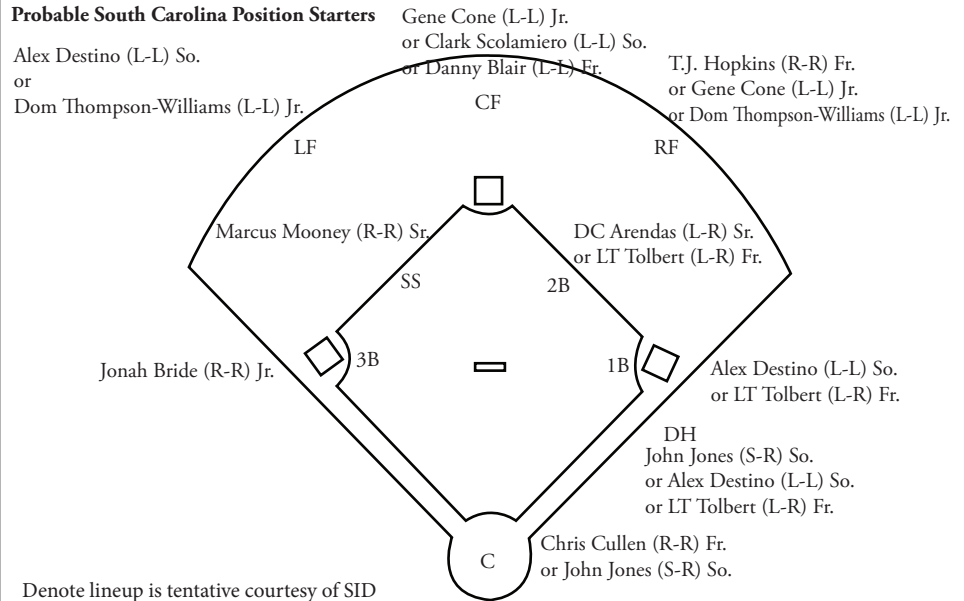

PROGRAM HISTORY

First Year of Baseball.....1892
First Year in SEC.....1992
All-Time Record.....2,487-1,490-17 (.625)
All-Time SEC Record.....399-298-1 (.572)
SEC Championships.....3 (2000, 2002, 2011)
SEC Conference Tournament Titles.....1 (2004)
SEC East Titles.....6 (1999, 2000, 2002, 2003, 2011, 2012)
National Championships.....2 (2010, 2011)
NCAA Appearances/Last.....30/2014
NCAA Tournament Record.....128-64
College World Series Appearances/Last.....11/2012
College World Series Record.....32-20

FACILITY INFORMATION

Stadium (Dimensions).....Founders Park
.....(L-325, C-400, R-325, A-375)
Capacity.....6,400 permanent 8,242 standing-room only
Press Box Phone.....803-777-6648

MEDIA INFORMATION

Assistant Athletics Director/Media Relations.... Steve Fink
Associate MR Director/Baseball Contact... Andrew Kitick
Media Relations Main Phone.....803-777-5204
Media Relations Fax.....803-777-2967
Kitick Office Phone.....803-777-5257
Kitick Cell Phone.....803-240-4150
Kitick E-mail.....kitick@mailbox.sc.edu
Official Athletics Web Site.....www.gamecocksonline.com
Official Baseball Twitter.....@GamecockBaseball
Media Relations Address.....
.....University of South Carolina Athletics
.....Rice Athletics Center
.....1304 Heyward Street
.....Columbia, SC 29208

Probable South Carolina Position Starters

FOR STARTERS

South Carolina (16-2) returns to action on Wednesday hosting Davidson (7-8) at Founders Park. First pitch is scheduled for 7 p.m. with the game broadcast live on SEC Network Plus and available on the Gamecock IMG Network including flagship station, 107.5 FM, "The Game."

LOOKING BACK

LT Tolbert and Marcus Mooney each homered for the first time in the season and were part of a 16-hit attack as South Carolina defeated USC Upstate 12-6 Tuesday night at Fluor Field in Greenville, S.C.

Sophomore right-hander Brandon Murray earned the win and is now 1-0 on the year. He pitched 3.1 scoreless innings of relief and allowed just one hit and two walks while striking out two batters.

Five different Gamecocks tallied multi-hit games. Mooney tied a career-high in hits going 4-for-5 with Gene Cone 2-for-5, LT Tolbert 2-for-5, John Jones 2-for-5 and Alex Destino 2-for-4.

BOWERS BRINGS IT

Junior right-hander Colie Bowers will make his first start of the season on Wednesday vs. Davidson. Bowers is 1-0 with a 1.69 ERA in 5.1 innings with eight strikeouts on the year. Opponents are batting .059 against him. He has allowed just one hit this year, a solo home run against Penn State.

All six outs recorded by Bowers in a 7-1 win over Penn State were by strikeout.

Bowers won his first career game with the Gamecocks after pitching 1.1 scoreless innings of relief with two strikeouts in the 8-1 win over Albany.

RANKINGS

South Carolina is ranked No. 12 in the USA Today coaches poll, No. 16 by D1Baseball, No. 17 by the NCBWA and No. 20 by Collegiate Baseball.

HILL NAMED SEC FRESHMAN OF THE WEEK

South Carolina freshman right-handed pitcher Adam Hill has been named SEC Freshman of the Week. Hill won a pair of games this past week to improve to 4-0 on the year.

In a predetermined split on Tuesday night, Hill went three innings and allowed one run on three hits with no walks and five strikeouts in a 7-1 win over Wofford. He followed that up with 5.1 scoreless innings in Sunday's 2-0 win over Charleston Southern. Hill allowed just four hits and one walk while striking out eight in the victory over CSU.

Along with a 4-0 record, Hill owns a 0.47 ERA in four starts with 32 strikeouts to just three walks in 19.1 innings. Opponents are batting .185 against him. Hill's ERA is second-best in the league.

Hill is the third Gamecock this year to earn a conference honor. John Jones was SEC Co-Player of the Week on February 29 and Clarke Schmidt earned SEC Pitcher of the Week on March 7.

DYNAMIC DESTINO

Sophomore Alex Destino homered twice last week and is tied with Dom Thompson-Williams and John Jones for the team lead with four on the year. Destino owns a 10-game hitting streak. He is batting .356 (26-for-73) with 20 RBI as well. He has a .413 on-base percentage and a .562 slugging percentage.

Destino homered twice including a grand slam homer and drove in seven runs, the most by any SEC player this year in a game in South Carolina's 16-5 win over Penn State.