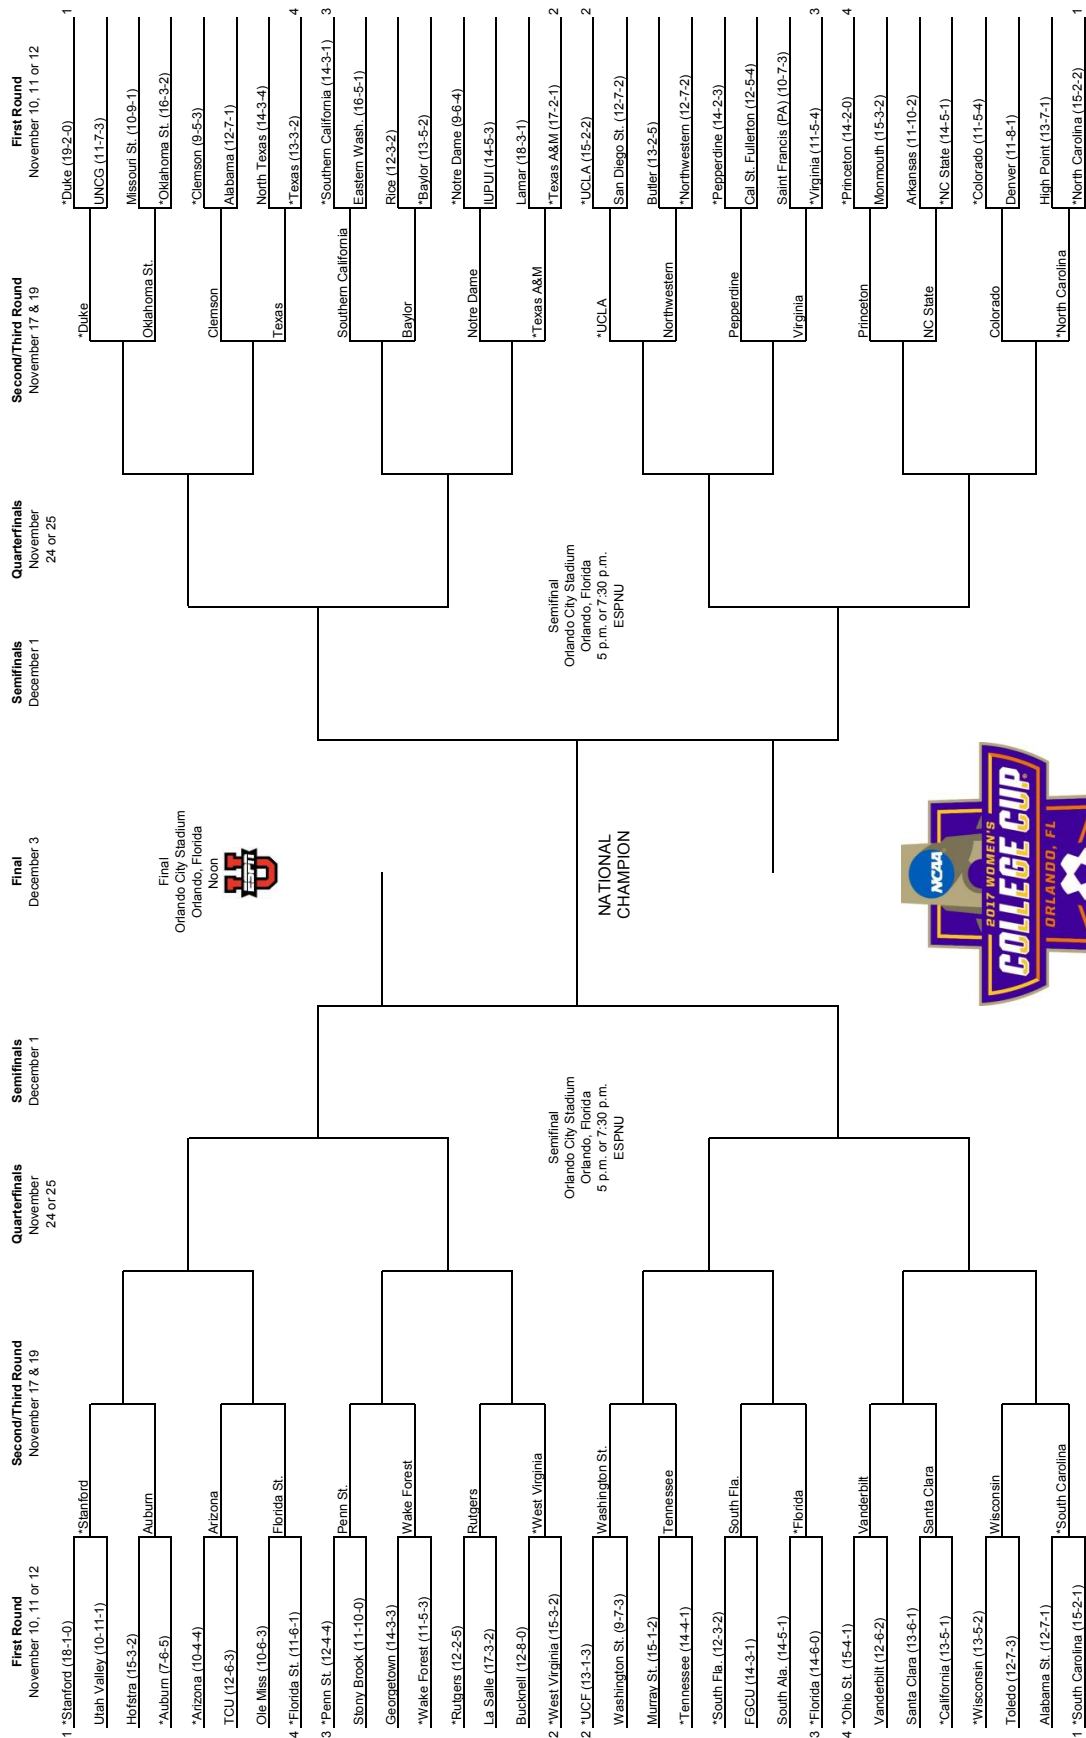

DIVISION I WOMEN'S SOCCER CHAMPIONSHIP

*Host institution for preliminary round games.
All game times are Eastern standard time.
Order of semifinal games determined after quarterfinal round games are completed.
Second semifinal game will begin 45 minutes after conclusion of first game.

© 2017 National Collegiate Athletic Association. No commercial use without the NCAA's written permission.
The NCAA opposes all forms of sports wagering.