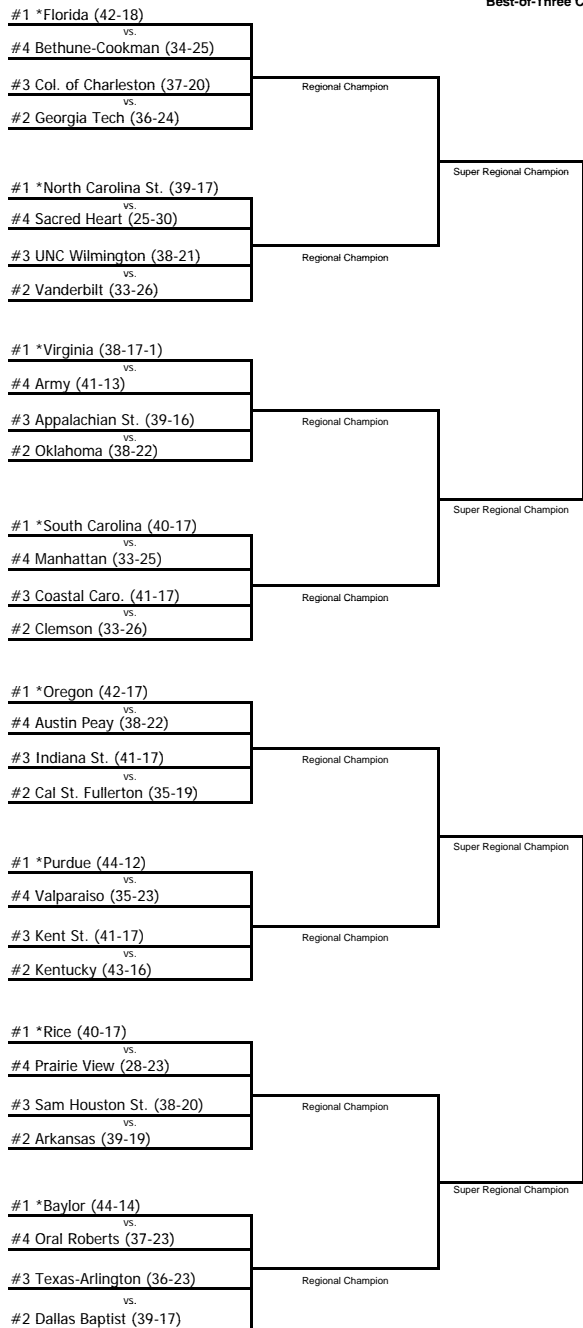

2012 NCAA Division I Baseball Championship

Regionals
June 1-4
*Campus or Neutral Sites
Double Elimination
First-Round Pairings

Super Regionals
June 8-10 or June 9-11
*Campus or Neutral Sites
Best-of-Three Games

Men's College World Series (CWS)
June 15-25/26
Omaha, Nebraska
Double Elimination
First-Round Pairings
Best-of-Three CWS Finals

Men's College World Series (CWS)
June 15-25/26
Omaha, Nebraska
Double Elimination
First-Round Pairings
Best-of-Three CWS Finals

Super Regionals
June 8-10 or June 9-11
*Campus or Neutral Sites
Best-of-Three Games

Regionals
June 1-4
*Campus or Neutral Sites
Double Elimination
First-Round Pairings