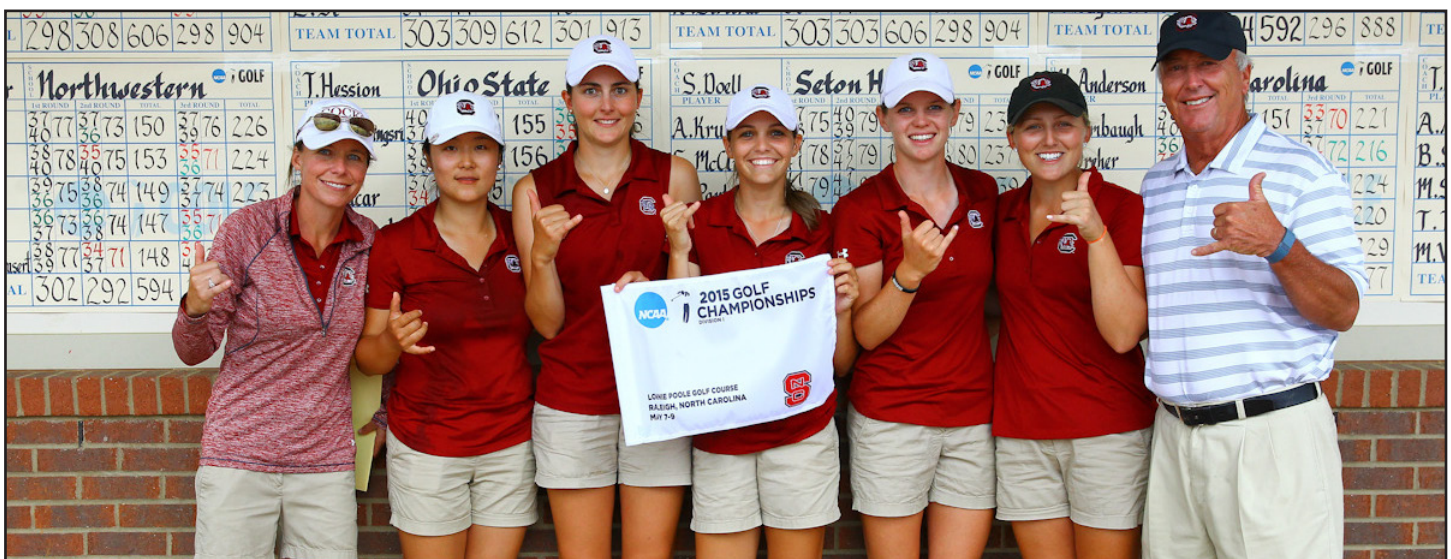

Head Coach: Kalen Harris (9th season at South Carolina)

Associate Head Coach/Director of Golf: Puggy Blackmon (21st season at South Carolina)

Volunteer Coach: Scott Barnicle (3rd season at South Carolina)

2015-16 SCHEDULE

Dates	Event	Course	Location
Sept. 18-20	Mason Rudolph Champ.	Vanderbilt Legends Club	Franklin, Tenn.
Sept. 27-29	ANNIKA Intercollegiate	Watson Course	Reunion, Fla.
Oct. 9-11	Ruth's Chris Tar Heel Invitational	UNC Finley Golf Course	Chapel Hill, N.C.
Oct. 23-25	The Landfall Tradition	Country Club of Landfall	Wilmington, N.C.
Feb. 12-14	Florida State Match-Up	Don Veller Seminole Golf Course and Club	Tallahassee, Fla.
March 4-6	Darius Rucker Intercollegiate	Long Cove Club	Hilton Head Island, S.C.
March 14-15	Wildcat Invitational	Sewailo Golf Club	Tucson, Ariz.
April 1-3	Bryan Park Intercollegiate	Bryan Park Golf Course	Greensboro, N.C.
April 15-17	SEC Championship	Greystone Golf Club	Birmingham, Ala.
May 5-7	NCAA Regionals	TBA*	TBA*
May 20-25	NCAA Championship	Eugene Country Club	Eugene, Ore.

NCAA Regional Sites and Hosts:

- Stanford Golf Course - Stanford, Calif.
- Traditions Club - Bryan, Texas
- University Club - Baton Rouge, La.
- Shoal Creek Club - Shoal Creek, Ala.

South Carolina captured the 2015 NCAA East Regional Championship last May, winning the regional title for the third time in the last six years.