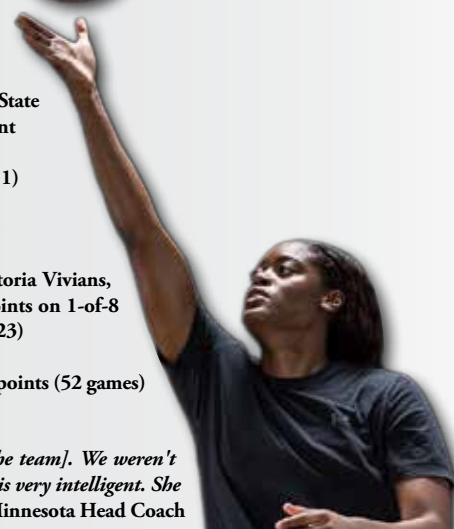

2016-17 Scoring Differentials

Largest lead in a win.....	by 57 (93-36), 4th-1:37, vs. Saint Peter's, 11/22
Largest deficit overcome to win.....	by 9 (26-35), 2nd-0:24, vs. Mississippi State, 1/23
Largest lead given up in a loss.....	by 11 (16-5), 1st-3:46, at Duke, 12/4
Largest deficit in a loss.....	by 16 (50-66), 4th-2:15, at UConn, 2/13

KAELA DAVIS

Junior • Guard

» CoSIDA Academic All-District 4 ... Naismith Trophy Top 50 Preseason Watch List

» Explosive scorer, athletic and capable of playing variety of spots ... Challenged by Staley to also impact game defensively

» Burst into Carolina career with 37 points at #7/6 Ohio State (Nov. 14) – most points ever by Gamecock vs. ranked opponent

» Shot 6-of-10 from 3-point range against Minnesota (Dec. 11)

» 30th in SEC in scoring (11.4 ppg) and 7th in 3s/game (1.7)

» Called her own number to defend Mississippi State's Victoria Vivians, a top-5 scorer in the SEC, in 2nd half, limiting her to five points on 1-of-8 shooting in final 20 minutes of tight Gamecock victory (Jan. 23)

» Fastest player in Georgia Tech history to reach 1,000 career points (52 games) ... Two-time First-Team All-ACC selection

» "We knew Kaela was by far the best [3-point shooter on the team]. We weren't wanting to give her much space at all. But, she's got great size, is very intelligent. She found gaps really well, and she shot it." – Marlene Stollings, Minnesota Head Coach