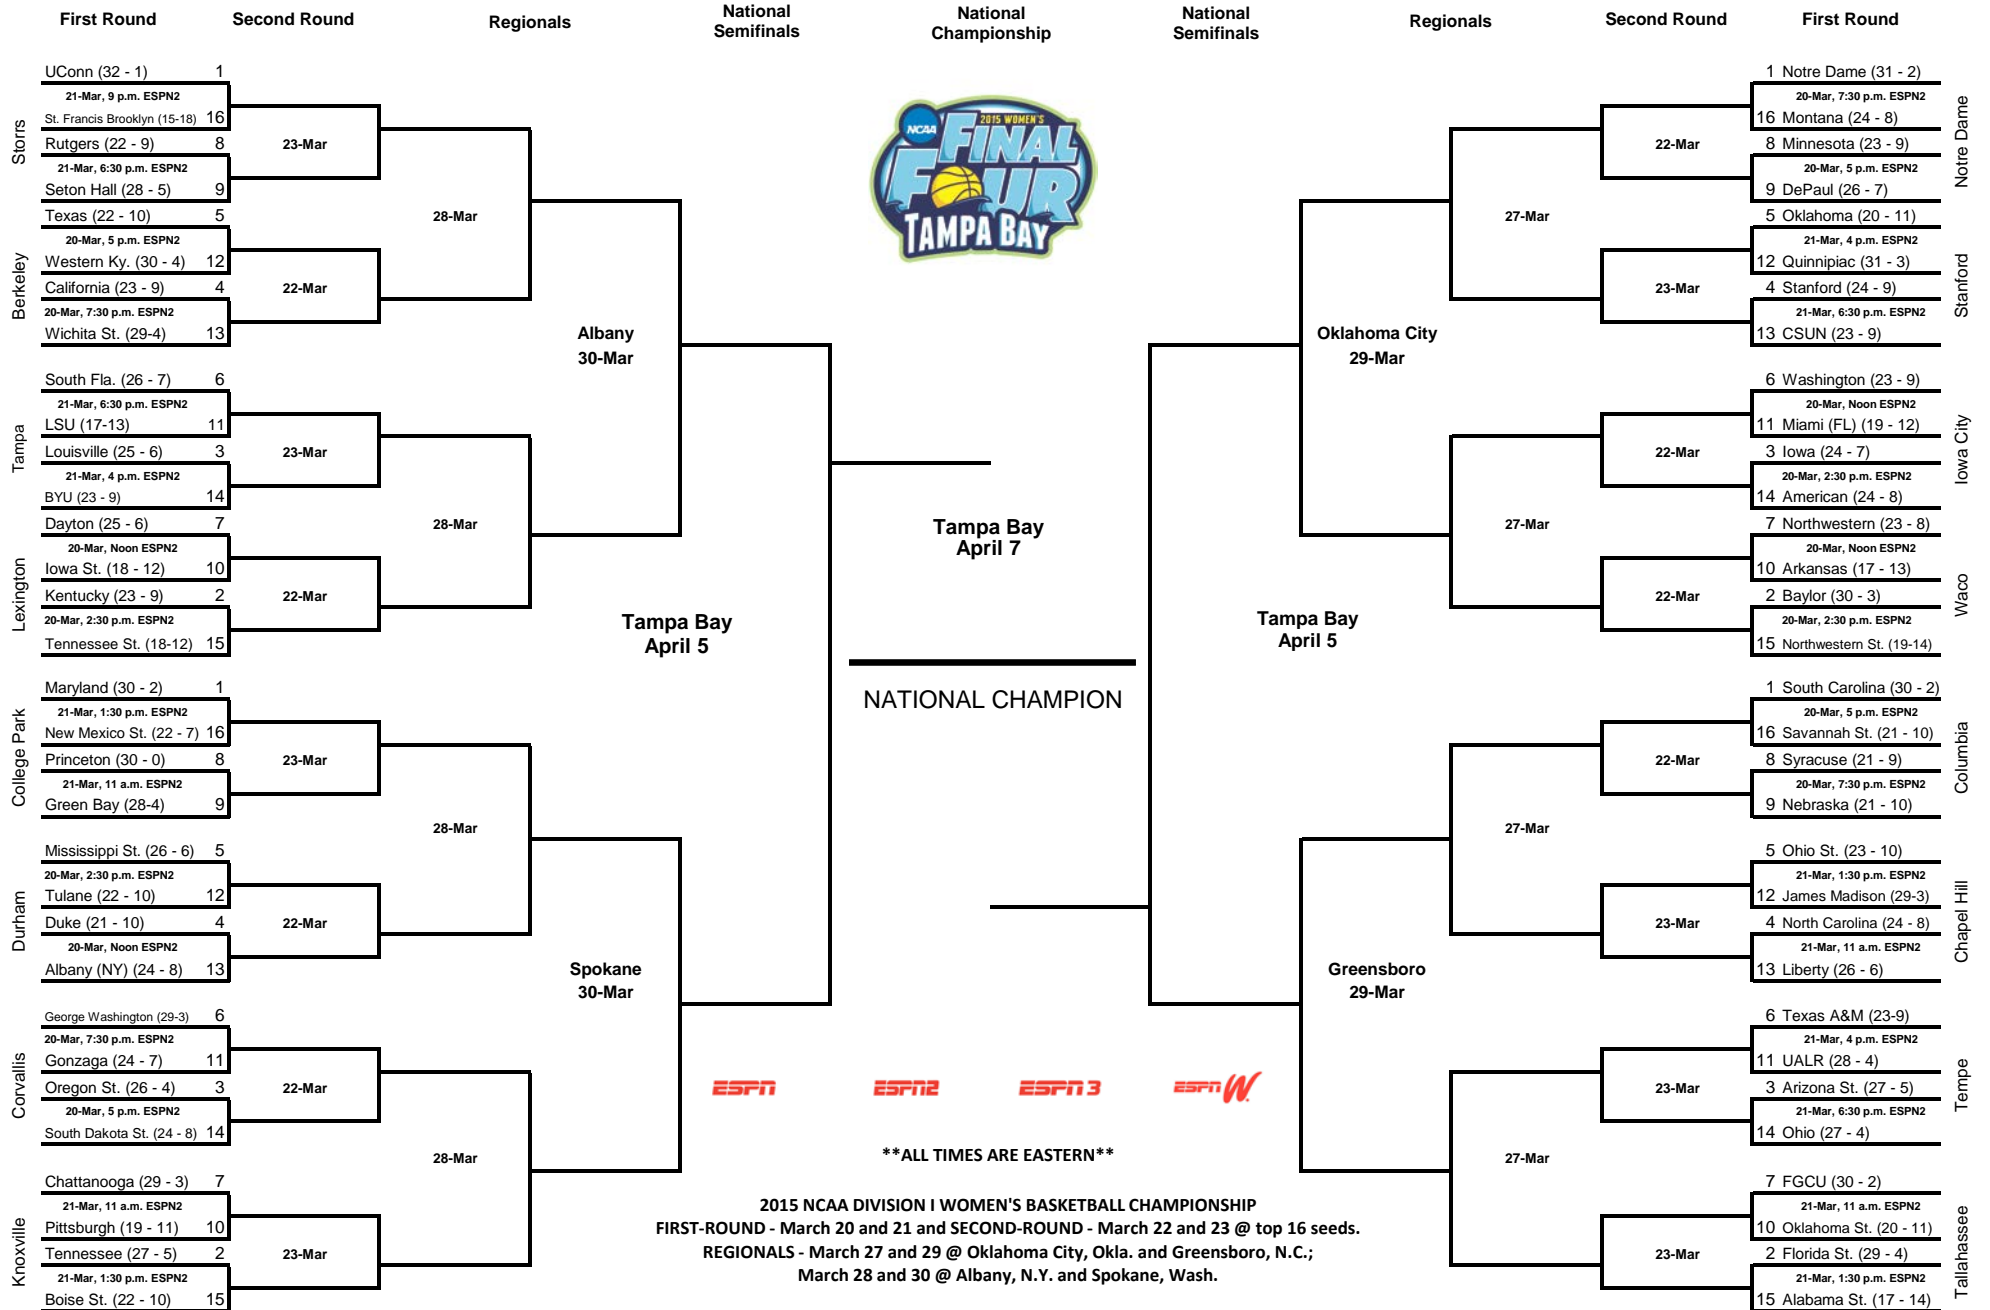

2015 NCAA Division I Women's BASKETBALL CHAMPIONSHIP

NATIONAL CHAMPION

ESPN ESPN2 ESPN3 ESPNW

ALL TIMES ARE EASTERN

2015 NCAA DIVISION I WOMEN'S BASKETBALL CHAMPIONSHIP
 FIRST-ROUND - March 20 and 21 and SECOND-ROUND - March 22 and 23 @ top 16 seeds.
 REGIONALS - March 27 and 29 @ Oklahoma City, Okla. and Greensboro, N.C.;
 March 28 and 30 @ Albany, N.Y. and Spokane, Wash.