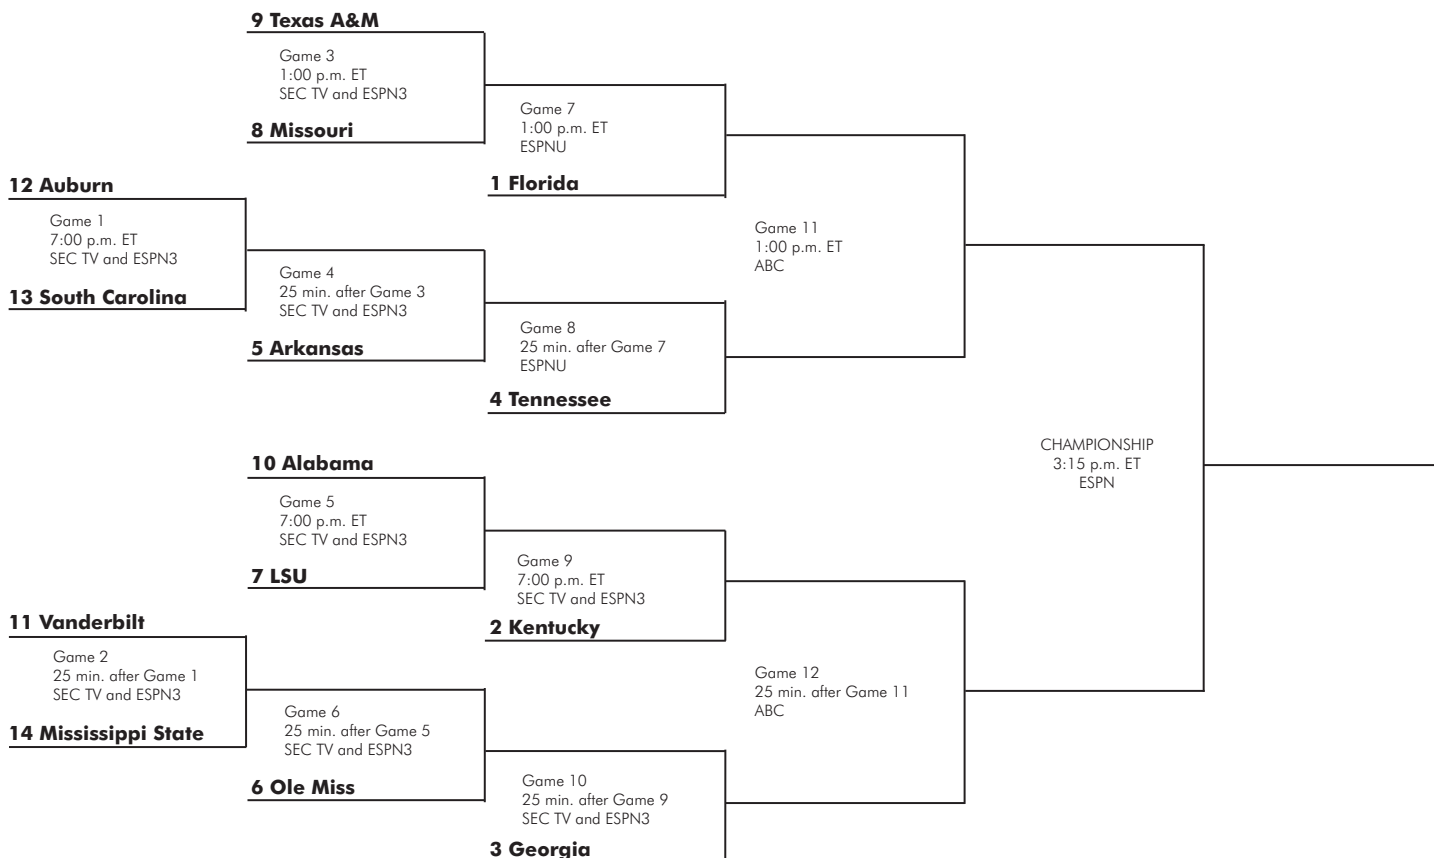

2008	E5	1st	LSU	W, 77-73	Atlanta
		2nd	Tennessee	L, 87-89	Atlanta
2009	E2	2nd	Miss. State	L, 68-82	Tampa
2010	E5	1st	Alabama	L, 63-68	Nashville
2011	E6	1st	Ole Miss	L, 55-66	Atlanta
2012	12	1st	Alabama	L, 57-63	New Orleans
2013	12	1st	Miss. State	L, 58-70	Nashville

RECORD BY VENUE

City	Venue	Record
Atlanta, Ga.	Georgia Dome	9-10
Birmingham, Ala.	Birmingham-Jefferson Civic Ctr.	0-1
Lexington, Ky.	Rupp Arena	0-1
Memphis, Tenn.	The Pyramid	2-2
Nashville, Tenn.	Sommet Center	4-2
Nashville, Tenn.	Bridgestone Arena	0-2
New Orleans, La.	Louisiana Superdome	1-2
New Orleans, La.	New Orleans Arena	0-1
Tampa, Fla.	St. Pete Times Forum	0-1

2014 SEC MEN'S BASKETBALL TOURNAMENT

March 12-16 • Georgia Dome • Atlanta, Ga.

First Round
Wednesday, March 12

Second Round
Thursday, March 13

Quarterfinals
Friday, March 14

Semifinals
Saturday, March 15

Championship
Sunday, March 16