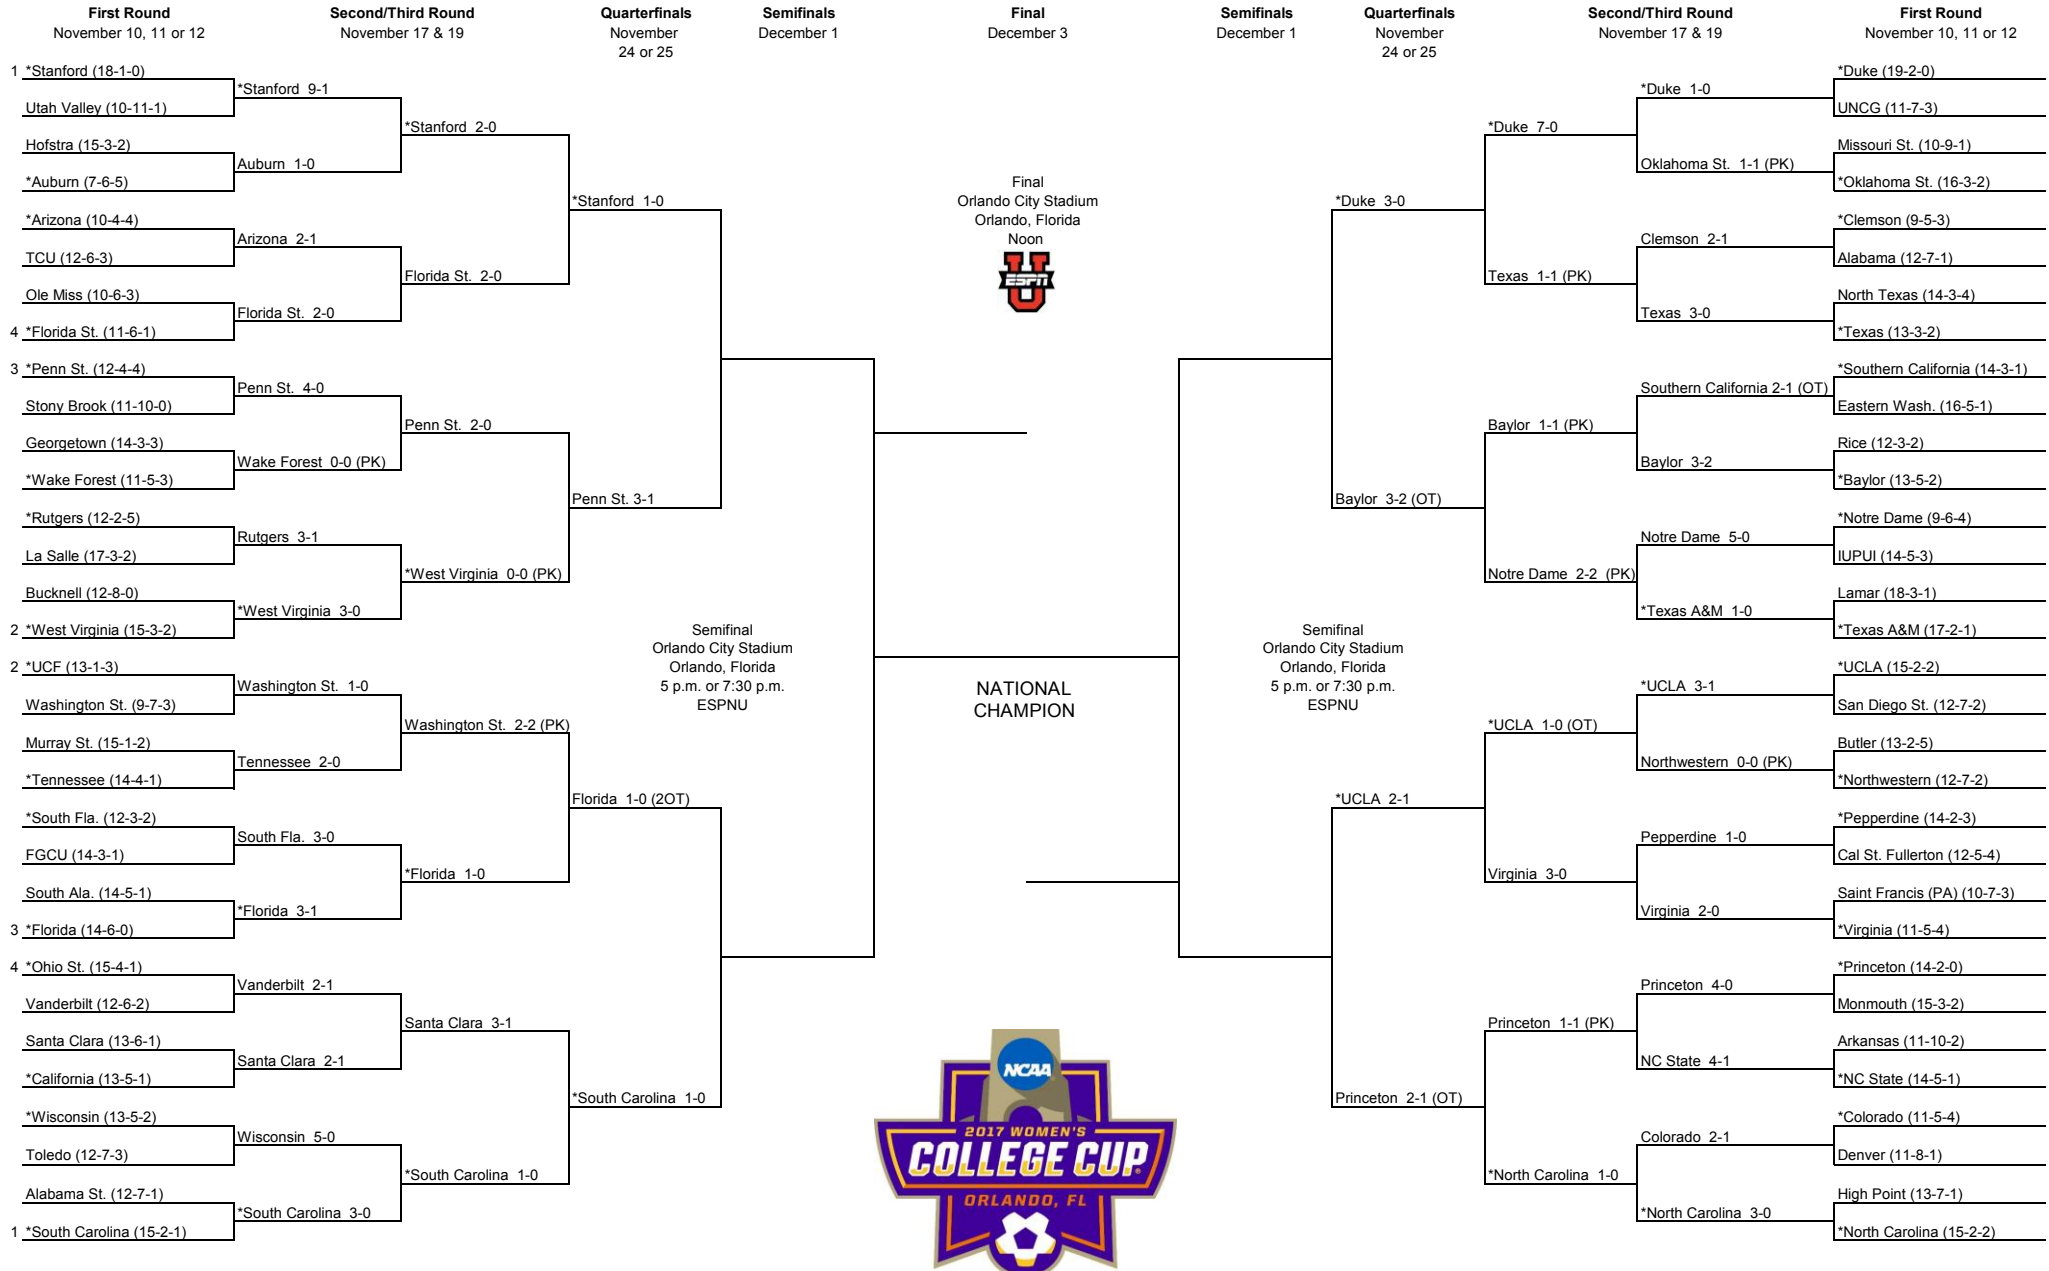

**DIVISION I WOMEN'S**  
**SOCCER CHAMPIONSHIP**

\*Host institution for preliminary round games.  
 All game times are Eastern standard time.  
 Order of semifinal games determined after quarterfinal round games are completed.  
 Second semifinal game will begin 45 minutes after conclusion of first game.