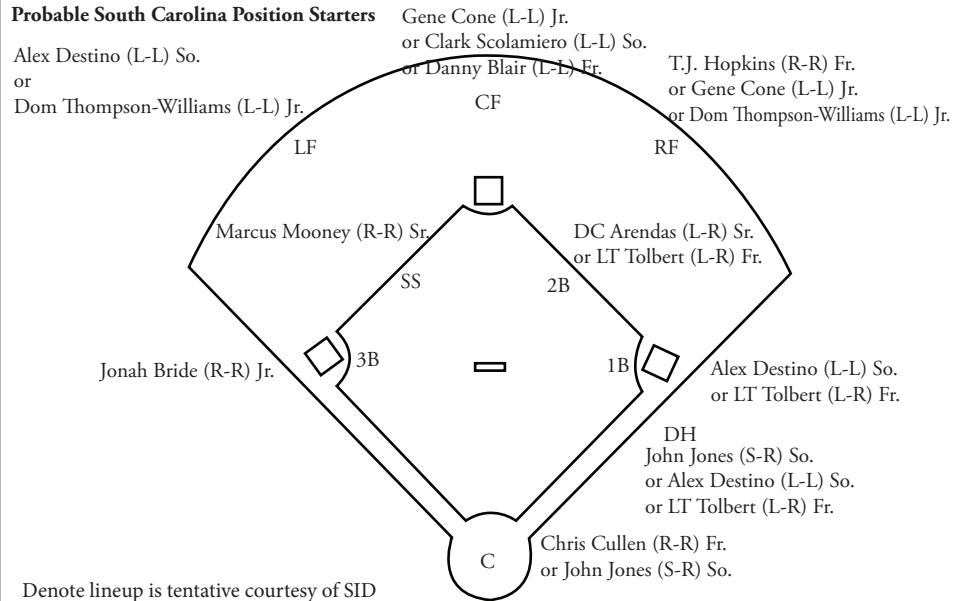

PROGRAM HISTORY

First Year of Baseball.....1892
First Year in SEC.....1992
All-Time Record.....2,487-1,490-17 (.625)
All-Time SEC Record.....399-298-1 (.572)
SEC Championships.....3 (2000, 2002, 2011)
SEC Conference Tournament Titles.....1 (2004)
SEC East Titles.....6 (1999, 2000, 2002, 2003, 2011, 2012)
National Championships.....2 (2010, 2011)
NCAA Appearances/Last.....30/2014
NCAA Tournament Record.....128-64
College World Series Appearances/Last.....11/2012
College World Series Record.....32-20

FACILITY INFORMATION

Stadium (Dimensions).....Founders Park
.....(L-325, C-400, R-325, A-375)
Capacity.....6,400 permanent 8,242 standing-room only
Press Box Phone.....803-777-6648

MEDIA INFORMATION

Assistant Athletics Director/Media Relations.... Steve Fink
Associate MR Director/Baseball Contact... Andrew Kitick
Media Relations Main Phone.....803-777-5204
Media Relations Fax.....803-777-2967
Kitick Office Phone.....803-777-5257
Kitick Cell Phone.....803-240-4150
Kitick E-mail.....kitick@mailbox.sc.edu
Official Athletics Web Site.....www.gamecocksonline.com
Official Baseball Twitter.....@GamecockBaseball
Media Relations Address.....
.....University of South Carolina Athletics
.....Rice Athletics Center
.....1304 Heyward Street
.....Columbia, SC 29208

Probable South Carolina Position Starters

FOR STARTERS

South Carolina (34-9) returns to action Wednesday night hosting USC Upstate (18-23) with first pitch at Founders Park set for 7 p.m. The game will be televised on the SEC Network and can be heard on the Gamecock IMG Network including flagship, 107.5 FM, "The Game."

RANKINGS

South Carolina is ranked No. 2 by Collegiate Baseball, No. 6 by Baseball America, No. 7 by D1Baseball, Perfect Game and the USA Today Coaches poll and No. 8 by the NCBWA.

LOOKING BACK

South Carolina split a pair of games vs. Florida this past weekend with the series finale cancelled due to inclement weather in Columbia. The Gamecocks are 34-9 and 15-5 in the SEC. The Gamecocks are in first place in the SEC, one game ahead of Florida.

LAST TIME VS. USC UPSTATE

LT Tolbert and Marcus Mooney each homered for the first time in the season and were part of a 16-hit attack as 12th ranked South Carolina defeated USC Upstate 12-6 on March 15 at Fluor Field in Greenville, S.C.

Sophomore right-hander Brandon Murray earned the win. He pitched 3.1 scoreless innings of relief and allowed just one hit and two walks while striking out two batters. USC Upstate starter Tyler Jackson suffered the loss. He allowed four runs on seven hits in five innings of work.

Five different Gamecocks tallied multi-hit games. Mooney tied a career-high in hits going 4-for-5 with Gene Cone 2-for-5, LT Tolbert 2-for-5, John Jones 2-for-5 and Alex Destino 2-for-4. In addition, five different Gamecocks drove in at least two runs (Jones, Arendas, Bride, Cullen & Arendas).

With a one-run lead entering the sixth inning, DC Arendas increased the lead to 6-3 in the sixth inning with a two-run double. Dom Thompson-Williams led off the frame with a walk and Jonah Bride singled to open the frame. After Chris Cullen's sac bunt, Arendas knocked a double off the wall in left field to score both runners. Carolina added three more runs in the seventh inning and three more in the eighth.

SCHMIDT & WEBB NAMED TO GOLDEN SPIKES AWARD WATCH LIST

South Carolina sophomore right-hander Clarke Schmidt and freshman right-hander Braden Webb are two of 60 players named to USA Baseball's 60-player midseason Golden Spikes Award Watch List as announced on Wednesday April 13.

Sponsored by Major League Baseball and presented in partnership with the Rod Dedeaux Foundation, the 39th Golden Spikes Award will be presented on June 30 in Los Angeles. ESPN will once again serve as the programming sponsor for the Golden Spikes Award.