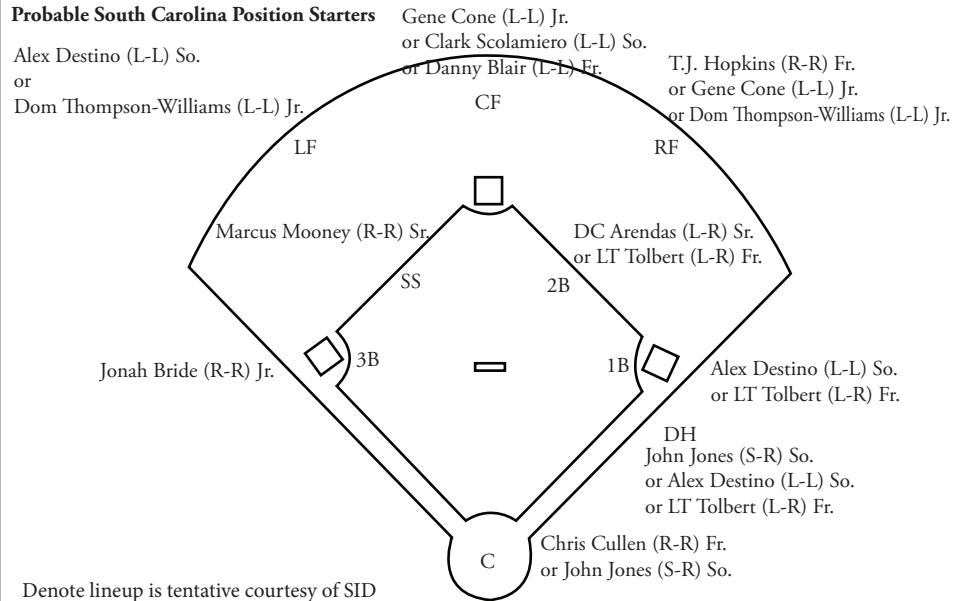

PROGRAM HISTORY

First Year of Baseball.....1892
First Year in SEC.....1992
All-Time Record.....2,487-1,490-17 (.625)
All-Time SEC Record.....399-298-1 (.572)
SEC Championships.....3 (2000, 2002, 2011)
SEC Conference Tournament Titles.....1 (2004)
SEC East Titles.....6 (1999, 2000, 2002, 2003, 2011, 2012)
National Championships.....2 (2010, 2011)
NCAA Appearances/Last.....30/2014
NCAA Tournament Record.....128-64
College World Series Appearances/Last.....11/2012
College World Series Record.....32-20

FACILITY INFORMATION

Stadium (Dimensions).....Founders Park
.....(L-325, C-400, R-325, A-375)
Capacity.....6,400 permanent 8,242 standing-room only
Press Box Phone.....803-777-6648

MEDIA INFORMATION

Assistant Athletics Director/Media Relations.... Steve Fink
Associate MR Director/Baseball Contact... Andrew Kitick
Media Relations Main Phone.....803-777-5204
Media Relations Fax.....803-777-2967
Kitick Office Phone.....803-777-5257
Kitick Cell Phone.....803-240-4150
Kitick E-mail.....kitick@mailbox.sc.edu
Official Athletics Web Site.....www.gamecocksonline.com
Official Baseball Twitter.....@GamecockBaseball
Media Relations Address.....
.....University of South Carolina Athletics
.....Rice Athletics Center
.....1304 Heyward Street
.....Columbia, SC 29208

Probable South Carolina Position Starters

FOR STARTERS

South Carolina (35-9, 15-5 SEC) travels to Kentucky (27-18, 11-10 SEC) for a three-game SEC series. First pitch for the opener is 6:30 p.m. on Friday with a 6:30 start on Saturday as well. Sunday's series finale is scheduled for 3 p.m. All three games can be heard on the Gamecock IMG Network including flagship station 107.5 FM, "The Game." Friday and Saturday's games will be broadcast on SEC Network Plus with Sunday's game televised on ESPNU.

RANKINGS

South Carolina is ranked No. 2 by Collegiate Baseball, No. 6 by Baseball America, No. 7 by D1Baseball, Perfect Game and the USA Today Coaches poll and No. 8 by the NCBWA.

LOOKING BACK

South Carolina split a pair of games vs. Florida this past weekend with the series finale cancelled due to inclement weather in Columbia. The Gamecocks are 35-9 and 15-5 in the SEC. The Gamecocks are in first place in the SEC, one game ahead of Florida.

CONE LEADS IT OFF

Junior outfielder Gene Cone extended his school record hitting streak to 30 games with a single in Wednesday night's 4-1 win over USC Upstate. Cone's 30-game hitting streak the longest in Division I baseball this year. Throughout the hitting streak, Cone has hit .410 (48-for-117) with 18 RBI, 32 runs scored, 11 doubles, two triples and three homers. His on-base is also .504 with a .615 slugging mark. He has also reached base in 33 consecutive games, the most by a SEC player this season.

Cone hit a game-winning solo homer and was 2-for-3 in the 2-1 win over Florida last Saturday and finished 3-for-6 in the series.

For the season, Cone is batting .379 (53-for-140) with three homers, two triples, 11 doubles, 20 RBI and 38 runs scored. He has 27 walks to 15 strikeouts, a .480 on-base percentage and a .550 slugging mark. Cone ranks second in the SEC in on-base percentage, fourth in batting average, tied for 11th in runs scored and 13th in slugging percentage.

In 20 SEC games, Cone has been even better as he owns a .461 batting average (35-for-76) with three homers, a triple, nine doubles, 11 RBI and 27 runs scored. Cone's league only slugging mark of .724 leads the conference. In addition, his SEC-only batting average is second-best in the conference as is his on-base percentage. Cone has scored the most runs in SEC games also.

Cone earned National Player of the Week honors by Collegiate Baseball as well as SEC Player of the Week accolades for his performance in the Missouri series.