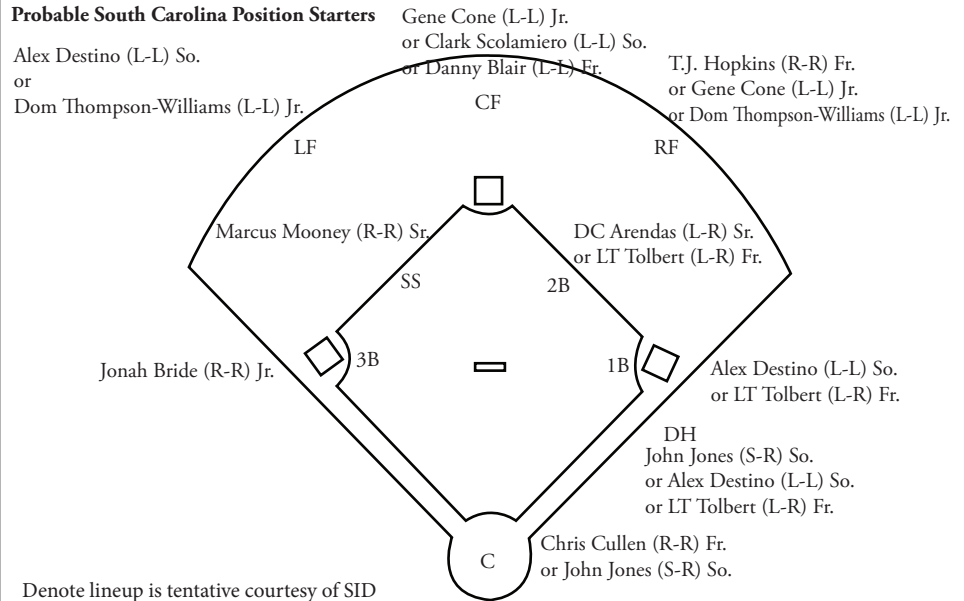

PROGRAM HISTORY

First Year of Baseball.....1892
First Year in SEC.....1992
All-Time Record.....2,487-1,490-17 (.625)
All-Time SEC Record.....399-298-1 (.572)
SEC Championships.....3 (2000, 2002, 2011)
SEC Conference Tournament Titles.....1 (2004)
SEC East Titles.....6 (1999, 2000, 2002, 2003, 2011, 2012)
National Championships.....2 (2010, 2011)
NCAA Appearances/Last.....30/2014
NCAA Tournament Record.....128-64
College World Series Appearances/Last.....11/2012
College World Series Record.....32-20

FACILITY INFORMATION

Stadium (Dimensions).....Founders Park
.....(L-325, C-400, R-325, A-375)
Capacity.....6,400 permanent 8,242 standing-room only
Press Box Phone.....803-777-6648

MEDIA INFORMATION

Assistant Athletics Director/Media Relations.... Steve Fink
Associate MR Director/Baseball Contact... Andrew Kitick
Media Relations Main Phone.....803-777-5204
Media Relations Fax.....803-777-2967
Kitick Office Phone.....803-777-5257
Kitick Cell Phone.....803-240-4150
Kitick E-mail.....kitick@mailbox.sc.edu
Official Athletics Web Site.....www.gamecocksonline.com
Official Baseball Twitter.....@GamecockBasebl
Media Relations Address.....
.....University of South Carolina Athletics
.....Rice Athletics Center
.....1304 Heyward Street
.....Columbia, SC 29208

Probable South Carolina Position Starters

FOR STARTERS

South Carolina (24-5) returns home to begin a four-game homestand on Tuesday night vs. Coastal Carolina (20-9). First pitch is 7 p.m. at Founders Park The game will be televised live on the SEC Network and can be heard on the Gamecock IMG Network including flagship station, 107.5 FM, "The Game.

LOOKING BACK

South Carolina went 1-3 last week with a win last week in a three-game series at Vanderbilt. The Gamecocks are 24-5 on the year and 7-2 in the SEC, tied for first place in the league with Florida.

RANKINGS

South Carolina is ranked No. 6 by Collegiate Baseball, No. 7 in the USA Today Coaches Poll, No. 8 by Baseball America and D1Baseball and No. 11 by Perfect Game. Coastal Carolina is ranked No. 23 in this week's Collegiate Baseball Top 30.

SCHMIDT NAMED CO-PITCHER OF THE MONTH FOR MARCH BY THE NCBWA

South Carolina sophomore right-handed pitcher Clarke Schmidt was named National Co-Pitcher of the Month for March as announced by the National Collegiate Baseball Writers Association (NCBWA) on Monday. Schmidt won four games last month and struck out 46 batters in 37.0 innings pitched with a 2.19 ERA.

Schmidt opened the month pitching eight scoreless innings with nine strikeouts and just five hits allowed in an 8-1 victory over Clemson. He followed that up with 7.1 scoreless innings with just four hits allowed, no walks and nine strikeouts in a 9-0 victory over Charleston Southern. A week later as SEC play opened up, Schmidt struck out a career-high 11 batters in a 10-6 victory over Arkansas. His fourth win of the month would come at Ole Miss as he allowed just one run on nine hits in 6.2 innings with eight strikeouts in the 5-1 victory in Oxford.

For the season, Schmidt is 6-1 with a 1.80 ERA. He has allowed 12 runs, 10 earned, on 39 hits in 50.0 innings with seven walks and 60 strikeouts. Opponents are batting .214 against him. Schmidt is tied for the SEC lead in strikeouts, second in innings pitched, tied for second in wins, fifth in ERA and 12th in opponents batting average.

Founded in 1962, the NCBWA is dedicated to the advancement of college baseball. Membership is open to writers, broadcasters and publicists of the sport.

DYNAMIC DESTINO

Sophomore outfielder Alex Destino hit .500 (3-for-6) in the Vanderbilt series in the first two games before an injury took him out of the rest of the series in game two. He was 2-for-2 with a RBI single in the 4-0 win over Vanderbilt. Destino extended his hitting streak to 20 games, the longest streak by a Gamecock player since Jackie Bradley Jr. hit safely in 22 consecutive games in the 2010 regular season. For the season, Destino is hitting .360 (41-for-114) with four homers, seven doubles, 21 runs scored and 26 RBI. He has a .402 on-base percentage and a .526 slugging mark.

Destino's top games this year included going 5-for-5 with four RBI in an 8-1 win vs. Clemson and 3-for-6 with a double, two homers, two runs and a career-high seven RBI in a 16-5 win over Penn State.