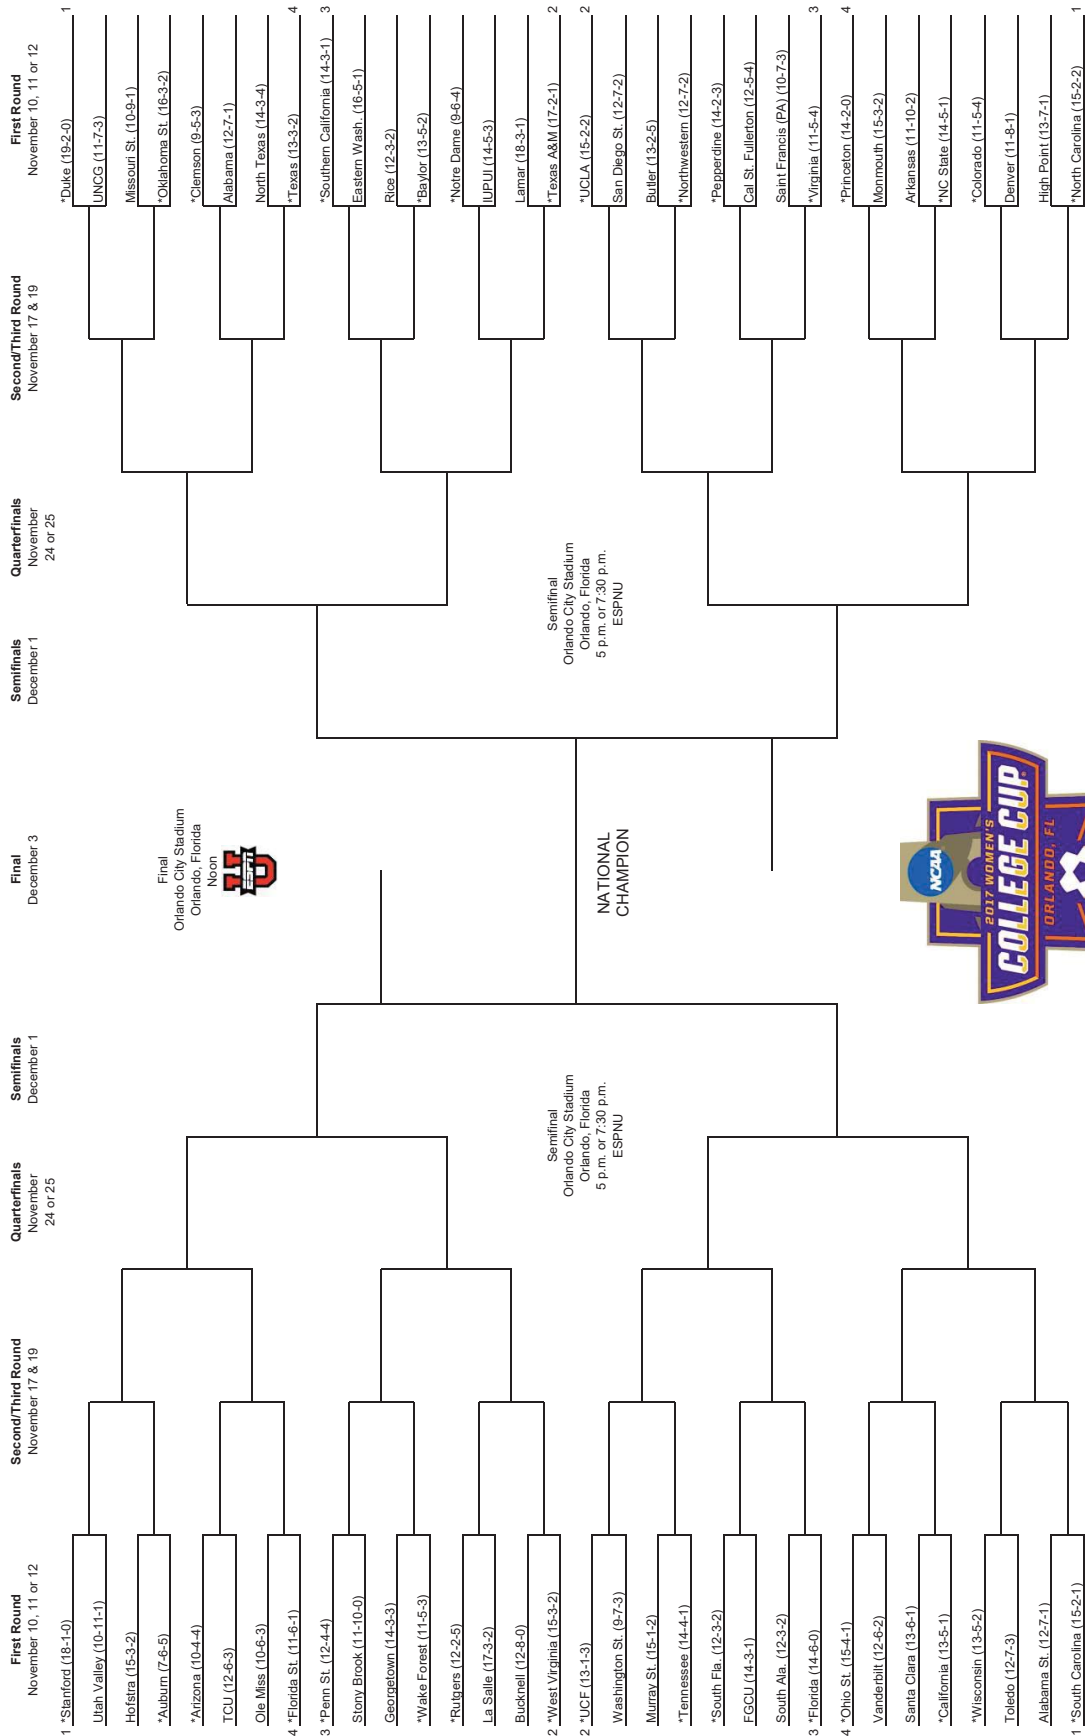

DIVISION I WOMEN'S SOCCER CHAMPIONSHIP

*Host institution for preliminary round games.
All game times are Eastern standard time.
Order of semifinal games determined after quarterfinal round games are completed.
Second semifinal game will begin 45 minutes after conclusion of first game.

© 2017 National Collegiate Athletic Association. No commercial use without the NCAA's written permission.
The NCAA opposes all forms of sports wagering.