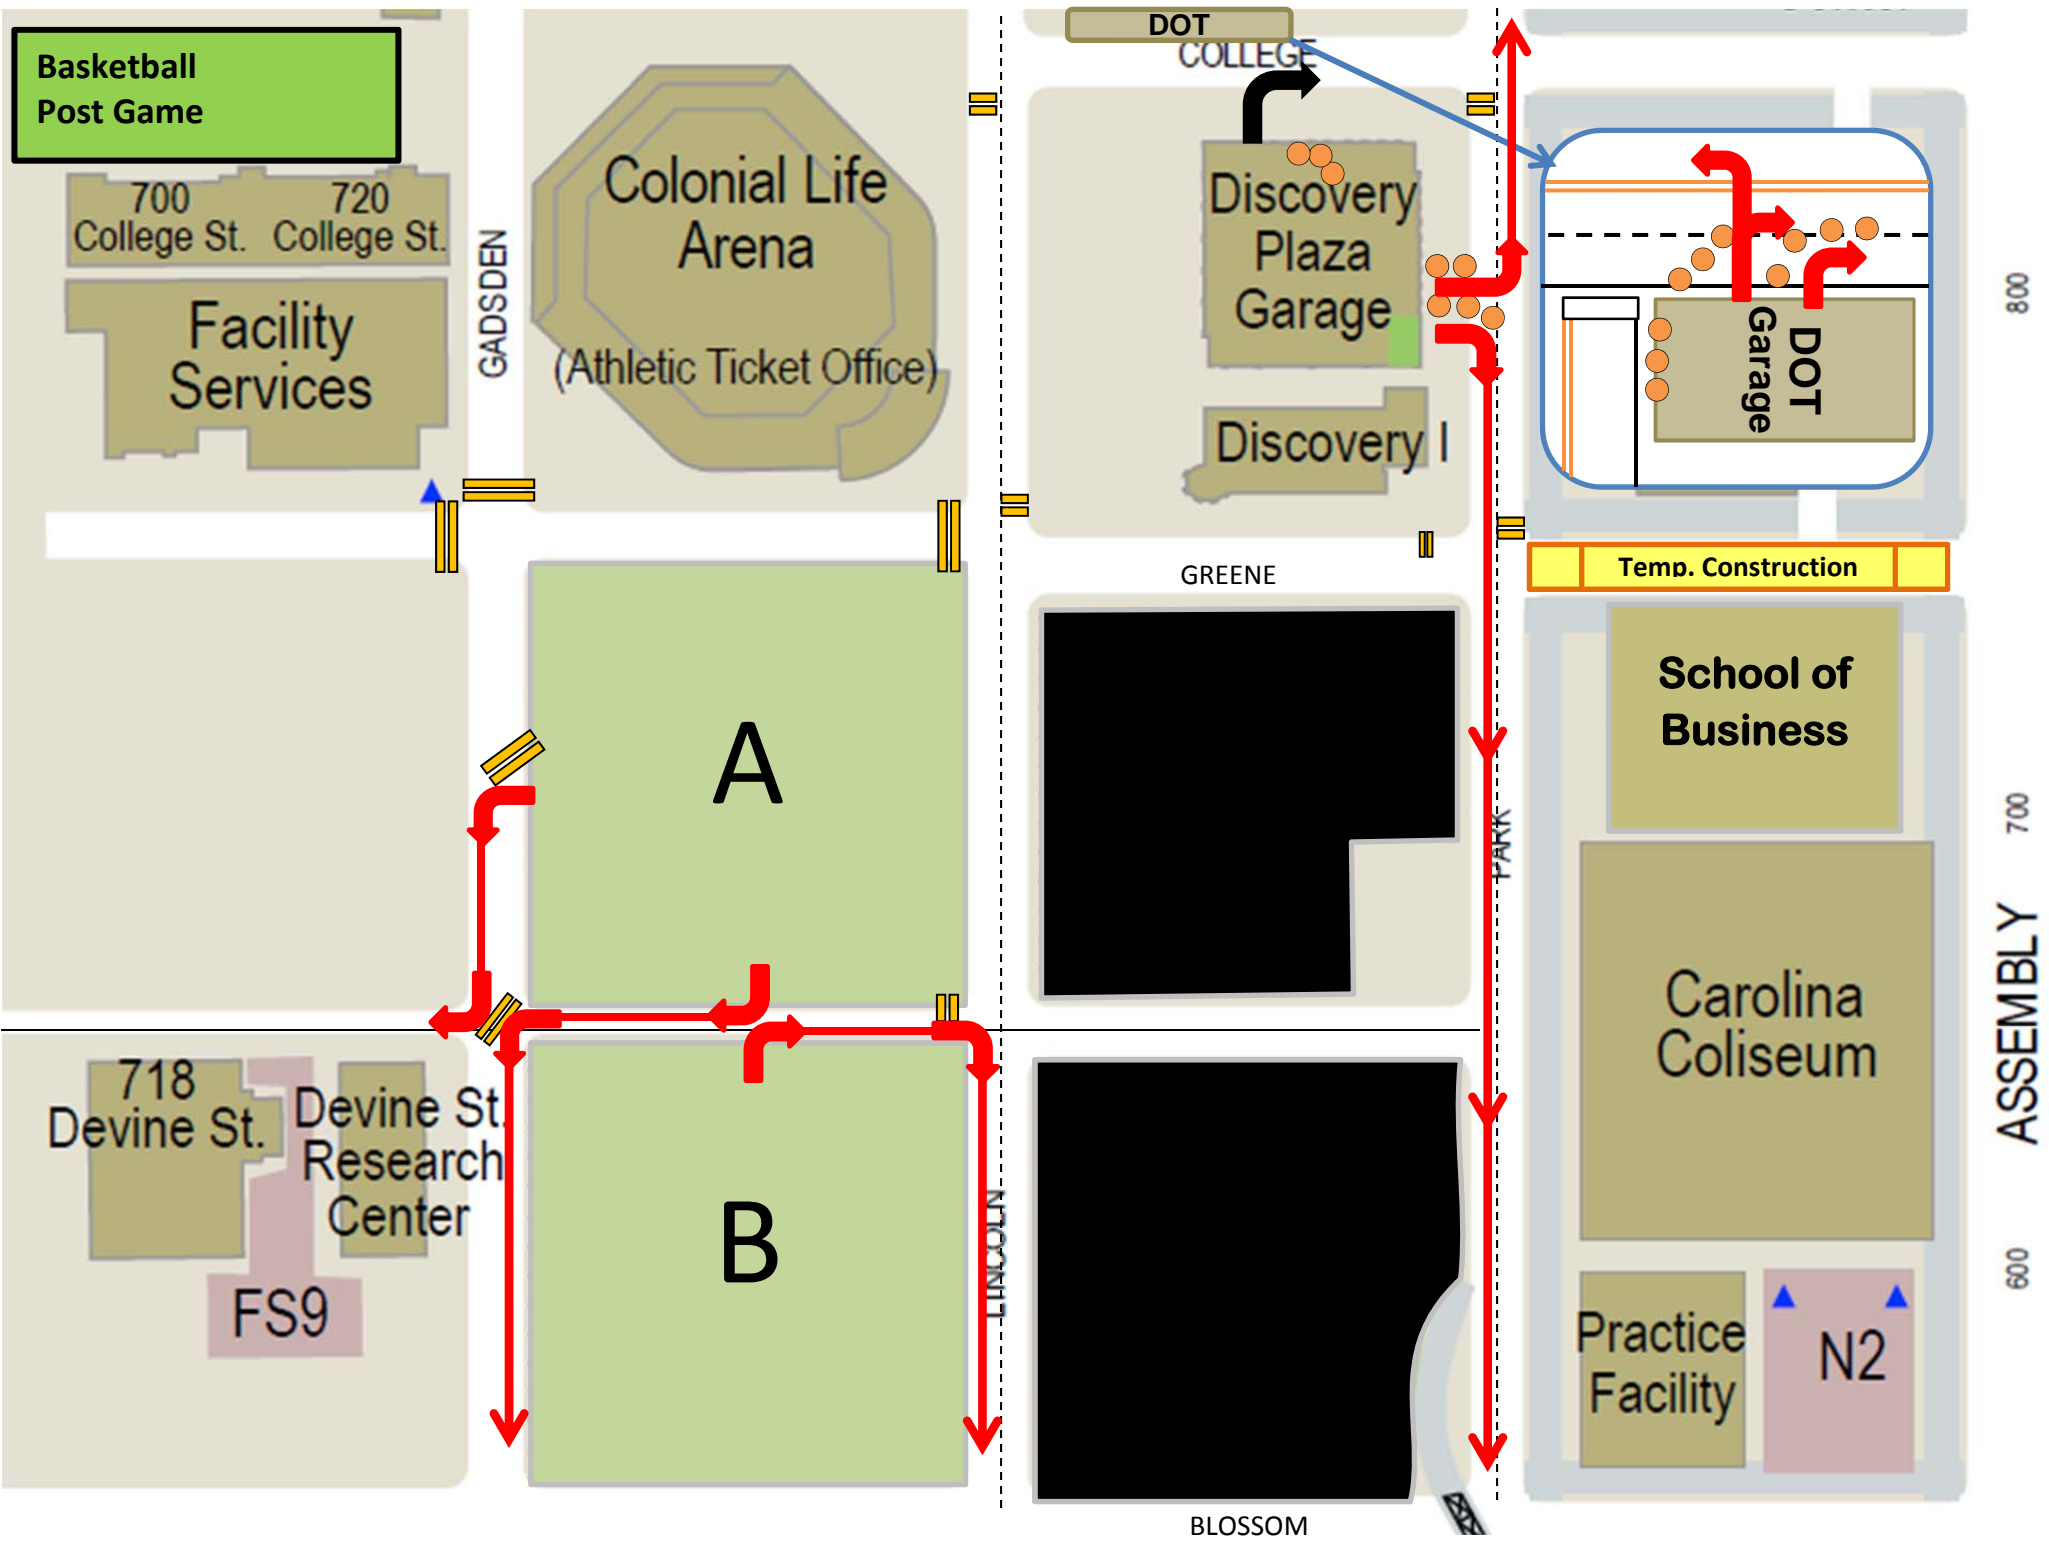

Basketball Post Game

700 College St. 720 College St.

Facility Services

GADSDEN

Colonial Life Arena
(Athletic Ticket Office)

DOT

COLLEGE

Discovery Plaza Garage

Discovery I