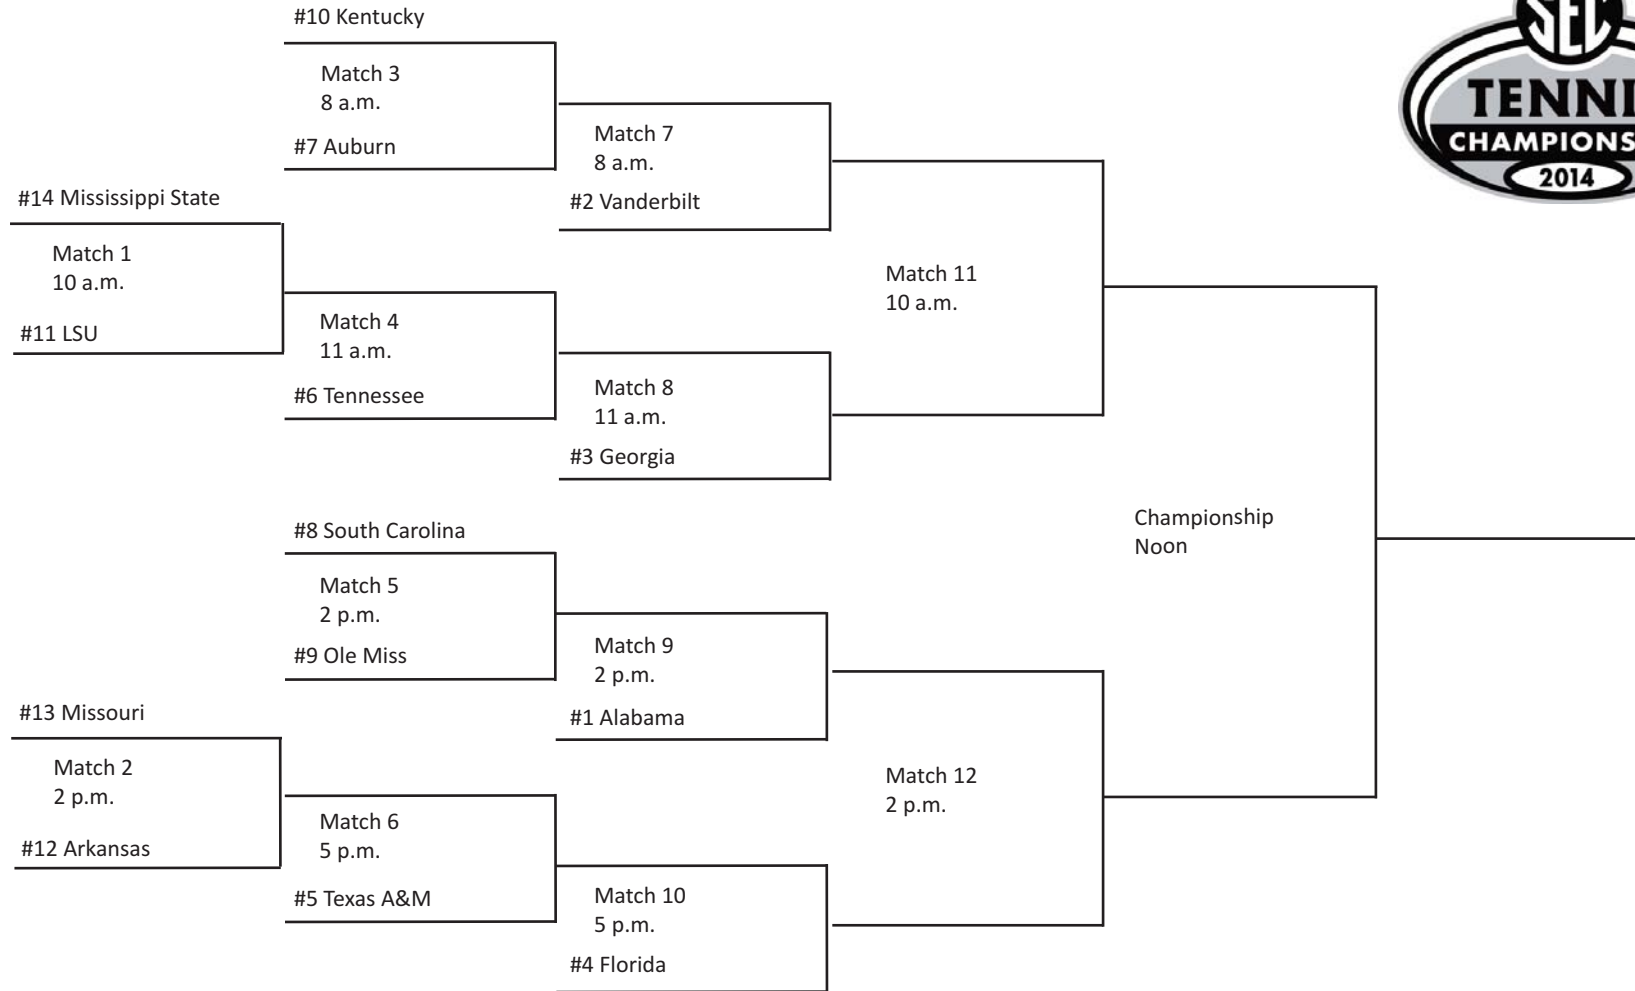

2014 SEC Women's Tennis Tournament

April 16-20 • Columbia, Mo. • University of Missouri

Wed., April 16
Thurs., April 17
Fri., April 18
Sat., April 19
Sun., April 20

All times are Central.