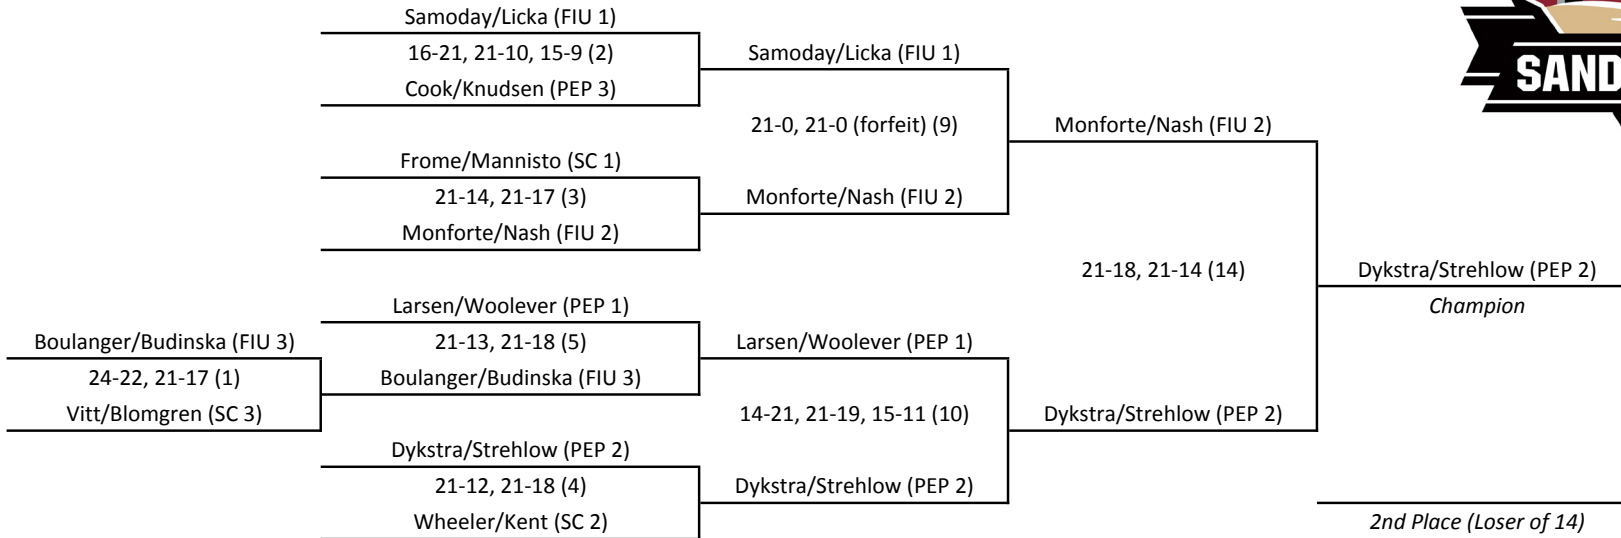

2015 Palmetto Invitational

GOLD BRACKET

Winner's Bracket - Full Match - Best of 3 sets - First 2 sets to 21, If necessary 3rd set to 15

Matches 1-6 on Saturday, 7-14 on Sunday

Consolation Bracket - 1 Set to 21