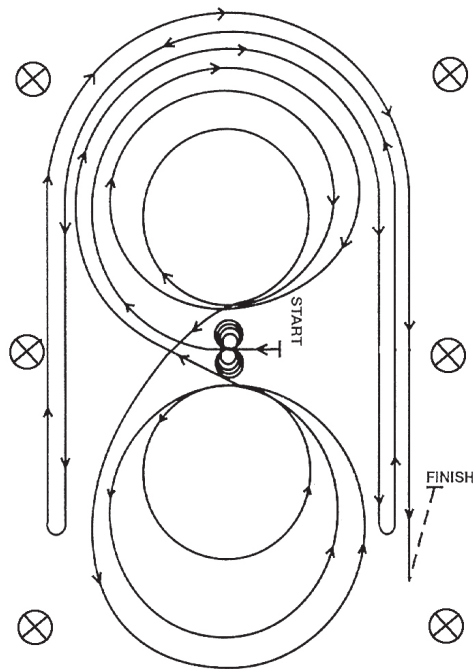

2018 SOUTHEASTERN CONFERENCE EQUESTRIAN CHAMPIONSHIP

REINING

CONSOLATION & CHAMPIONSHIP | SATURDAY, MARCH 31

BLYTHEWOOD, SOUTH CAROLINA

2018 SEC CHAMPIONSHIP ROUND REINING PATTERN #8

- Horse must walk or stop prior to starting pattern.
Beginning at the center of the arena facing the left wall or fence.
1. Complete four spins to the left.
 2. Complete four spins to the right. Hesitate.
 3. Beginning on the right lead, complete three circles to the right: the first circle large and fast; the second circle small and slow; the third circle large and fast. Change leads at the center of the arena.
 4. Complete three circles to the left: the first circle large and fast; the second circle small and slow; the third circle large and fast. Change leads at the center of the arena.
 5. Begin a large circle to the right but do not close this circle. Run straight down the right side of the arena past the center marker and do a left roll back at least 20 feet (6 meters) from the wall or fence - no hesitation.
 6. Continue back around the previous circle but do not close this circle. Run down the left side of the arena past the center marker and do a right roll back at least 20 feet (6 meters) from the wall or fence - no hesitation.
 7. Continue back around the previous circle but do not close this circle. Run down the right side of the arena past the center marker and do a sliding stop at least 20 feet (6 meters) from the wall or fence. Back up at least 10 feet. Hesitate to demonstrate completion of the pattern.
- Rider may drop bridle to the designated judge.