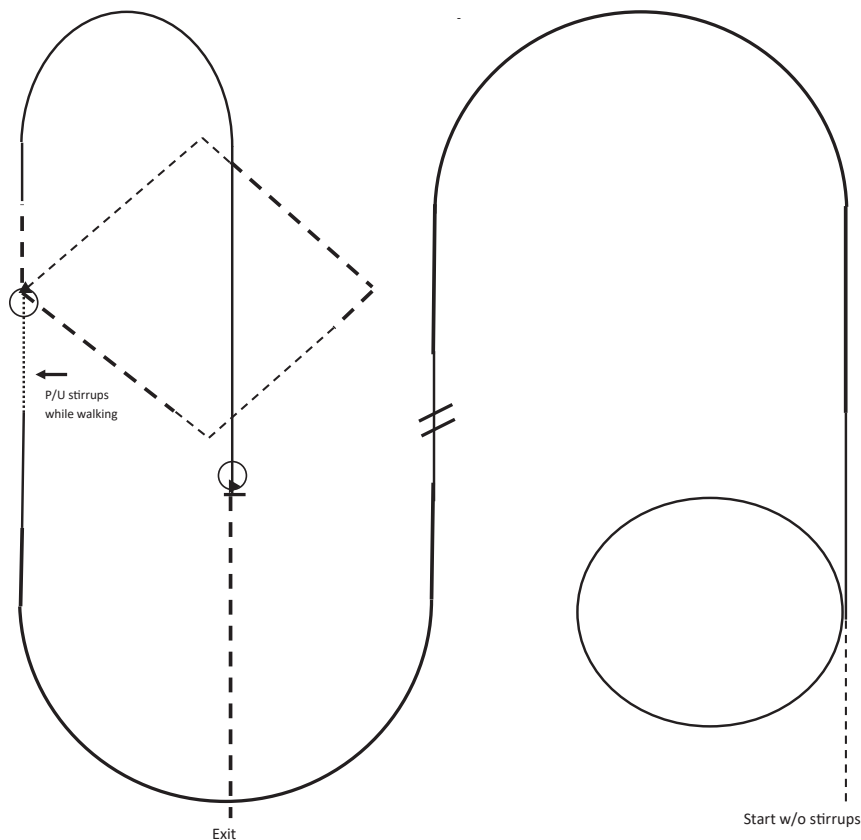

2018 SOUTHEASTERN CONFERENCE EQUESTRIAN CHAMPIONSHIP

HORSEMANSHIP

CONSOLATION & CHAMPIONSHIP | SATURDAY, MARCH 31

BLYTHEWOOD, SOUTH CAROLINA

2018 SEC CHAMPIONSHIP ROUND
HORSEMANSHIP

1. Start w/o stirrups. Enter at jog. Halfway to center, lope left lead circle to left. Continue straight.
2. At center extended lope, collect before center.
3. Change leads in center of arena.
4. Extended lope. Collect before center.
5. At center break to the walk and pick up stirrups while walking. Stop. Approx. 405° turn right.
6. Perform jog/ extended trot diamond as shown. Close diamond and continue extended trot.
7. Lope left lead counter canter arc. Lope past center. Stop.
8. 360° turn left. Extended trot to exit.