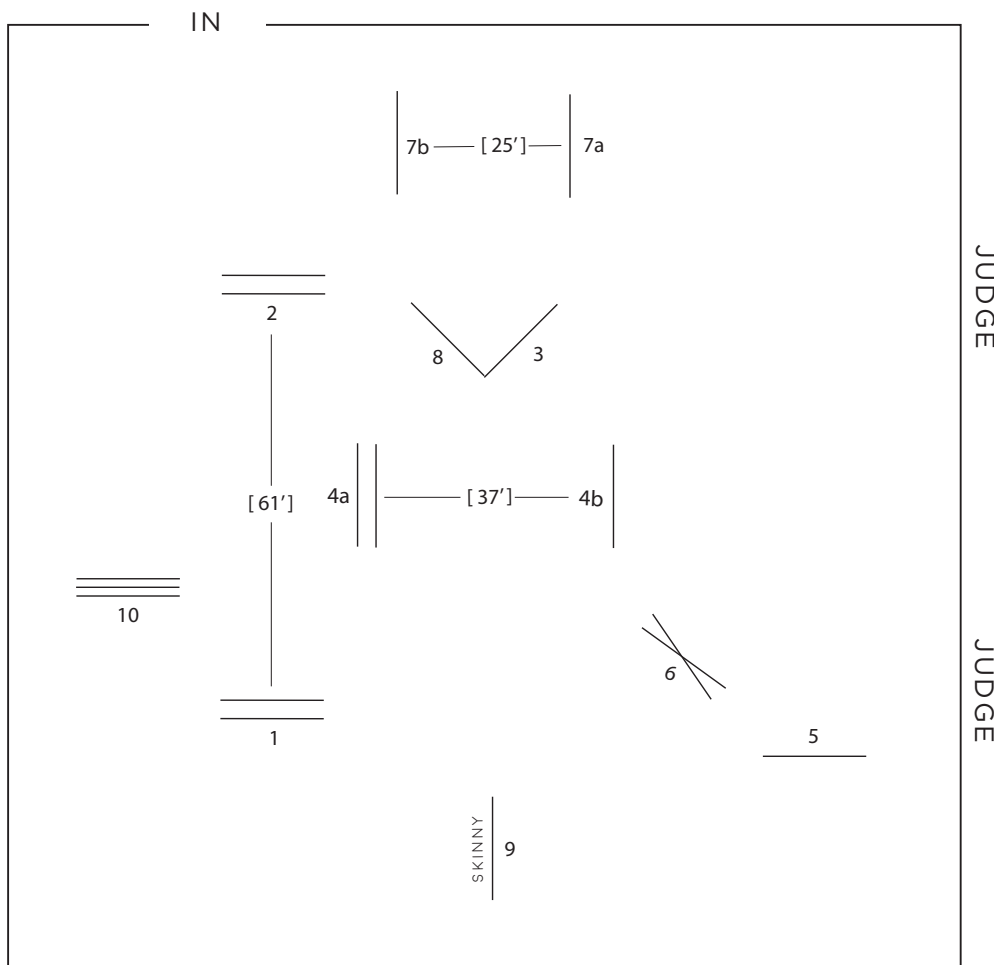

2018 SOUTHEASTERN CONFERENCE EQUESTRIAN CHAMPIONSHIP

EQUITATION OVER FENCES

SEMIFINAL | FRIDAY, MARCH 30

BLYTHEWOOD, SOUTH CAROLINA

2018 SEC SEMI-FINALS ROUND OVER FENCES