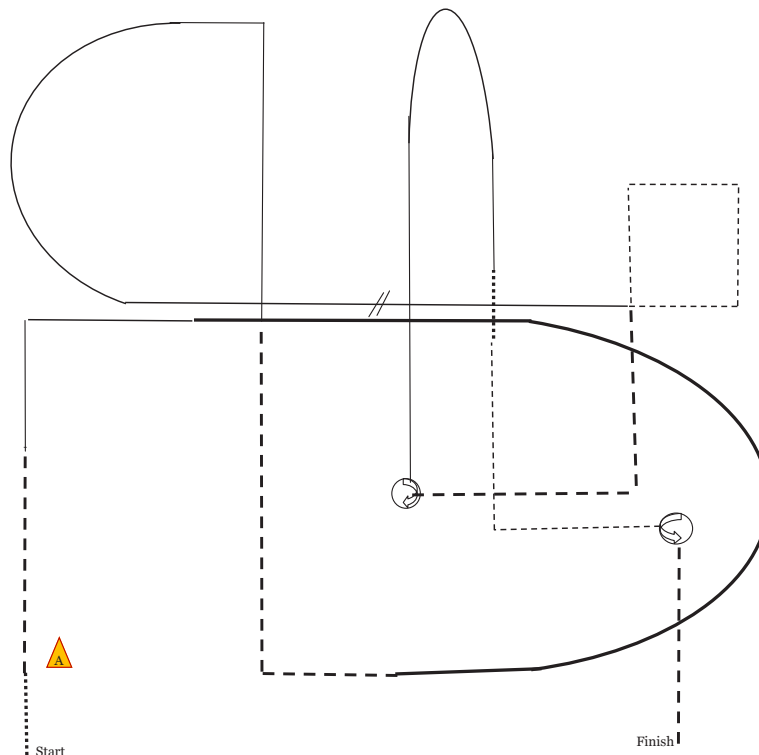

2018 SOUTHEASTERN CONFERENCE EQUESTRIAN CHAMPIONSHIP

HORSEMANSHIP

SEMIFINAL | FRIDAY, MARCH 30

BLYTHEWOOD, SOUTH CAROLINA

2018 SEC SEMI-FINALS ROUND HORSEMANSHIP

1. Enter at a walk. Extend the trot. Right lead square corner
2. Extended arc right lead. Break to extended trot
3. Square corner right. Left lead and continue straight
4. Square corner left and continue arc around.
5. Change leads at center. Right lead and break to jog and drop stirrups
6. Jog square. At close of square extend the trot
7. Square corner right. Stop. 1 1/4 turn to the right
8. Lope left lead counter canter arc. Walk one horse length
9. Jog. Square corner left. Stop 3/4 left turn. Extend the trot out.