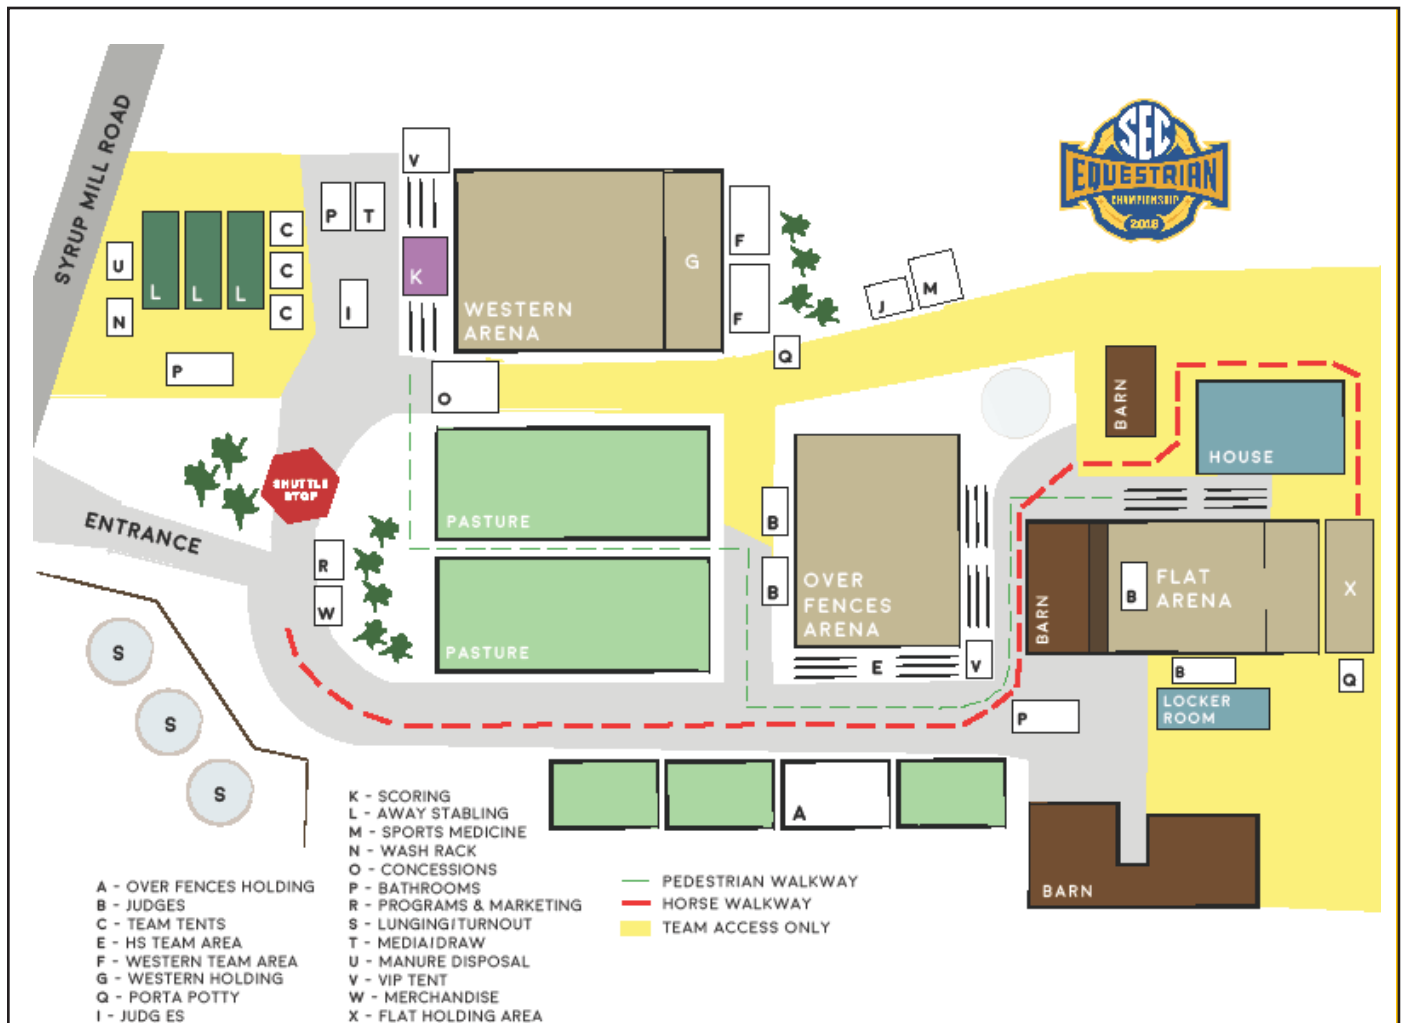

2018 SOUTHEASTERN CONFERENCE EQUESTRIAN CHAMPIONSHIP

ONE WOOD FARM HOME OF THE GAMECOCKS

DIRECTIONS TO ONE WOOD FARM:

From I-77N

1. Get off on Exit 27, Blythewood Road
2. Turn left back over the interstate and pass Cobblestone Park
3. Turn right on Syrup Mill Road, the first road on the right
4. One Wood Farm is the first driveway on the left