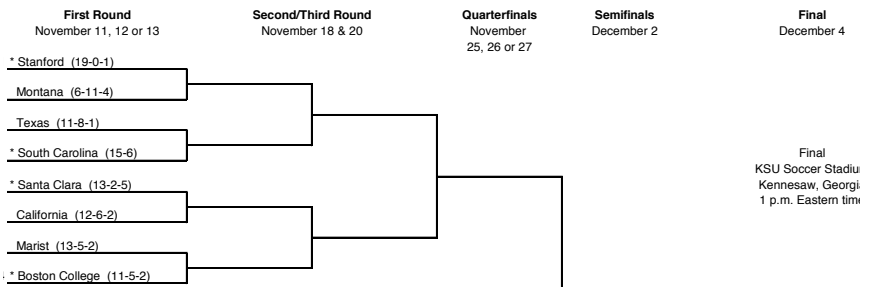

South Carolina Probable Starters

#	Name	Pos.	Class	GP-GS	G	A	P	Shots	Notes
22	Dani Henry	D (LB)	R-Jr.	21-21	0	1	1	1	Coming back from hamstring injury in SEC Quarterfinal match
20	Ellen Fahey	D (LCB)	Sr.	21-21	1	3	5	11	Physical center back has started every game of her career
21	Andie Romness	D (RCB)	Fr.	20-10	0	2	2	2	True frosh sees regular time at center back and center mid
13	Christa Neary	D (RB)	Fr.	21-14	0	3	3	19	True frosh can play any field position effectively
7	Liz Sinclair	M (DM)	Soph.	21-21	0	1	1	12	Extremely consistent holding midfielder
12	Danielle Au	M	Soph.	21-19	7	3	17	53	All-SEC midfielder as a FR is a threat within 30 yards
15	Kortney Rhoades	M	Sr.	21-20	7	4	18	40	Creative mid with a career season w/ career best 7 goals
9	Maria Petroni	F	Sr.	21-20	4	4	12	18	Tall forward effective playing on the wings
4	Kayla Grimsley	F	Sr.	21-21	10	9	29	60	Owens SC points record at 118; Only NCAA player with 40g/30a
14	Lolly Holland	F	Sr.	21-19	5	5	15	21	True threat in front of the goal

No.	Name	Pos.	Yr.	Min.	GA	GAA.	Svs.	W-L	SO	Notes
34	Sabrina D'Angelo	GK	Fr.	1625:59	14	0.77	65	13-5-0	3	First player in SEC history to earn two POY honors in one yr