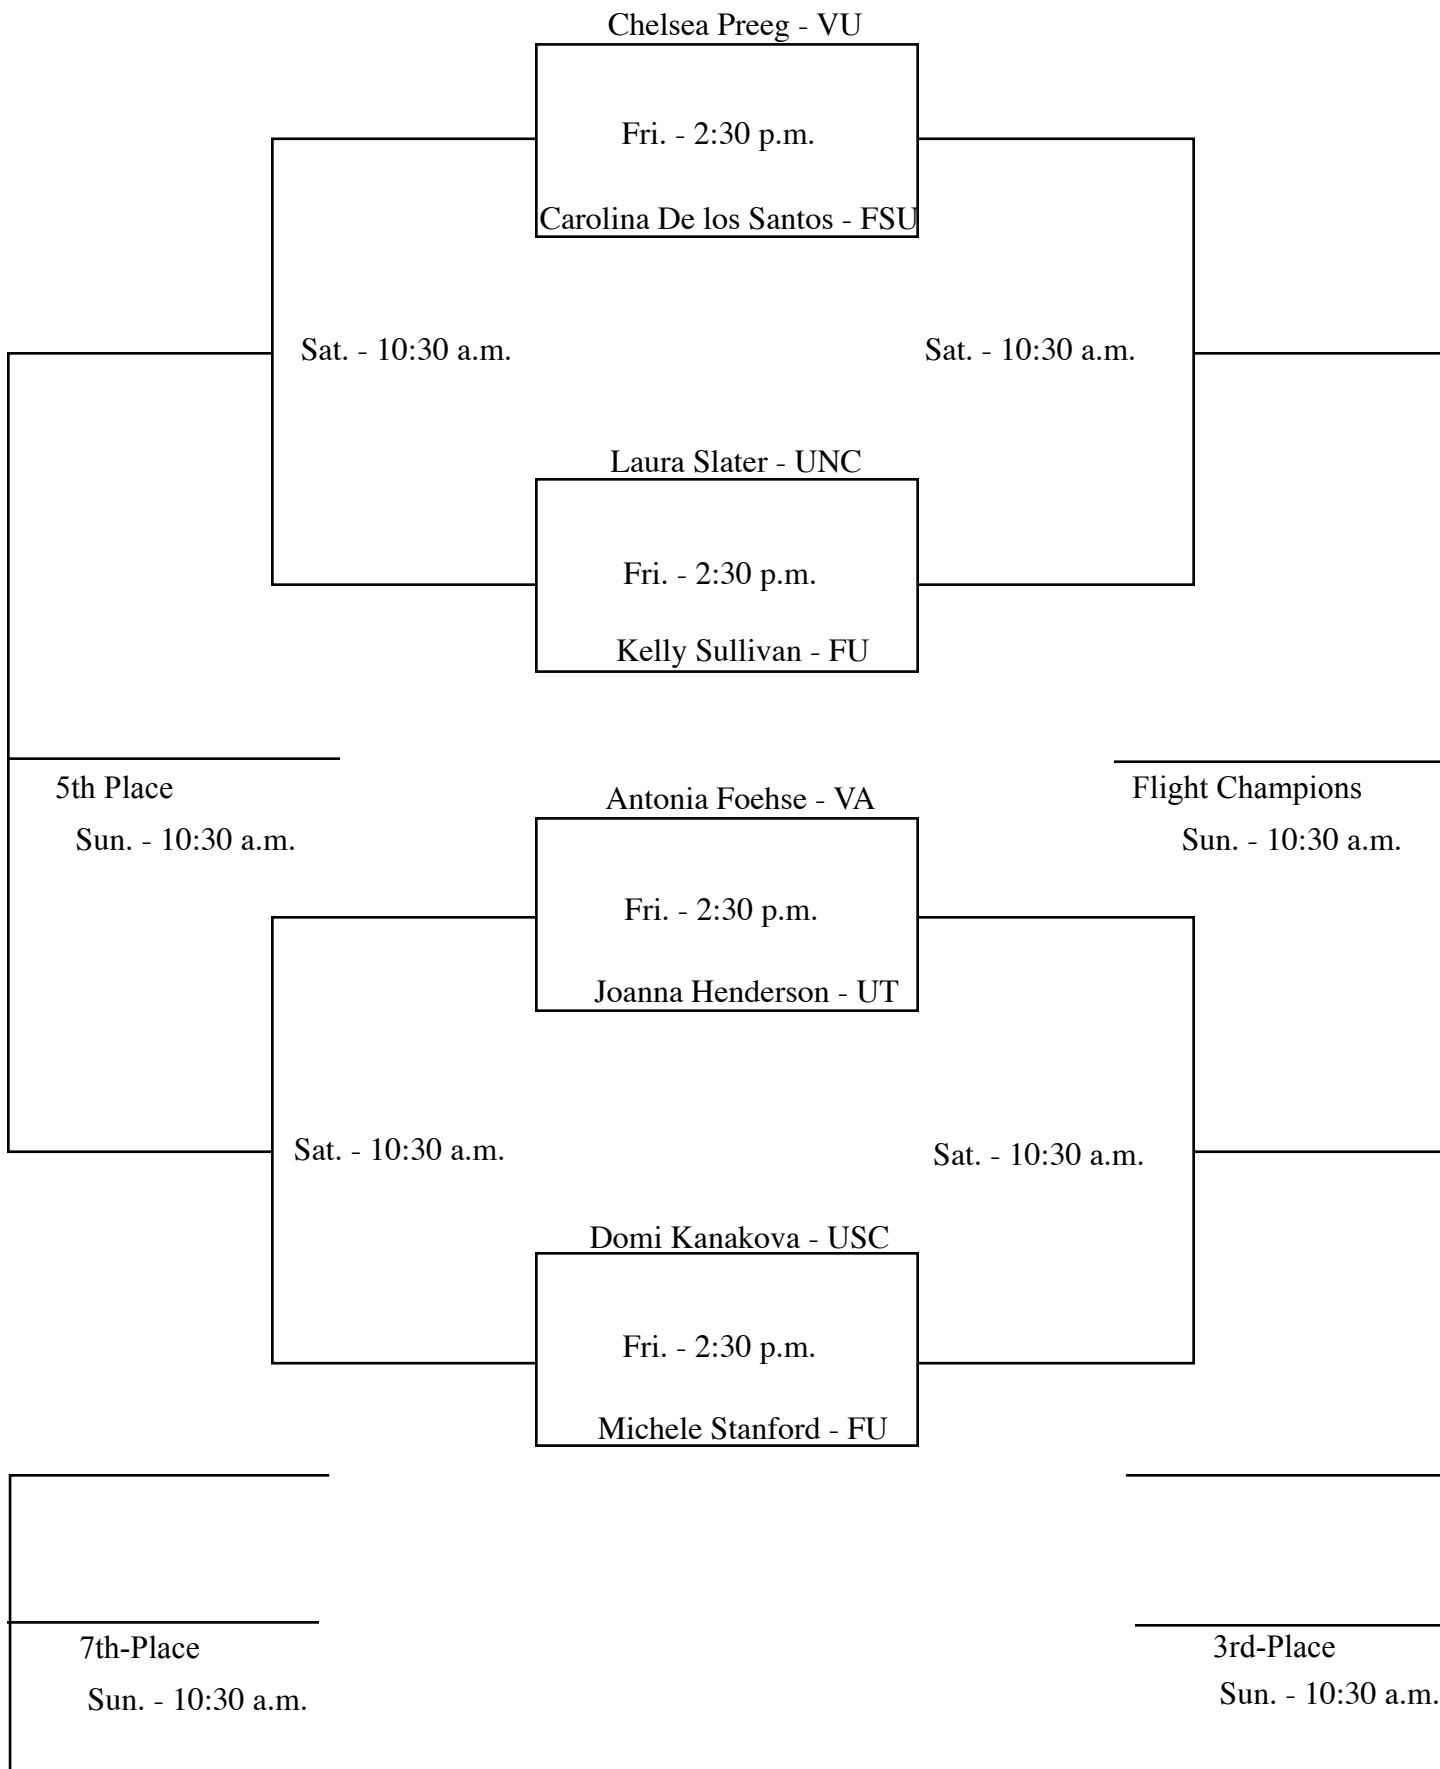

Alex Moreno - FU

7th-Place

Sun. - 10:15 a.m.

3rd-Place

Sun. - 10:00 a.m.

**FLIGHT FIVE
SINGLES**

**FLIGHT SIX
SINGLES**

**FLIGHT SEVEN
SINGLES**