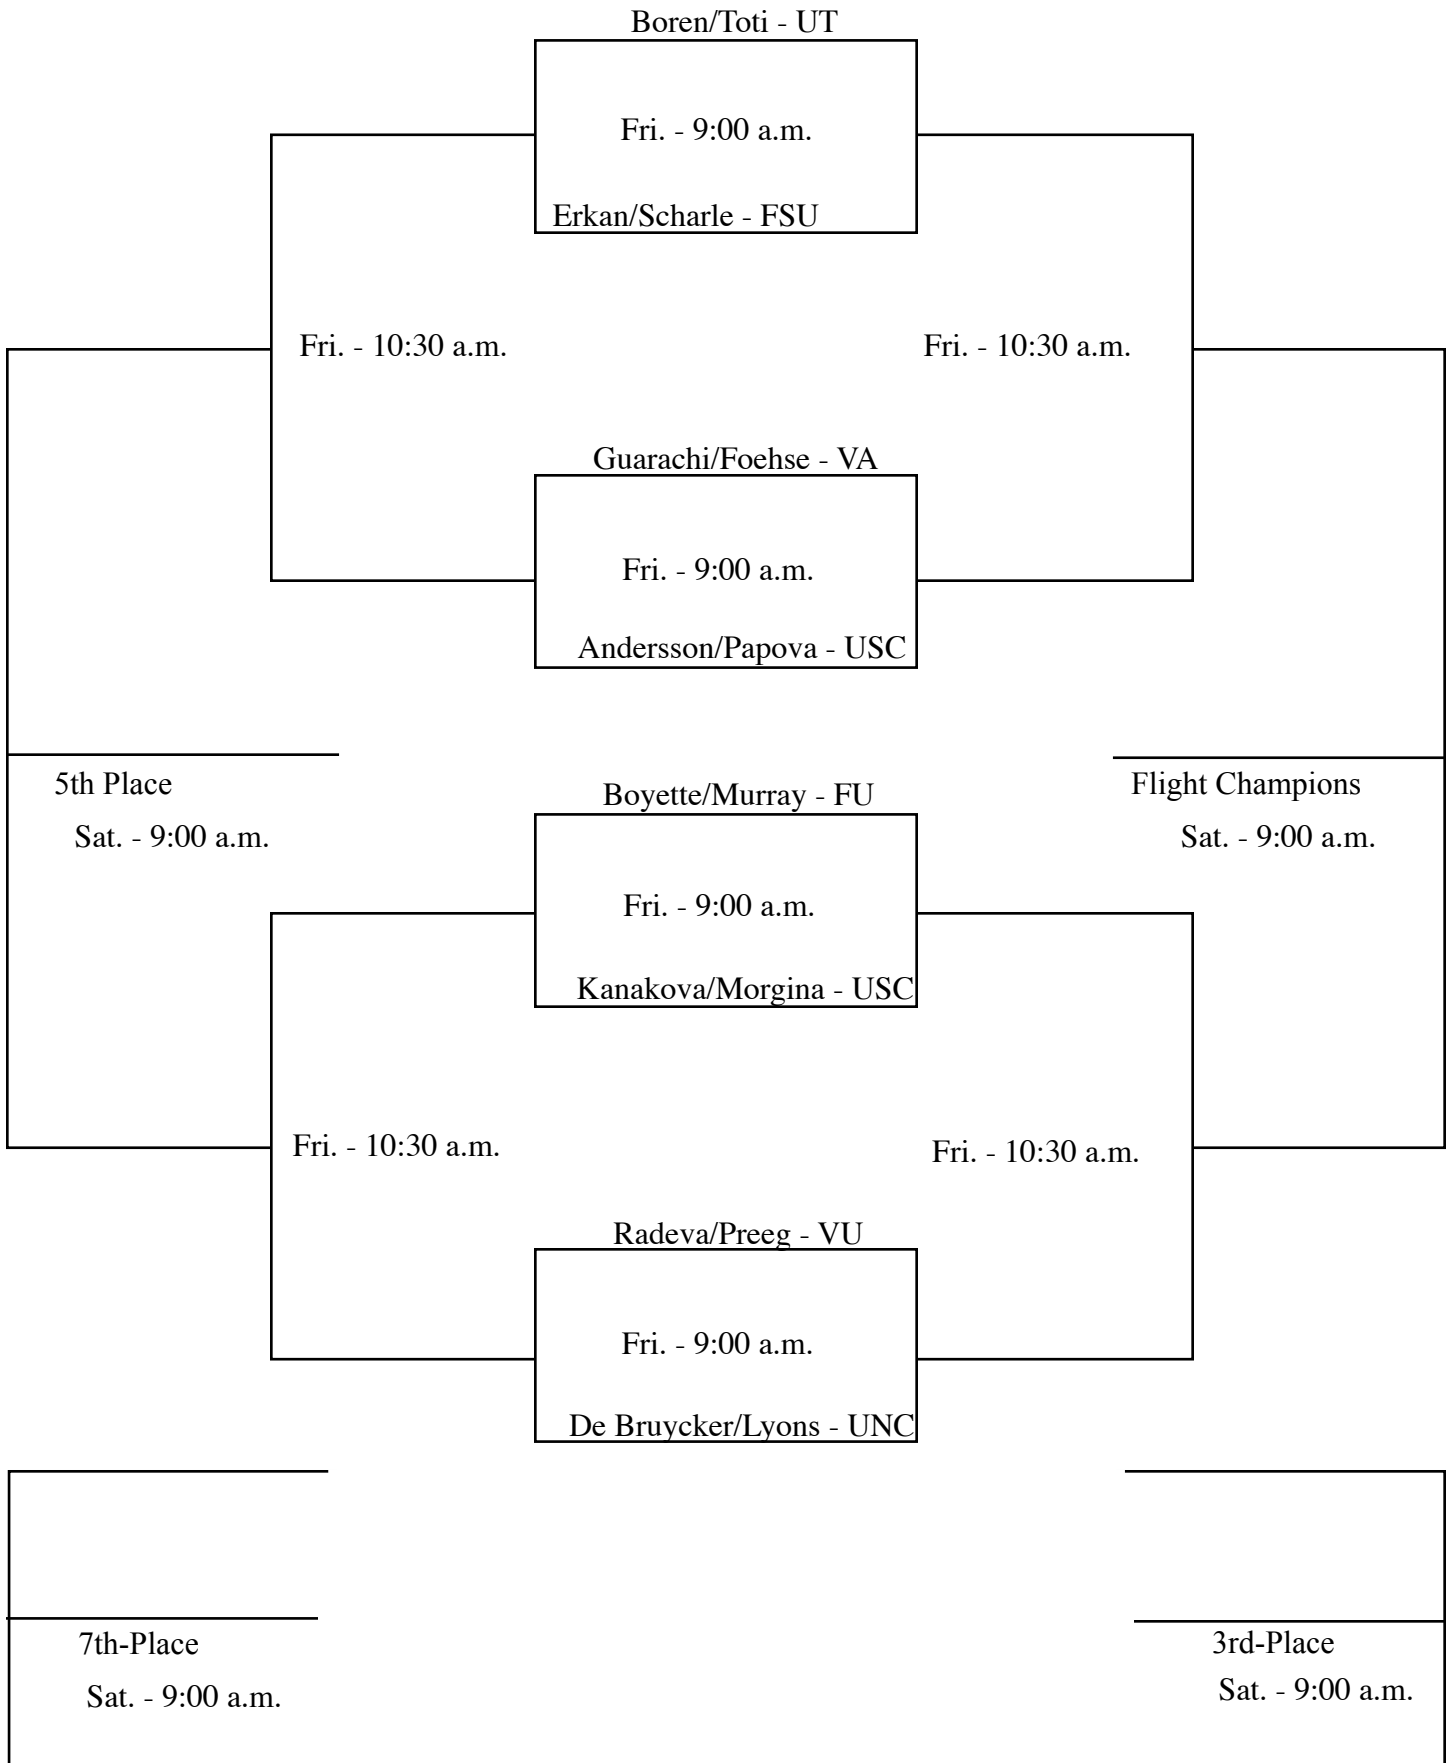

Pluskota/Henderson - UT

7th-Place

Sat. - 9:00 a.m.

3rd-Place

Sat. - 9:00 a.m.

**FLIGHT TWO
DOUBLES**

**FLIGHT THREE
DOUBLES**

Vyskocilova/Kochanova - CU