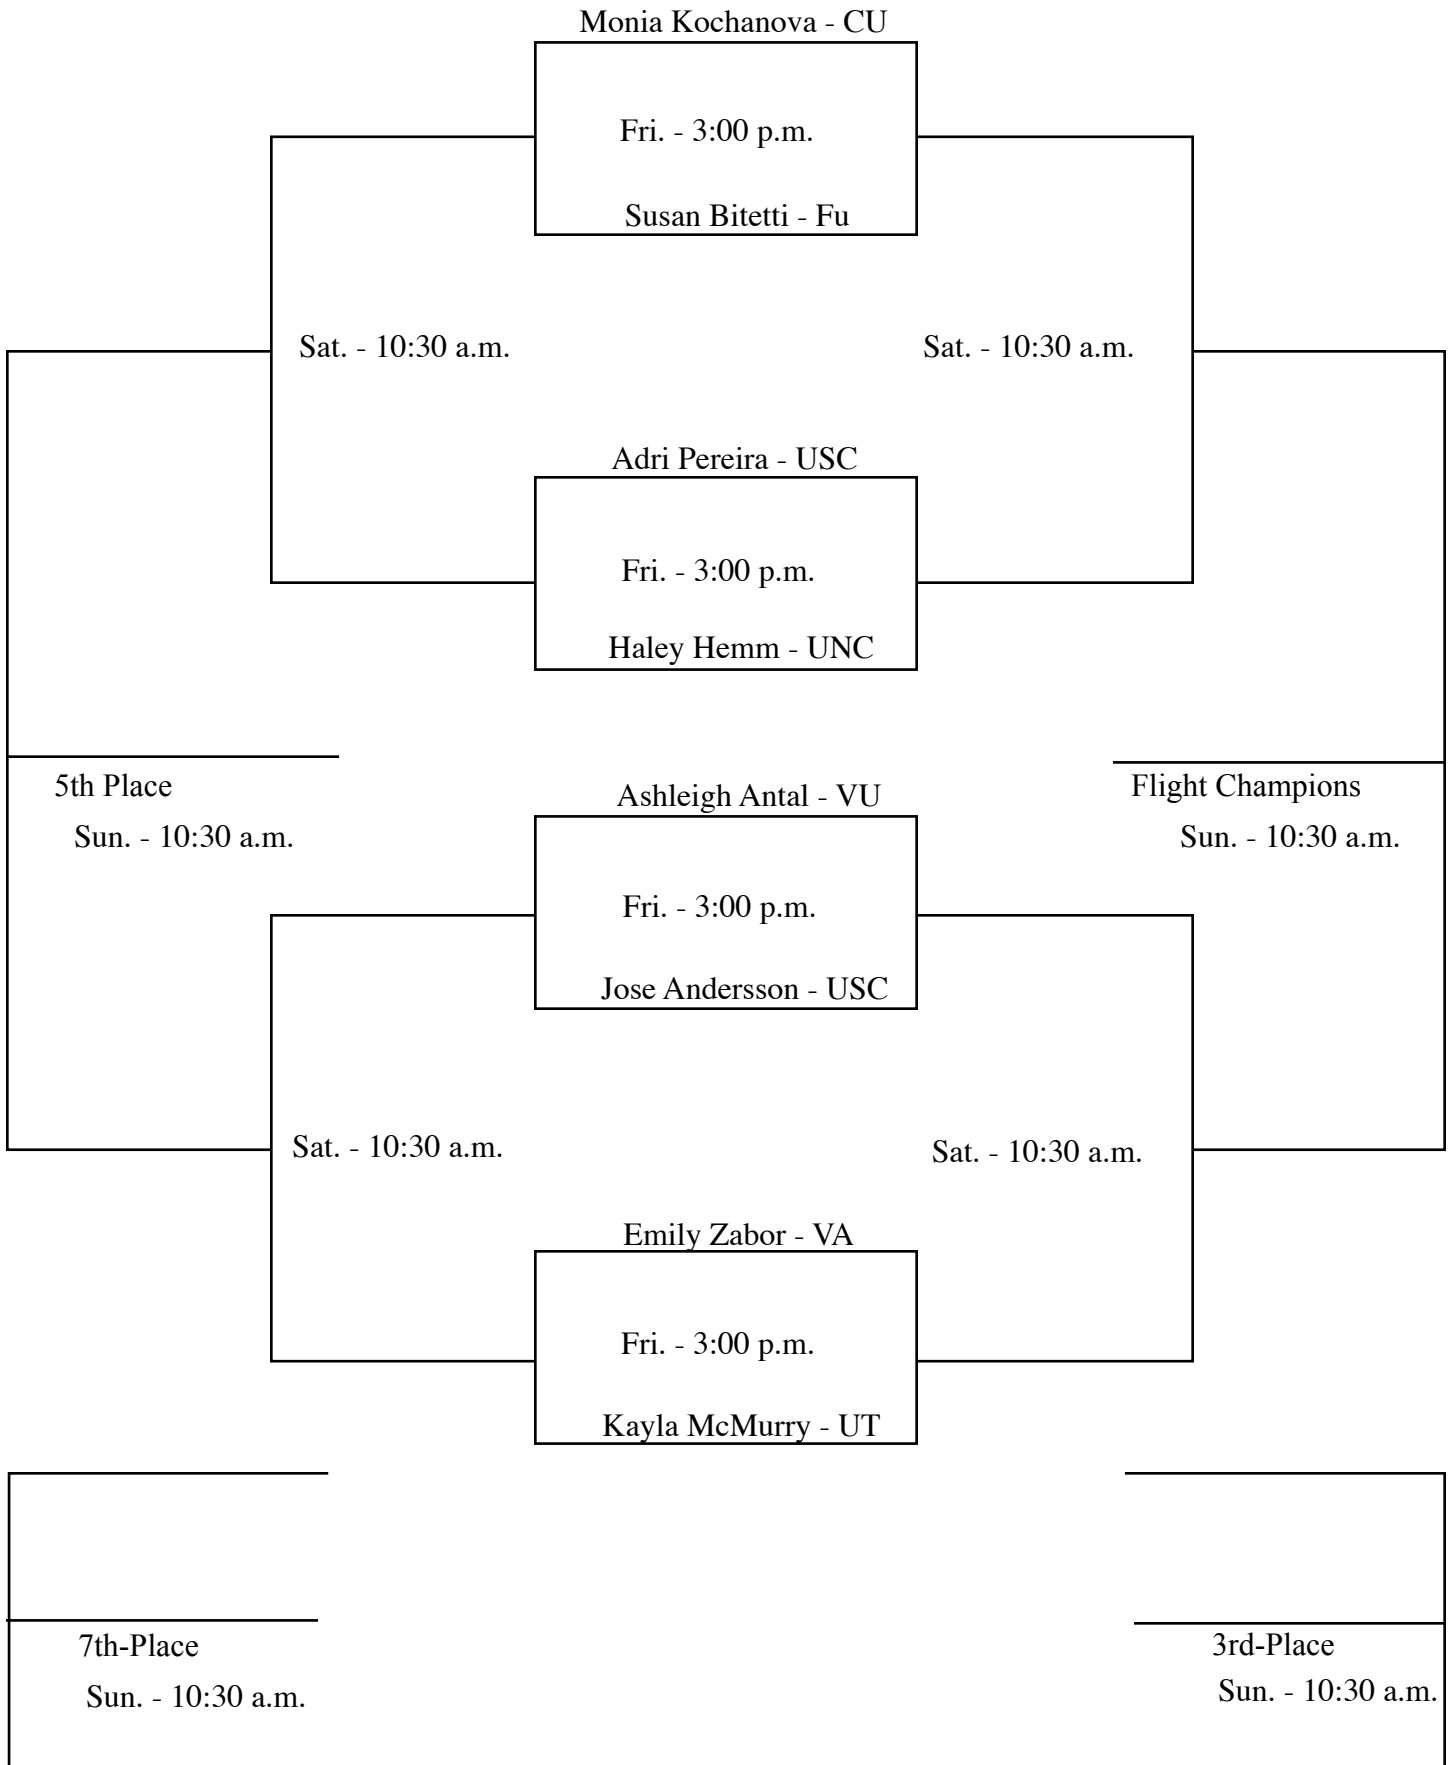

Alex Moreno - FU

7th-Place

Sun. - 10:15 a.m.

3rd-Place

Sun. - 10:00 a.m.

**FLIGHT FIVE
SINGLES**

**FLIGHT SIX
SINGLES**

**FLIGHT SEVEN
SINGLES**