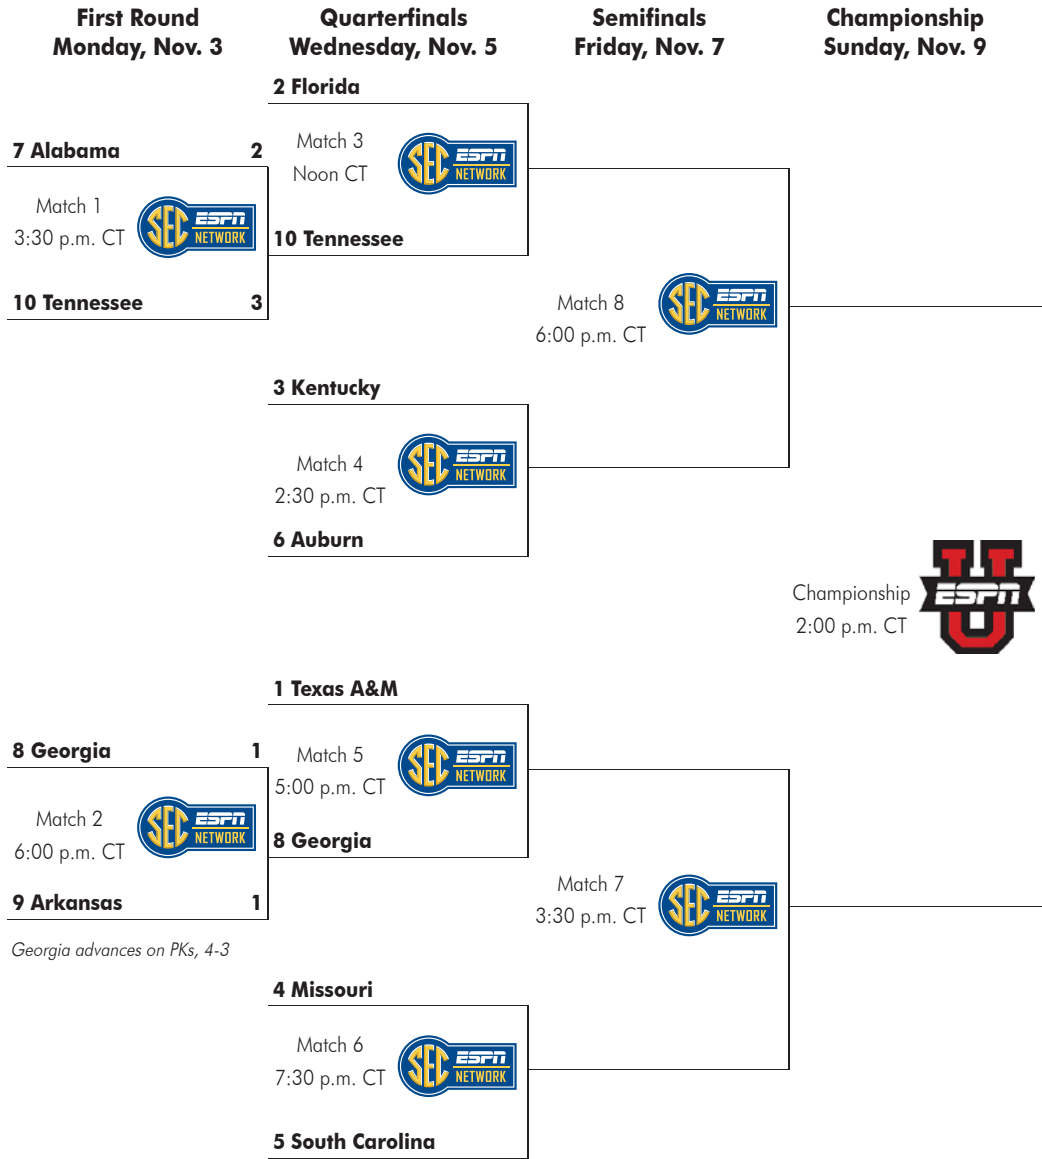

2014 SEC TOURNAMENT
November 3-9 • Orange Beach Sportsplex • Orange Beach, Ala.

SEC TOURNAMENT - NOV. 3-9 - ORANGE BEACH, ALA.

**The Automated ScoreBook For Soccer
South Carolina Combined Team Statistics (as of Oct 30, 2014)
All games**