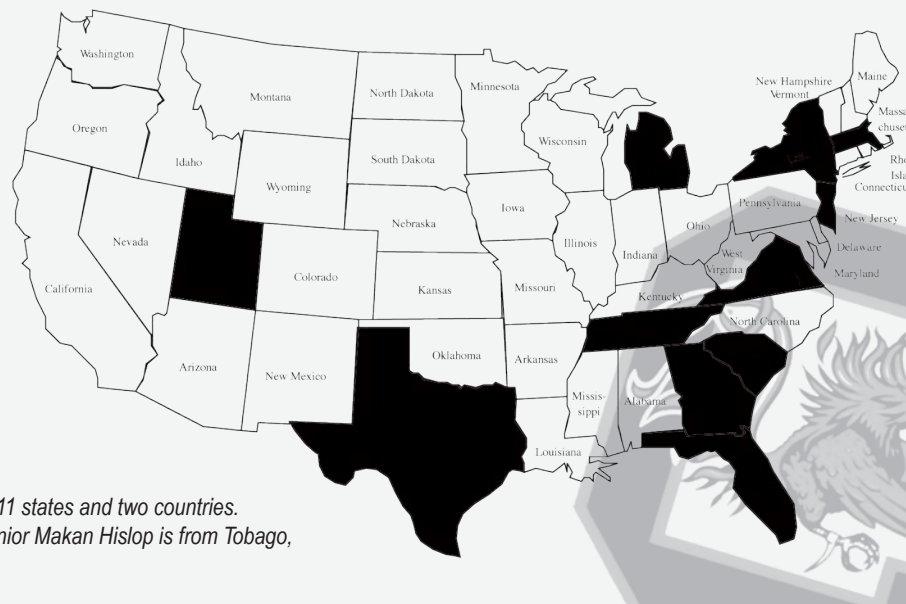

BY CLASS

Seniors	6
Juniors	4
Sophomores	7
Redshirt Freshmen	2
Freshmen	9

PRONUNCIATIONS

Ayo Akinsete	Eye-Oh AH-kin-set-ay
Mario Burstein	BUR-steen
Rob Charest	Shuh-rest
Mike Gustavson	GUST-of-son
Makan Hislop	MACK-in His-lop
Matt Mierley	My-er-lee
Bert Molinary	Muh-lin-ary
Ramon Paracat	Ra-moan Pair-uh-cot
Schuyler Reardon	Sky-ler
Sam Roca	Rock-uh
Mark Wiltse	Wilt-see

COACHING STAFF

Name	Position	Year	Alma Mater
Mark Berson	Head Coach	29th	North Carolina, 1975
Bert Molinary	Assistant Coach	3rd	Excelsior, 2003
Alex Maslow	Assistant Coach	2nd	Furman, 2005

University of South Carolina soccer players hail from 11 states and two countries. Senior Ayo Akinsete is from London, England, and senior Makan Hislop is from Tobago, West Indies.