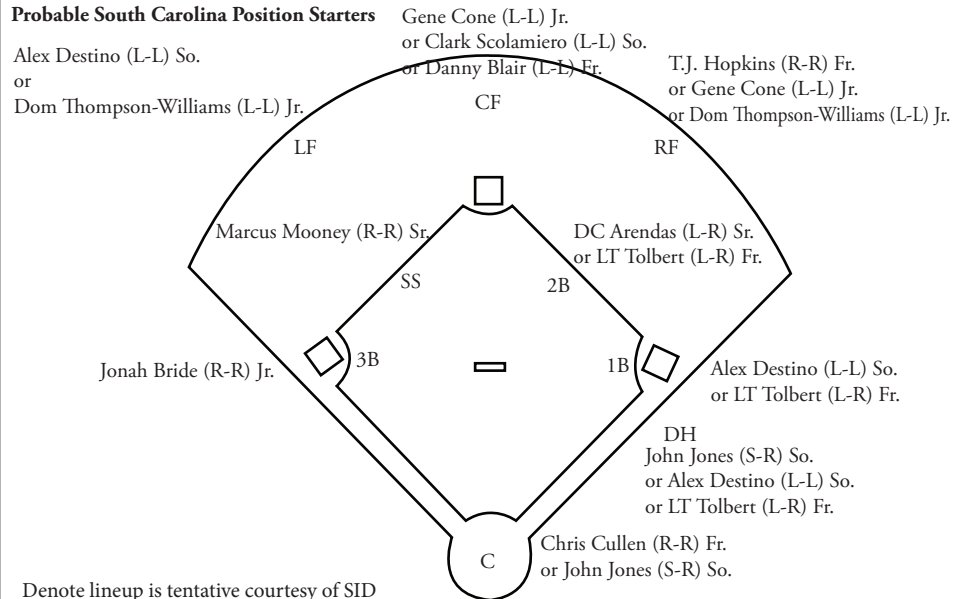

PROGRAM HISTORY

First Year of Baseball.....1892
First Year in SEC.....1992
All-Time Record.....2,487-1,490-17 (.625)
All-Time SEC Record.....399-298-1 (.572)
SEC Championships.....3 (2000, 2002, 2011)
SEC Conference Tournament Titles.....1 (2004)
SEC East Titles.....6 (1999, 2000, 2002, 2003, 2011, 2012)
National Championships.....2 (2010, 2011)
NCAA Appearances/Last.....30/2014
NCAA Tournament Record.....128-64
College World Series Appearances/Last.....11/2012
College World Series Record.....32-20

FACILITY INFORMATION

Stadium (Dimensions).....Founders Park
(L-325, C-400, R-325, A-375)
Capacity.....6,400 permanent 8,242 standing-room only
Press Box Phone.....803-777-6648

MEDIA INFORMATION

Assistant Athletics Director/Media Relations.... Steve Fink
Associate MR Director/Baseball Contact... Andrew Kitick
Media Relations Main Phone.....803-777-5204
Media Relations Fax.....803-777-2967
Kitick Office Phone.....803-777-5257
Kitick Cell Phone.....803-240-4150
Kitick E-mail.....kitick@mailbox.sc.edu
Official Athletics Web Site.....www.gamecocksonline.com
Official Baseball Twitter.....@GamecockBaseball
Media Relations Address.....
University of South Carolina Athletics
Rice Athletics Center
1304 Heyward Street
Columbia, SC 29208

Probable South Carolina Position Starters

FOR STARTERS

South Carolina (30-8, 11-4 SEC) returns home to begin a seven-game homestand this weekend with a three-game SEC series vs. Missouri (20-18, 4-11 SEC). First pitch for the opener on Friday is 7 p.m. with Saturday's game at 4 p.m. and Sunday's series finale set for 1:30 p.m. All three games will be broadcast live on SEC Network Plus and can be heard on the Gamecock IMG Network including flagship station, 107.5 FM, "The Game."

DEDICATION

Saturday will be the official dedication for Founders Park with a pregame ceremony held on the field at Founders Park. Fans are encouraged to be in their seats by 3:45 p.m. for the dedication. South Carolina athletics director Ray Tanner and Founders President & CEO Bruce Brumfield are among the dignitaries attending the festivities.

Founders Federal Credit Union and the University of South Carolina announced in October 2015 a partnership awarding naming rights of the baseball facility to Founders Federal Credit Union changing the name from Carolina Stadium to Founders Park.

The agreement, which continues through 2025, includes official naming rights and other partnership benefits for the South Carolina based credit union. The Founders Federal Credit Union brand is prominent throughout the baseball stadium complex including the outfield scoreboard and video board, interior signage, on-field signage, concourse and plaza signage. In addition, Founders Federal Credit Union receives advertising and promotional packages with the Gamecocks athletics program.

LOOKING BACK

South Carolina went 1-3 last week with a win at Georgia in a three-game SEC series. The Gamecocks are tied with Florida for first place in the SEC. Carolina's 11-4 SEC record is the best conference record by the Gamecocks at the halfway point of the conference slate since the 2011 team went 12-3.

RANKINGS

South Carolina is ranked No. 4 by Collegiate Baseball, No. 8 in the USA Today Coaches poll, No. 11 by the NCBWA and Perfect Game and No. 12 by Baseball America and D1Baseball.

SCHMIDT & WEBB NAMED TO GOLDEN SPIKES AWARD WATCH LIST

South Carolina sophomore right-hander Clarke Schmidt and freshman right-hander Braden Webb are two of 60 players named to USA Baseball's 60-player midseason Golden Spikes Award Watch List as announced on Wednesday.

Sponsored by Major League Baseball and presented in partnership with the Rod Dedeaux Foundation, the 39th Golden Spikes Award will be presented on June 30 in Los Angeles. ESPN will once again serve as the programming sponsor for the Golden Spikes Award.