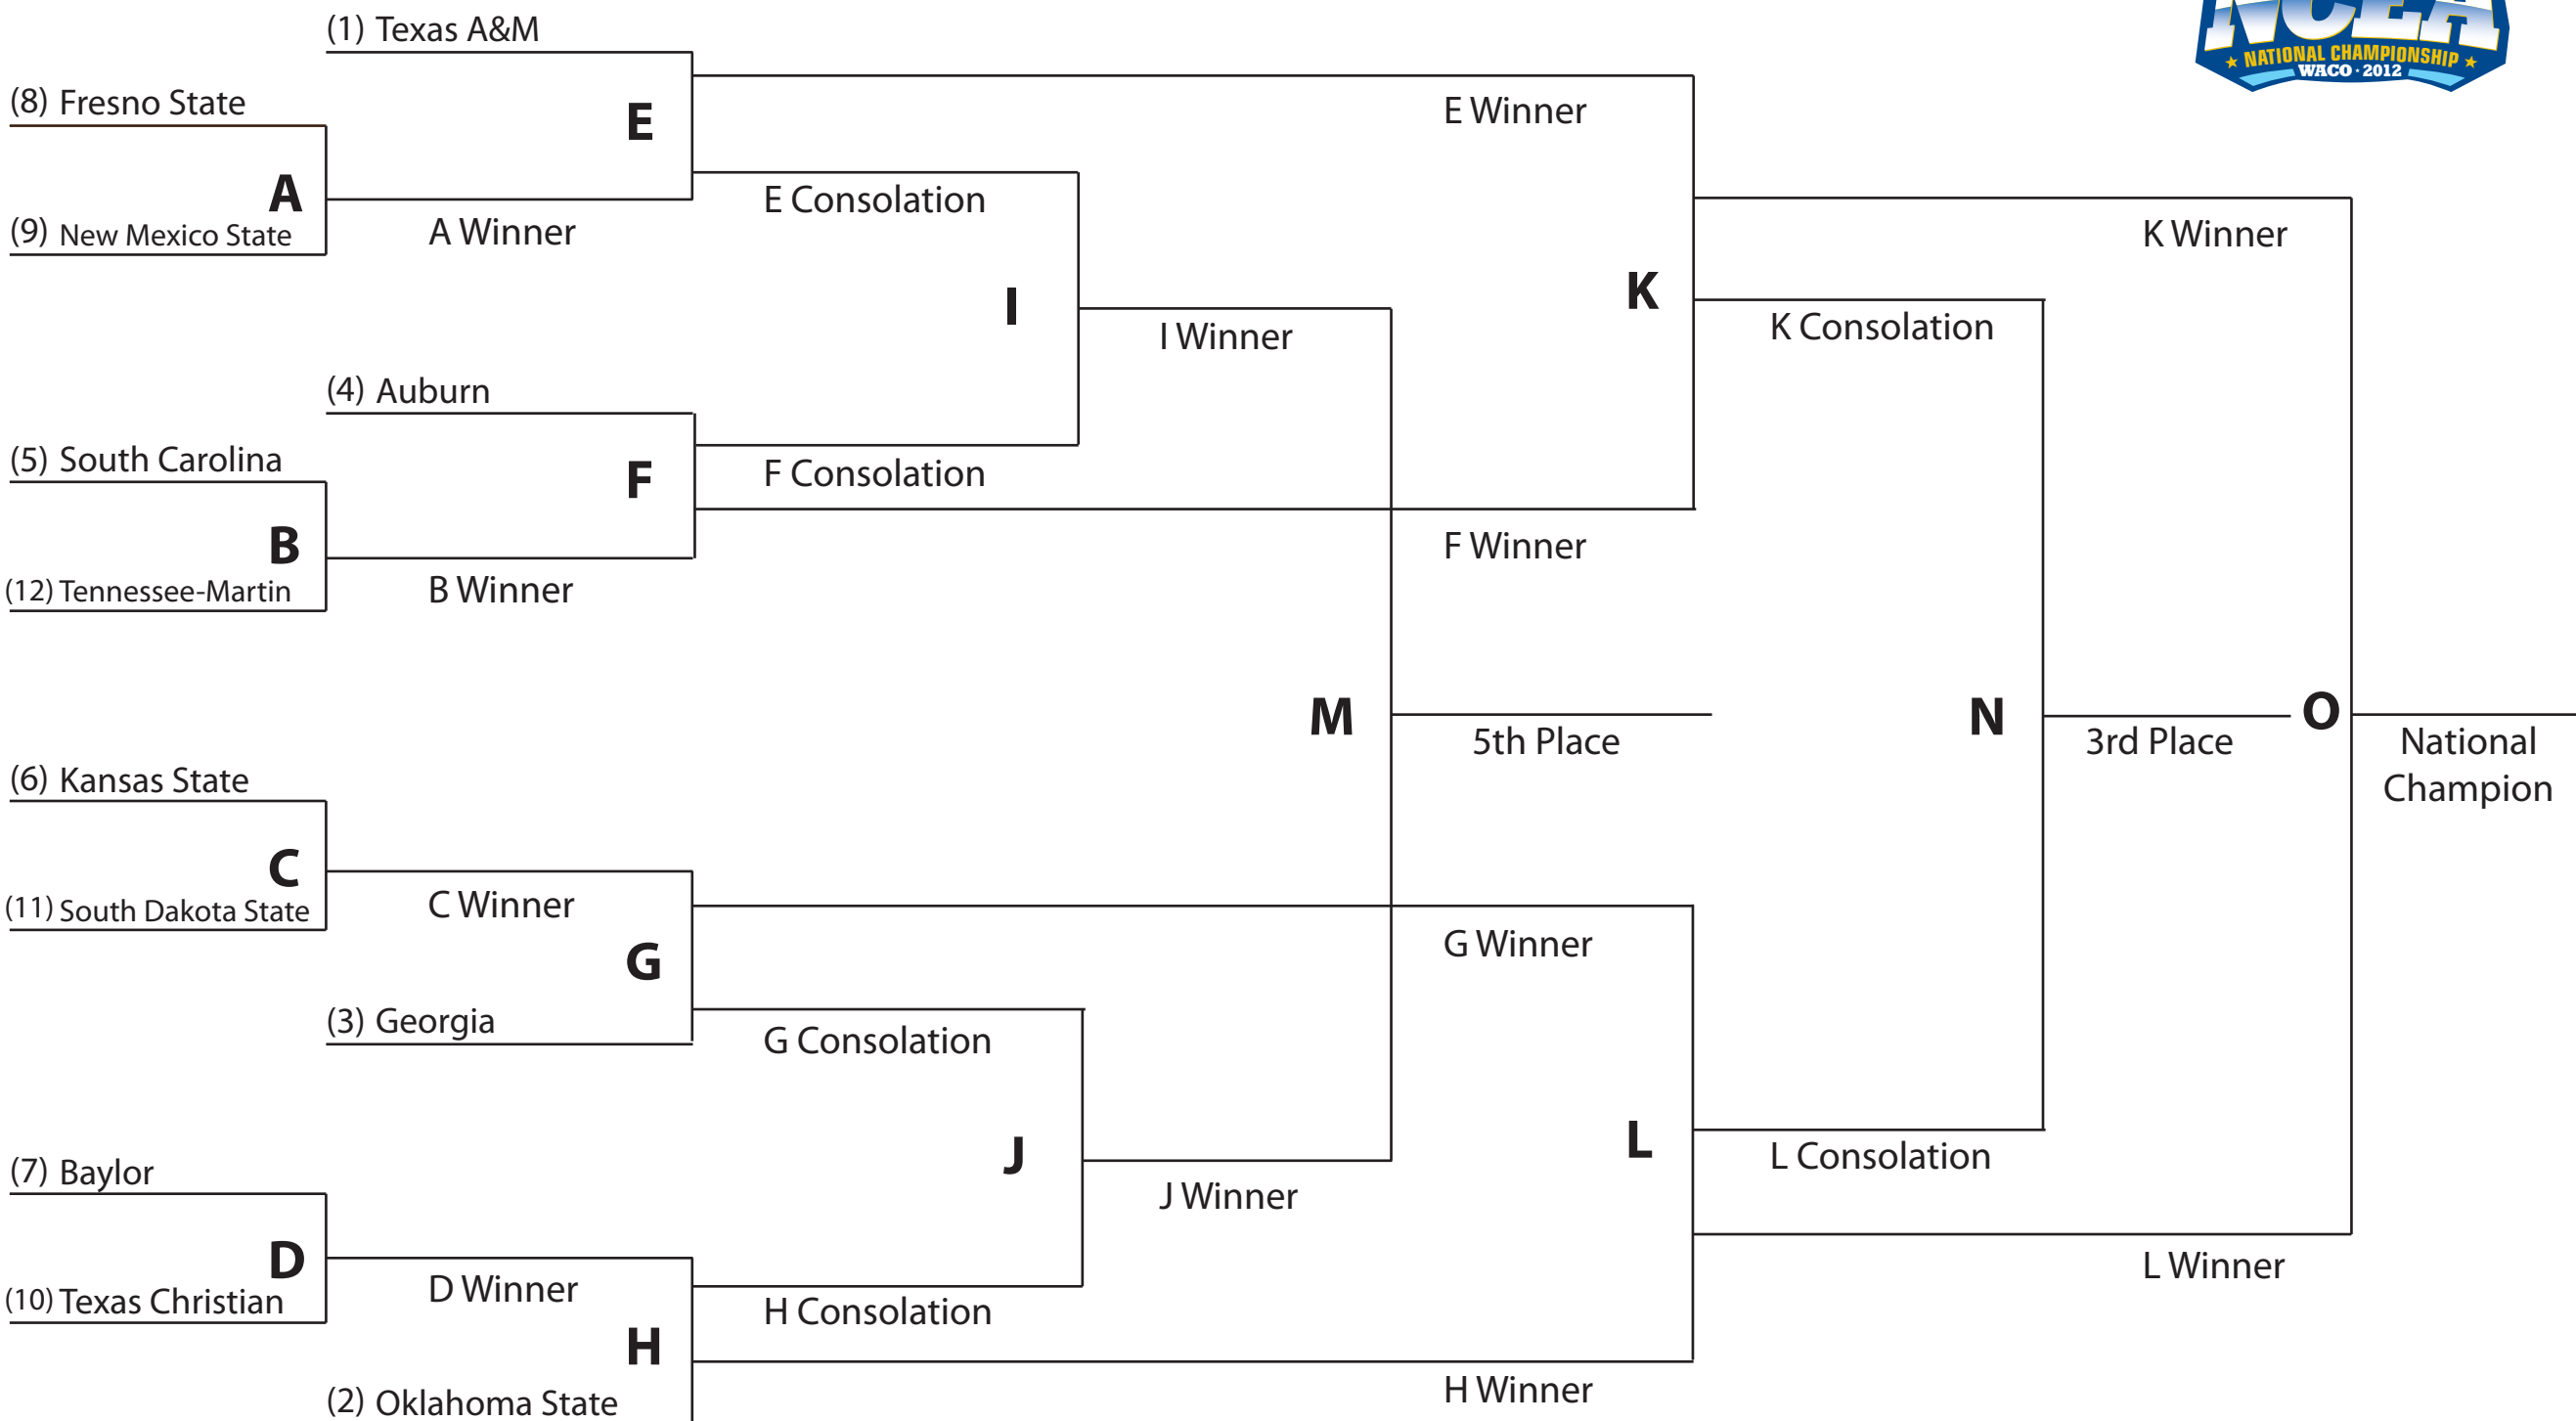

# 2012 National Collegiate Equestrian Championship

April 12-14, 2012 \* Waco, Texas \* Extraco Coliseum Arena

## Western Bracket

Day 1 / Test 1	
A	
B	
C	
D	
Day 1 / Test 2	
E	
F	

Day 2 / Test 2	
G	
H	
Day 2 / Test 3	
I	
J	
K	
L	

Day 3 / Test 4	
M (5th & 6th Placings)	
N (3rd & 4th Placings)	
O (Championship)	