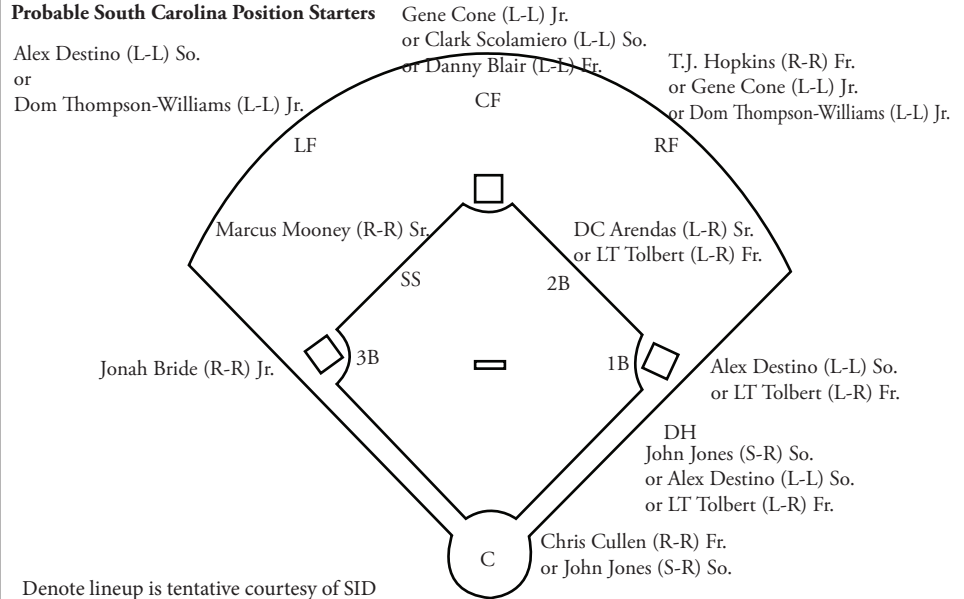

PROGRAM HISTORY

First Year of Baseball.....1892
First Year in SEC.....1992
All-Time Record.....2,487-1,490-17 (.625)
All-Time SEC Record.....399-298-1 (.572)
SEC Championships.....3 (2000, 2002, 2011)
SEC Conference Tournament Titles.....1 (2004)
SEC East Titles.....6 (1999, 2000, 2002, 2003, 2011, 2012)
National Championships.....2 (2010, 2011)
NCAA Appearances/Last.....30/2014
NCAA Tournament Record.....128-64
College World Series Appearances/Last.....11/2012
College World Series Record.....32-20

FACILITY INFORMATION

Stadium (Dimensions).....Founders Park
.....(L-325, C-400, R-325, A-375)
Capacity.....6,400 permanent 8,242 standing-room only
Press Box Phone.....803-777-6648

MEDIA INFORMATION

Assistant Athletics Director/Media Relations.... Steve Fink
Associate MR Director/Baseball Contact... Andrew Kitick
Media Relations Main Phone.....803-777-5204
Media Relations Fax.....803-777-2967
Kitick Office Phone.....803-777-5257
Kitick Cell Phone.....803-240-4150
Kitick E-mail.....kitick@mailbox.sc.edu
Official Athletics Web Site.....www.gamecocksonline.com
Official Baseball Twitter.....@GamecockBasebl
Media Relations Address.....
.....University of South Carolina Athletics
.....Rice Athletics Center
.....1304 Heyward Street
.....Columbia, SC 29208

Probable South Carolina Position Starters

FOR STARTERS

South Carolina (11-2) continues its homestand with a Wednesday night tilt vs. Furman (7-4). First pitch is scheduled for 7 p.m. at Founders Park. The game will be broadcast live on SEC Network Plus and is available on the Gamecock IMG Network including flagship station, 107.5 FM, "The Game."

The Gamecocks will follow up Wednesday night's game with a three-game series vs. Charleston Southern this weekend.

LOOKING BACK

All nine Gamecock starters tallied at least one hit and four Gamecock pitchers combined for 17 strikeouts as 16th-ranked South Carolina defeated Wofford 7-1 to snap a two-game losing streak on Tuesday night at Founders Park.

Dom Thompson-Williams went 3-for-3 with a homer and three RBI to lead the Gamecocks at the plate. Chris Cullen added two hits and LT Tolbert drove in a pair of runs.

In a predetermined split, freshman right-hander Adam Hill went three innings and allowed one run on three hits and five strikeouts to earn the win. He is 3-0 on the year.

RANKINGS

South Carolina is ranked No. 16 in the USA Today coaches poll, No. 17 by D1Baseball, and No. 21 by Collegiate Baseball.

SCHMIDT NAMED SEC PITCHER OF THE WEEK

Sophomore right-hander Clarke Schmidt was named SEC Pitcher of the Week. He struck out a career-high nine batters in eight scoreless innings in Friday's 8-1 win over Clemson. Schmidt's outing was the longest of his career. He is 3-0 on the year with a 0.43 ERA after three starts. Schmidt has struck out 23 batters to just five walks. He has allowed one run on nine hits in 21.0 innings of work. Opponents are batting .143 against him. Schmidt earned the Tom Price Award as MVP of the Gamecocks for the Clemson series. Schmidt's ERA ranks second-best in the SEC. He is also fifth-best in opposing batting average and tied for sixth-highest in the league in strikeouts. Schmidt is one of nine pitchers in the SEC with three wins on the year. In the start before Clemson, he pitched seven scoreless innings and allowed just one walk and one hit with eight strikeouts in a 7-1 win over Penn State.

DYNAMIC DESTINO

Sophomore first baseman Alex Destino was 5-for-5 with four RBI in Friday's 8-1 win over Clemson. Destino's five hits are a career-high as well. He is hitting .339 (19-for-56) for the season with a pair of homers, 16 RBI and 10 runs scored. He has a .464 slugging percentage also. Destino is second on the team with three multi-RBI games and third with five multi-hit games. He enters Wednesday with a five-game hitting streak. Destino ranks tied for sixth in the SEC in runs batted in.

Destino homered twice including a grand slam homer and drove in seven runs, the most by any SEC player this year in a game in South Carolina's 16-5 win over Penn State.

CAREER-HIGH FOR CROPPER

Sophomore right-hander Canaan Cropper made his second career start, pitched a career-high 3.2 innings and struck out a career-high eight batters in a 6-4 win over Winthrop. Cropper is South Carolina's scheduled starter for Wednesday.