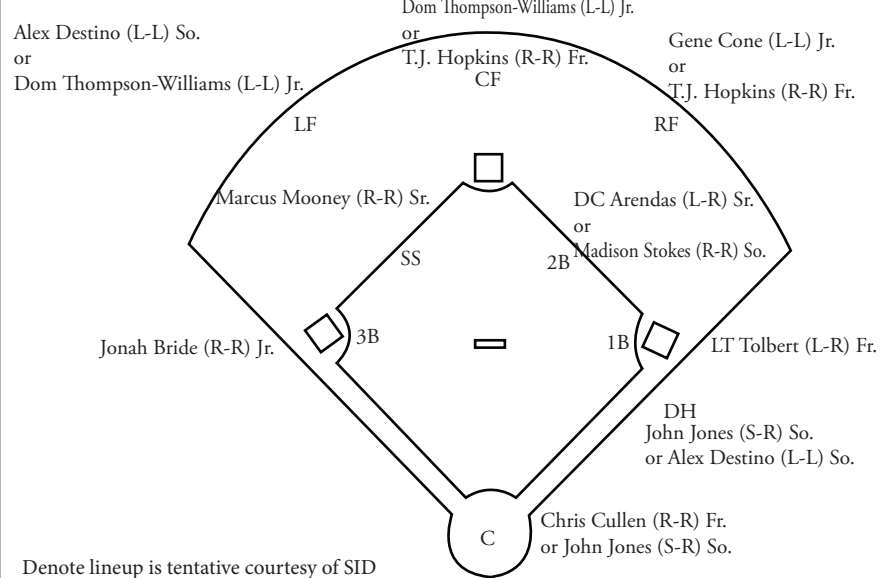

Probable South Carolina Position Starters

FOR STARTERS

South Carolina (37-11, 16-7 SEC) hosts Texas A&M (37-10, 16-8 SEC) in a three-game SEC series at Founders Park. First pitch for the opener on Friday night at Founders Park is scheduled for 7 p.m. The game will be broadcast live on SEC Network Plus. Saturday and Sunday's games will be televised on the SEC Network with Saturday's game at 7:30 p.m. and the Sunday series finale slated for 4 p.m. All three games can also be heard on the Gamecock IMG Network including flagship station, 107.5 FM, "The Game."