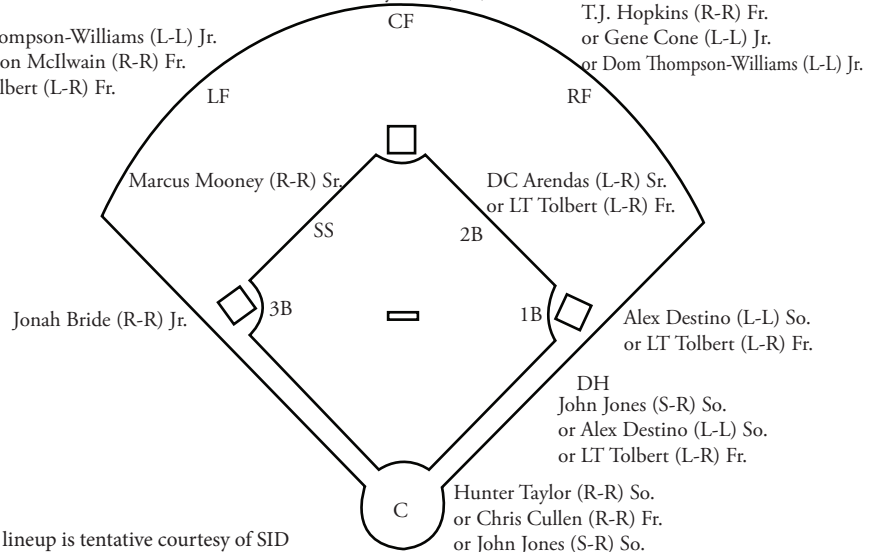

Probable South Carolina Position Starters

Clark Scolamiero (L-L) So.
 or Danny Blair (L-L) Fr.
 Dom Thompson-Williams (L-L) Jr.
 or Brandon McIlwain (R-R) Fr.
 or LT Tolbert (L-R) Fr.

Denote lineup is tentative courtesy of SID