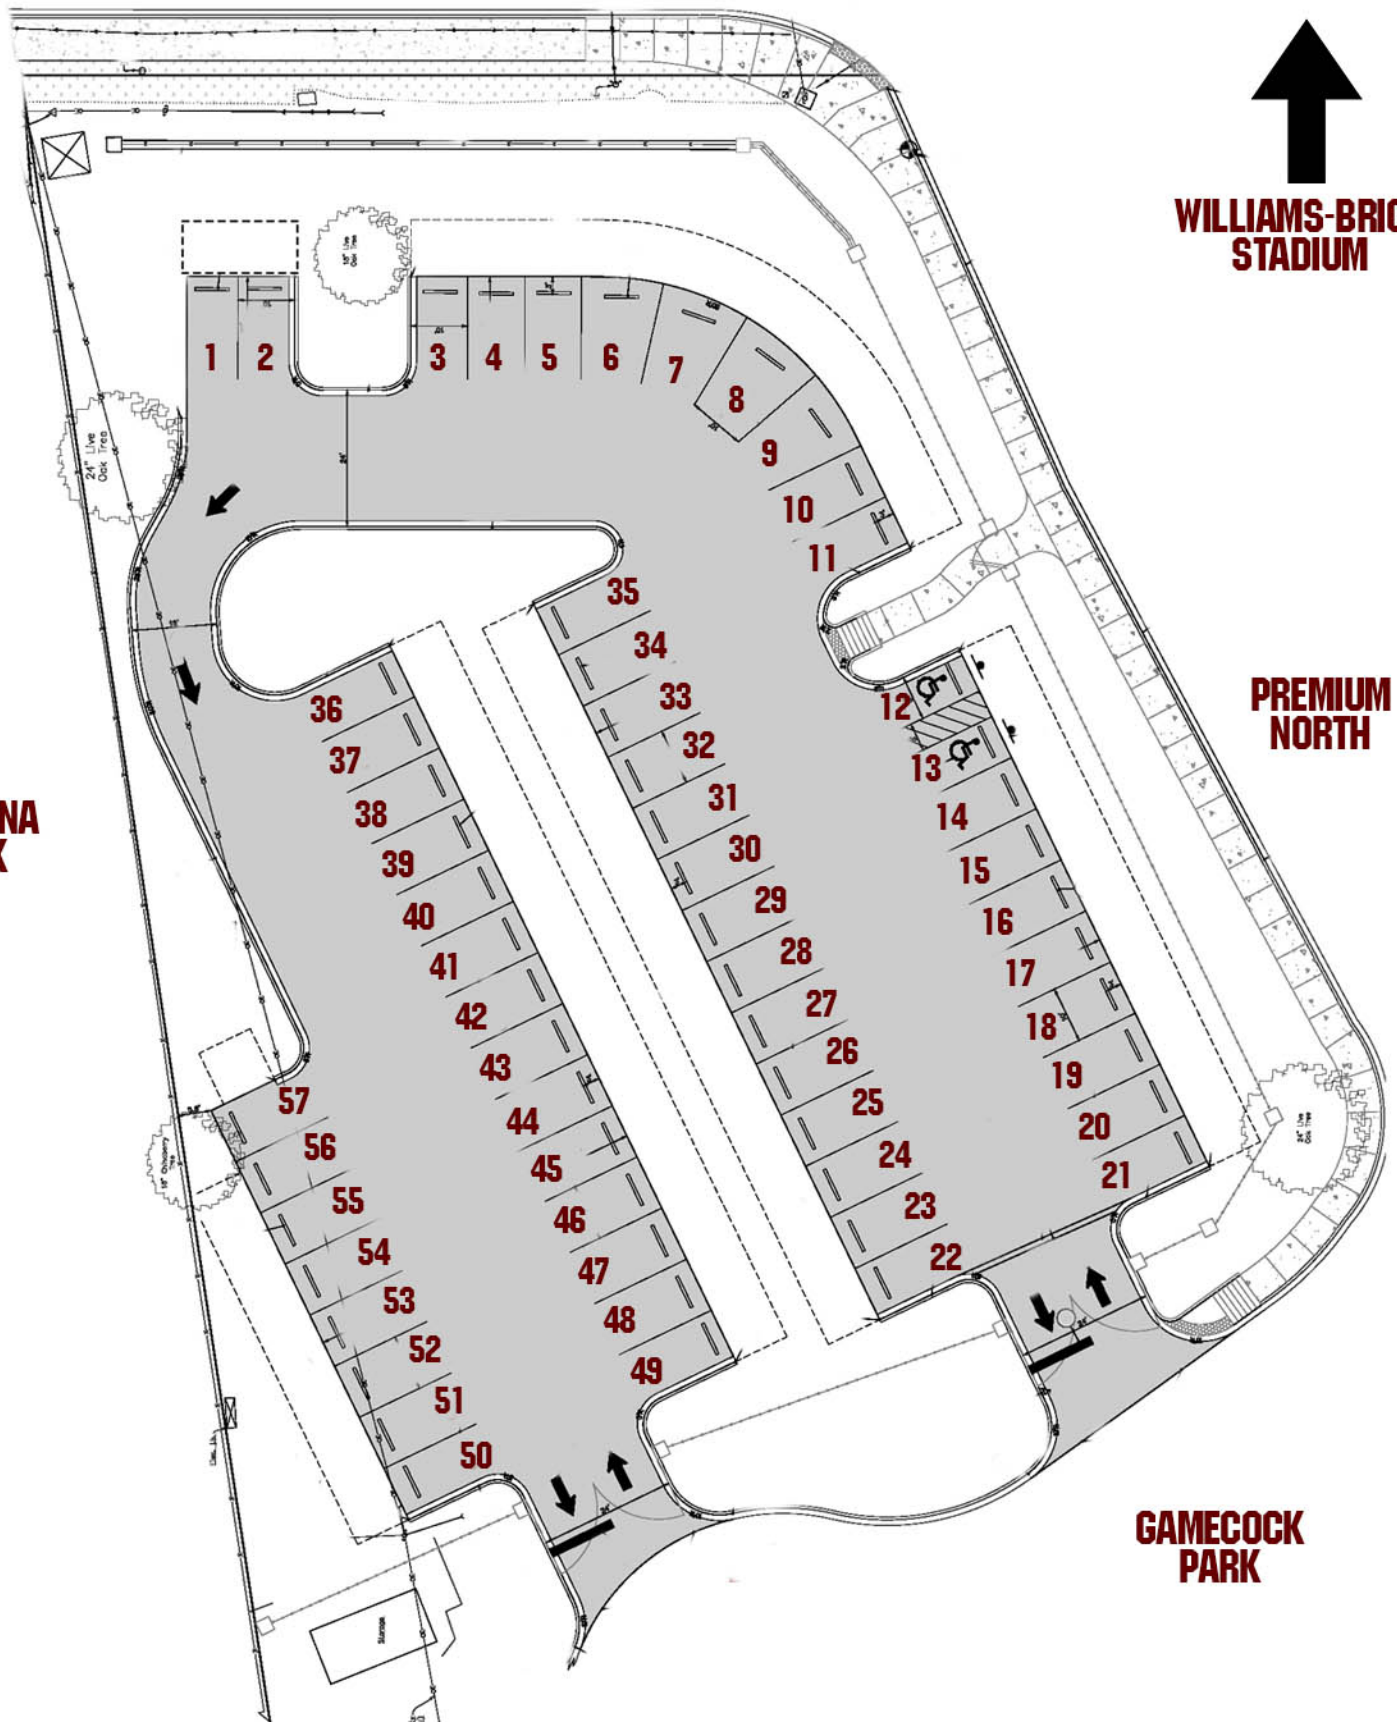

THE **GARNET SOCIETY LOT**
AT WILLIAMS-BRICE STADIUM

BLUFF ROAD

WILLIAMS-BRICE STADIUM

PREMIUM NORTH

CAROLINA WALK

GAMECOCK PARK