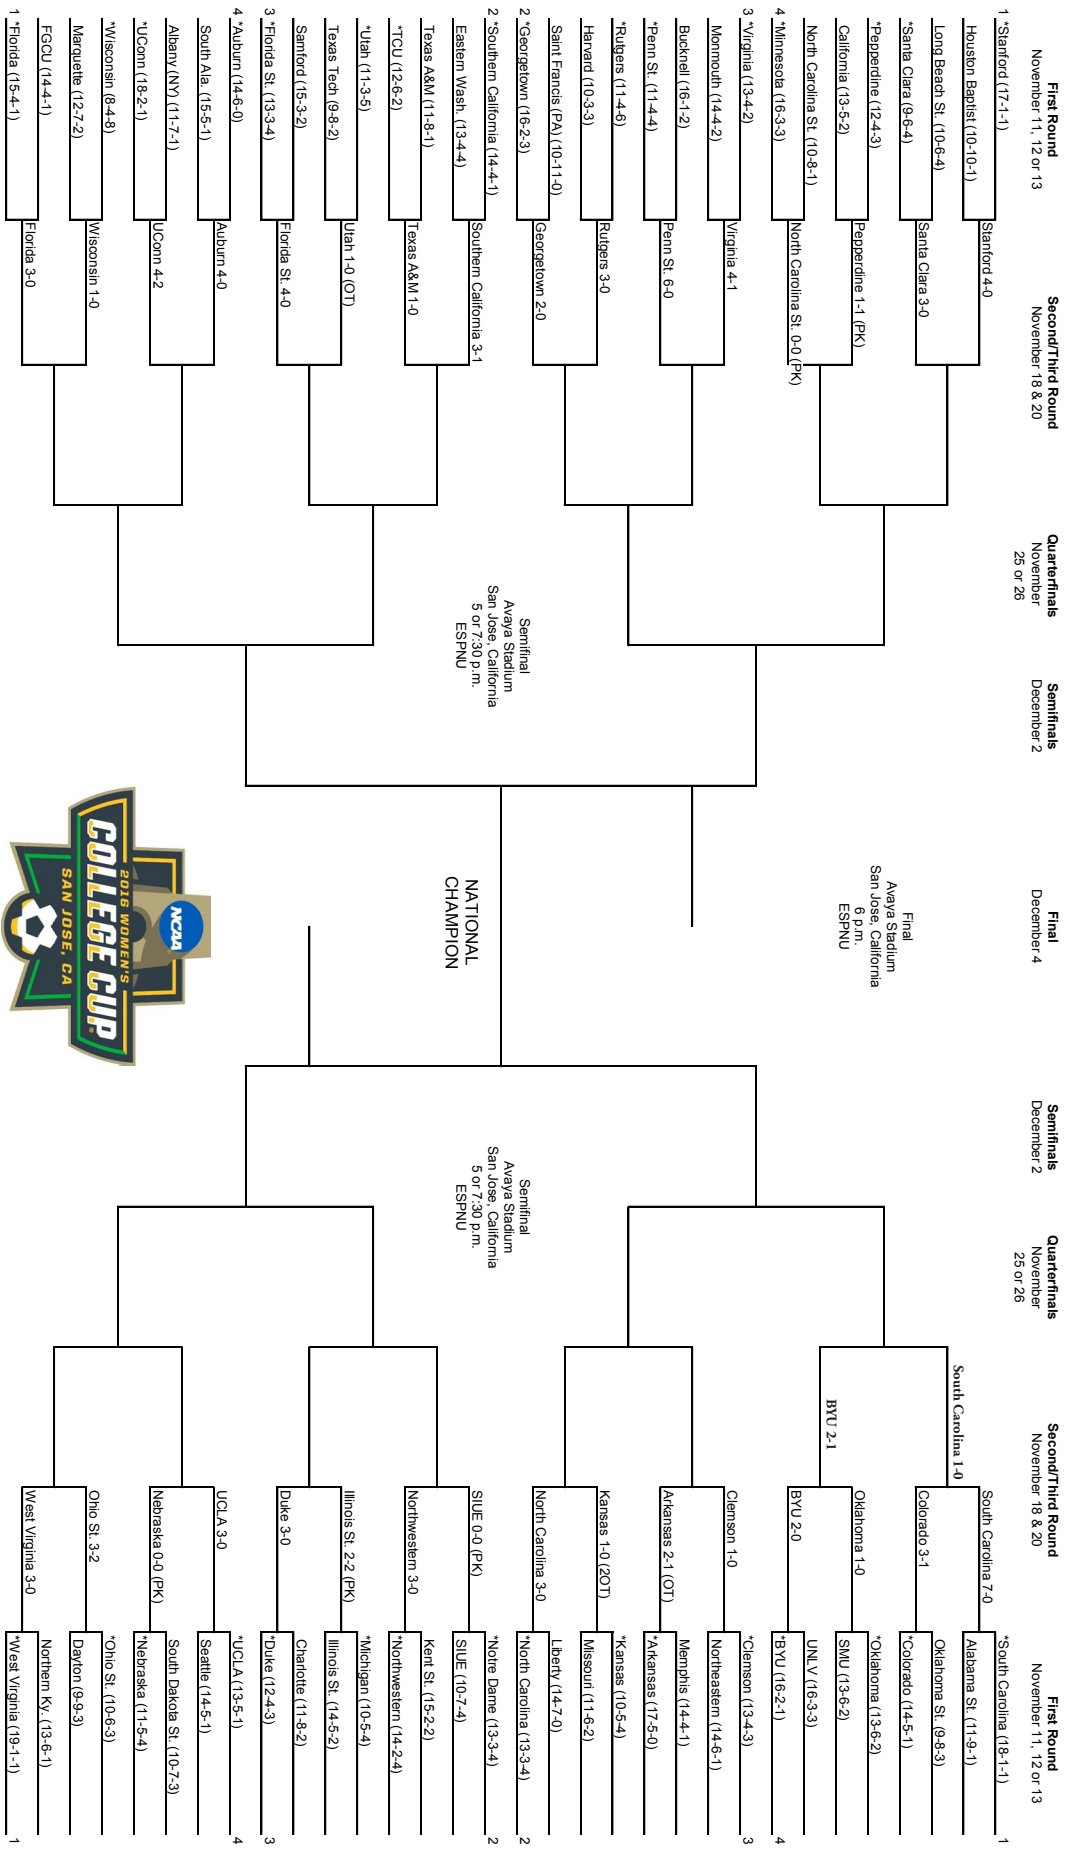

**DIVISION I WOMEN'S
SOCCER CHAMPIONSHIP**

*Host institution for preliminary round games.
All game times are Eastern standard time.
Order of semifinal games determined after quarterfinal round games are completed.

© 2016 National Collegiate Athletic Association. No commercial use without the NCAA's written permission.
The NCAA opposes all forms of sports wagering.