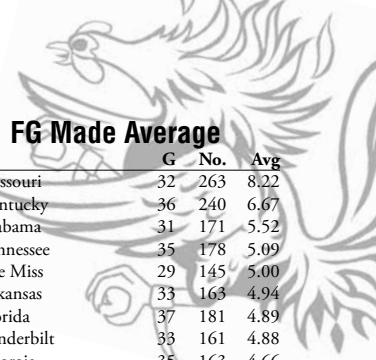

SEC TEAM LEADERS – ALL GAMES

Scoring Offense

	G	Pts	Avg
1. Tennessee	35	2717	77.6
2. Kentucky	36	2713	75.4
3. Florida	37	2611	70.6
4. Texas A&M	35	2445	69.9
5. LSU	34	2346	69.0
6. Arkansas	33	2189	66.3
7. Georgia	35	2320	66.3
8. Auburn	34	2246	66.1
9. Vanderbilt	33	2168	65.7
10. Missouri	32	2100	65.6