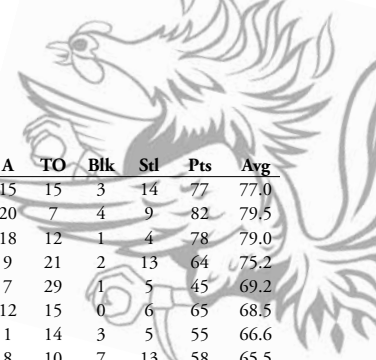

GAME-BY-GAME STATS

South Carolina