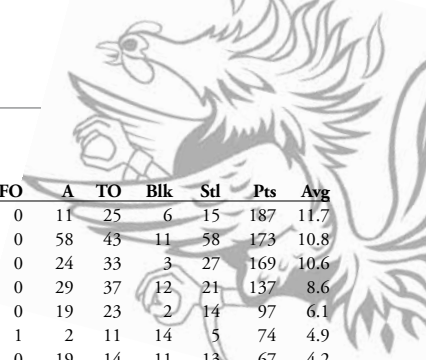

@ = U.S. Virgin Islands Paradise Jam (St. Thomas, USVI)

< = Played at Carolina Coliseum (Columbia, S.C.)

* = SEC Game

^ = SEC Tournament (Duluth, Ga.)

\$ = NCAA Tournament (Boulder, Colo.)

STATS – HOME/AWAY