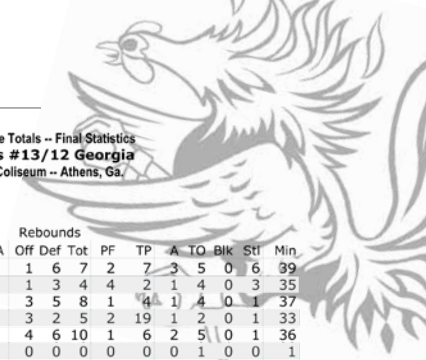

BOX SCORES

Vanderbilt 48 • 12-3, 2-1 SEC

#	Player	Total			3-Ptr			Rebounds			PF	TP	A	TO	Blk	Stl	Min
		FG	FGA	FT	FTA	Off	Def	Tot									
34	CLARKE, Tiffany	f	3-11	0-0	2-2	2	3	5	4	8	1	1	1	0	22		
05	SCHRAAN, Kady	g	0-0	0-0	0-0	1	0	1	0	0	0	2	0	1	29		
10	FOGGIE, Christina	g	4-15	0-4	1-2	3	4	7	3	9	2	3	0	1	37		
11	LISTER, Jasmine	g	2-8	1-2	6-6	0	3	3	2	11	7	4	0	0	40		
30	BROWN, Elan	g	1-8	1-1	4-4	0	5	5	4	7	0	3	1	1	31		
03	BOWE, Heather	g	3-5	0-0	5-6	0	3	3	4	11	0	4	0	0	18		
25	BATEY, Morgan	g	0-0	0-0	0-0	0	0	0	2	0	0	0	0	0	9		
32	SMITH, Gabby	g	0-0	0-0	0-0	0	0	0	1	0	0	0	0	0	5		
44	LONG, Rayte'a	g	0-2	0-0	2-2	1	1	2	0	2	0	0	0	0	9		
Team						5	0	5				1					
Totals			13-49	2-7	20-22	12	19	31	20	48	10	2	3	2	200		
FG % 1st Half:		4-20	20.0%	2nd half:	9-29	31.0%	Game:		13-49	26.5%	Deadball						
3FG % 1st Half:		1-3	33.3%	2nd half:	1-4	25.0%	Game:		2-7	28.6%	Rebounds						
FT % 1st Half:		11-12	91.7%	2nd half:	9-10	90.0%	Game:		20-22	90.9%	2,2						

#18/16 South Carolina 64 • 14-2, 2-1 SEC

#	Player	Total			3-Ptr			Rebounds			PF	TP	A	TO	Blk	Stl	Min
		FG	FGA	FT	FTA	Off	Def	Tot									
21	BRUNER, Ashley	f	4-7	0-0	1-6	1	6	7	3	9	3	3	1	0	30		
24	WELCH, Aleighsa	f	6-8	0-0	1-2	2	3	5	2	13	1	1	0	1	29		
02	WALKER, Ieasia	g	5-11	1-3	1-4	0	3	3	1	12	5	2	1	3	34		
20	WHITE, Sancheon	g	1-5	0-0	3-3	2	6	8	3	5	2	3	3	3	32		
25	MITCHELL, Tiffany	g	3-6	1-1	0-0	1	2	3	4	7	0	5	1	0	20		
05	SESSIONS, Khadijah	g	0-2	0-2	4-4	0	2	2	1	4	1	0	0	0	14		
12	MONTOUT, Wilka	g	1-3	1-3	0-0	1	1	2	1	3	2	0	1	0	8		
31	DOZIER, Asia	g	1-5	0-3	0-0	1	0	1	2	1	1	0	0	0	20		
33	IBIAM, Elem	g	4-5	0-0	1-3	1	1	2	4	9	0	2	0	0	13		
Team						2	0	2									
Totals			25-52	3-12	11-22	11	24	35	20	64	15	17	7	7	200		
FG % 1st Half:		15-26	57.7%	2nd half:	10-26	38.5%	Game:		25-52	48.1%	Deadball						
3FG % 1st Half:		2-6	33.3%	2nd half:	1-4	16.7%	Game:		3-12	25.0%	Rebounds						
FT % 1st Half:		4-6	66.7%	2nd half:	7-16	43.8%	Game:		11-22	50.0%	6						

Score by periods	1st	2nd	Total
Vanderbilt	20	28	48
#18/16 South Carolina	36	28	64

Score tied - 0 times.
Lead changed - 2 times.

#18/16 South Carolina 40 • 14-3 (2-2)

#	Player	Total			3-Ptr			Rebounds			PF	TP	A	TO	Blk	Stl	Min
		FG	FGA	FT	FTA	Off	Def	Tot									
02	WALKER, Ieasia	*	2-11	0-5	3-8	1	6	7	2	7	3	5	0	6	39		
20	WHITE, Sancheon	*	0-5	0-2	2-2	1	3	4	4	2	1	4	0	3	35		
21	BRUNER, Ashley	*	2-6	0-0	0-0	3	5	8	1	4	1	4	0	1	37		
24	WELCH, Aleighsa	*	8-10	0-0	3-5	3	2	5	2	19	1	2	0	1	33		
25	MITCHELL, Tiffany	*	3-10	0-2	0-1	4	6	10	1	6	2	5	1	1	36		
05	SESSIONS, Khadijah	*	0-1	0-1	0-0	0	0	0	0	0	0	0	0	0	1		
12	MONTOUT, Wilka	*	0-0	0-0	0-0	0	0	0	0	0	0	0	0	0	1		
31	DOZIER, Asia	*	0-2	0-1	0-0	0	0	0	0	0	0	0	0	0	6		
33	IBIAM, Elem	*	1-2	0-0	0-0	0	1	1	2	2	0	2	0	1	12		
Team						0	2	2									
Totals			16-47	0-11	8-16	12	25	37	12	40	8	24	0	13	200		
FG % 1st Half:		11-24	45.8%	2nd half:	5-23	21.7%	Game:		16-47	34.0%	Deadball						
3FG % 1st Half:		0-4	0.0%	2nd half:	0-7	0.0%	Game:		0-11	0.0%	Rebounds						
FT % 1st Half:		3-7	42.9%	2nd half:	5-9	55.6%	Game:		8-16	50.0%	6						

#13/12 Georgia 42 • 15-2 (3-1)