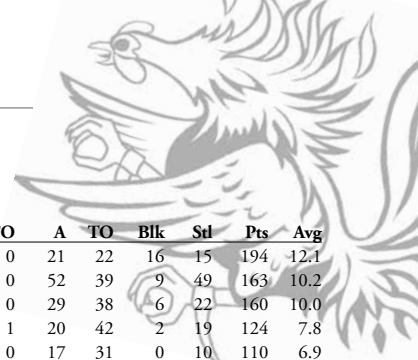

STATS – SEC GAMES

	OVERALL	HOME	AWAY
CONFERENCE	11-5	6-2	5-3

##	Player	GP		TOTAL		3-PTS			REBOUNDS				PF		FO		A		TO		Blk		Stl		Pts		Avg																				
		GS	Min	Avg	FG	FGA	Pct	3FG	FGA	Pct	FT	FTA	Pct	Off	Def	Tot	Avg	PF	FO	A	TO	Blk	Stl	Pts	Avg																						
24	Welch, Aleighsa	16	16	530	33.1	64	112	.571	0	0	.000	66	91	.725	56	53	109	6.8	33	0	21	22	16	15	194	-12.1																					
02	Walker, Ieasia	16	16	553	34.6	60	178	.337	20	72	.278	23	46	.500	18	62	80	5.0	27	0	52	39	9	49	163	10.2																					
21	Bruner, Ashley	16	16	509	31.8	65	157	.414	0	3	.000	30	87	.345	47	78	125	7.8	39	0	29	38	6	22	160	10.0																					
25	Mitchell, Tiffany	16	13	448	28.0	42	130	.323	9	30	.300	31	44	.705	26	45	71	4.4	28	1	20	42	2	19	124	7.8																					
05	Sessions, Khadijah	16	3	310	19.4	28	87	.322	9	33	.273	45	66	.682	11	16	27	1.7	28	0	17	31	0	10	110	6.9																					
33	Ibiam, Elem	15	0	210	14.0	28	56	.500	0	0	.000	15	30	.500	22	31	53	3.5	26	1	1	13	13	3	71	4.7																					
20	White, Sancheon	16	16	424	26.5	23	92	.250	3	31	.097	10	14	.714	26	44	70	4.4	40	1	16	24	5	14	59	3.7																					
31	Dozier, Asia	14	0	134	9.6	11	48	.229	5	31	.161	1	3	.333	6	16	22	1.6	9	0	9	5	1	1	28	2.0																					
12	Montout, Wilka	13	0	82	6.3	5	24	.208	2	11	.182	3	4	.750	8	6	14	1.1	7	0	2	2	3	0	15	1.2																					
TEAM.....																																															
Total.....		16				326		884		.369		48		211		.227		224		385		.582		254		386		640		40.0		237		3		167		223		55		133		924		57.8	
Opponents.....		16				317		849		.373		54		168		.321		157		239		.657		179		376		555		34.7		310		12		154		259		73		80		845		52.8	

Team Statistics

Team Stats	SC	OPP
SCORING	924	845
Points per game	57.8	52.8
Scoring margin	+4.9	-
FIELD GOALS-ATT	326-884	317-849
Field goal pct	.369	.373
3 POINT FG-ATT	48-211	54-168
3-point FG pct	.227	.321
3-pt FG made per game	3.0	3.4
FREE THROWS-ATT	224-385	157-239
Free throw pct	.582	.657
F-Throws made per game	14.0	9.8
REBOUNDS	640	555
Rebounds per game	40.0	34.7
Rebounding margin	+5.3	-
ASSISTS	167	154
Assists per game	10.4	9.6
TURNOVERS	223	259
Turnovers per game	13.9	16.2
Turnover margin	+2.3	-
Assist/turnover ratio	0.7	0.6
STEALS	133	80
Steals per game	8.3	5.0
BLOCKS	55	73
Blocks per game	3.4	4.6
WINNING STREAK	1	-
Home win streak	2	-
ATTENDANCE	32406	17462
Home games-Avg/Game	8-4051	8-2183
Neutral site-Avg/Game	-	0-0

Results and Game-by-Game Leaders