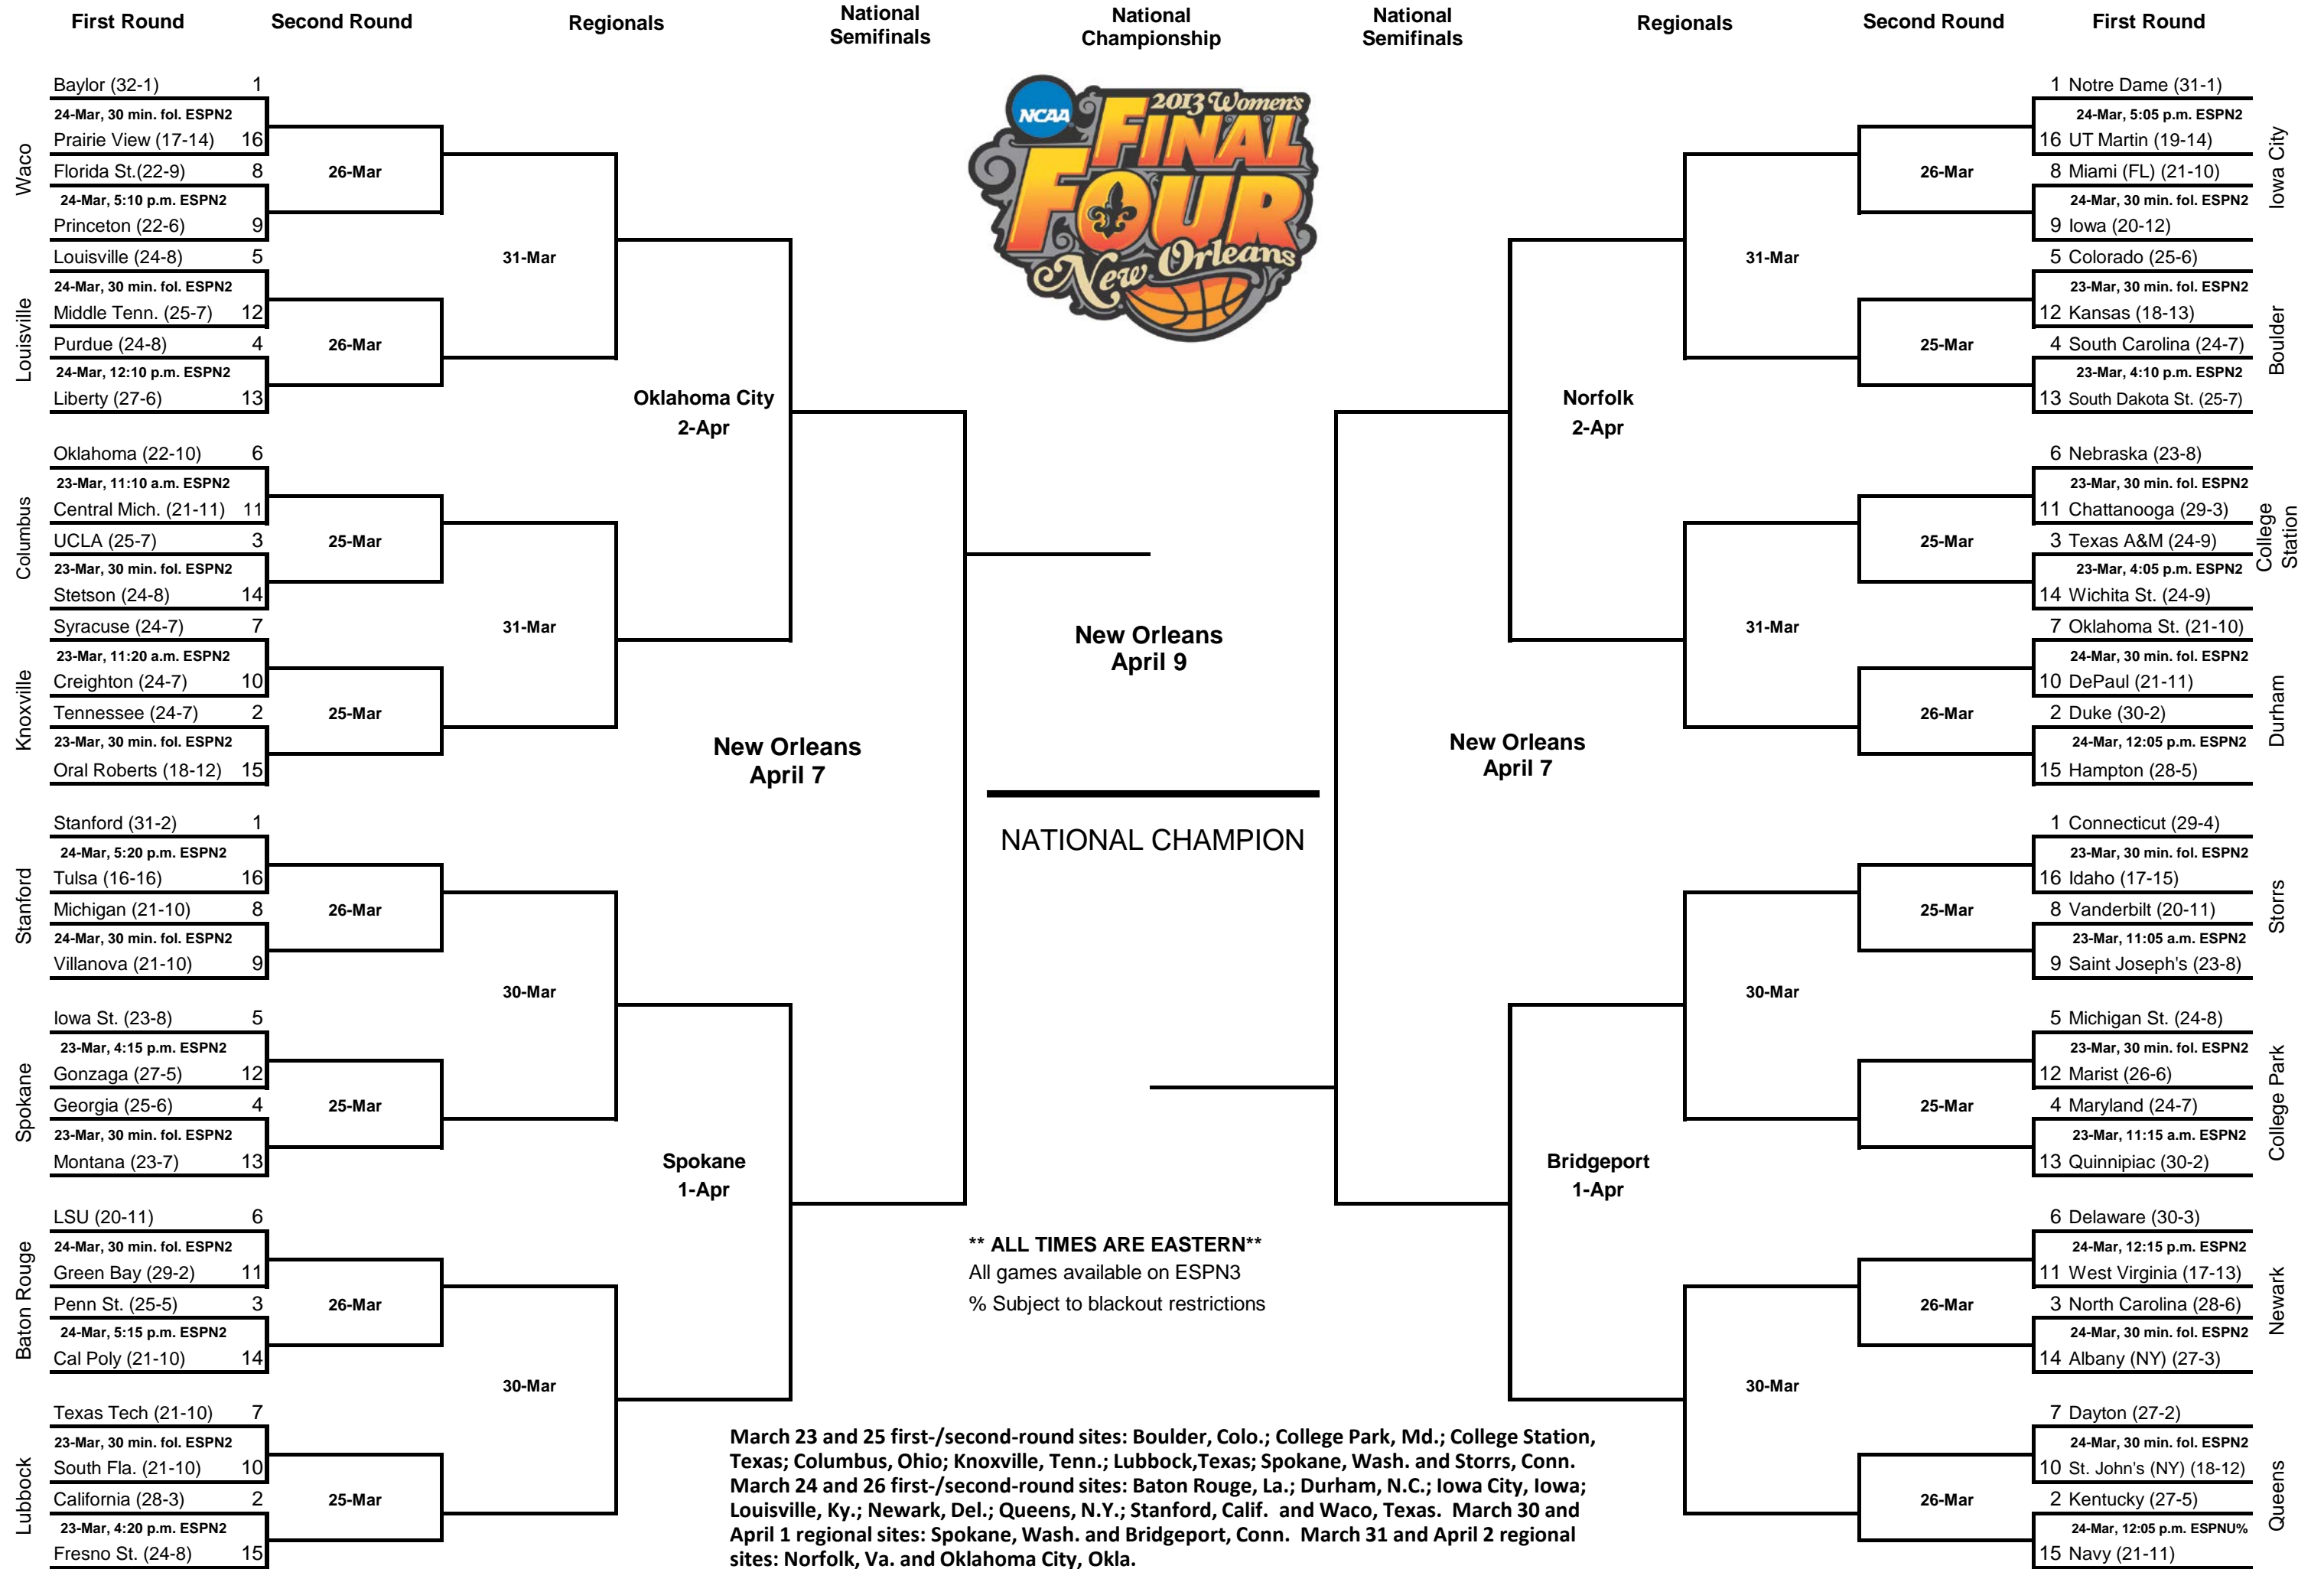

2013 NCAA Division I Women's BASKETBALL CHAMPIONSHIP

**** ALL TIMES ARE EASTERN****
 All games available on ESPN3
 % Subject to blackout restrictions

March 23 and 25 first-/second-round sites: Boulder, Colo.; College Park, Md.; College Station, Texas; Columbus, Ohio; Knoxville, Tenn.; Lubbock, Texas; Spokane, Wash. and Storrs, Conn.
 March 24 and 26 first-/second-round sites: Baton Rouge, La.; Durham, N.C.; Iowa City, Iowa; Louisville, Ky.; Newark, Del.; Queens, N.Y.; Stanford, Calif. and Waco, Texas. March 30 and April 1 regional sites: Spokane, Wash. and Bridgeport, Conn. March 31 and April 2 regional sites: Norfolk, Va. and Oklahoma City, Okla.