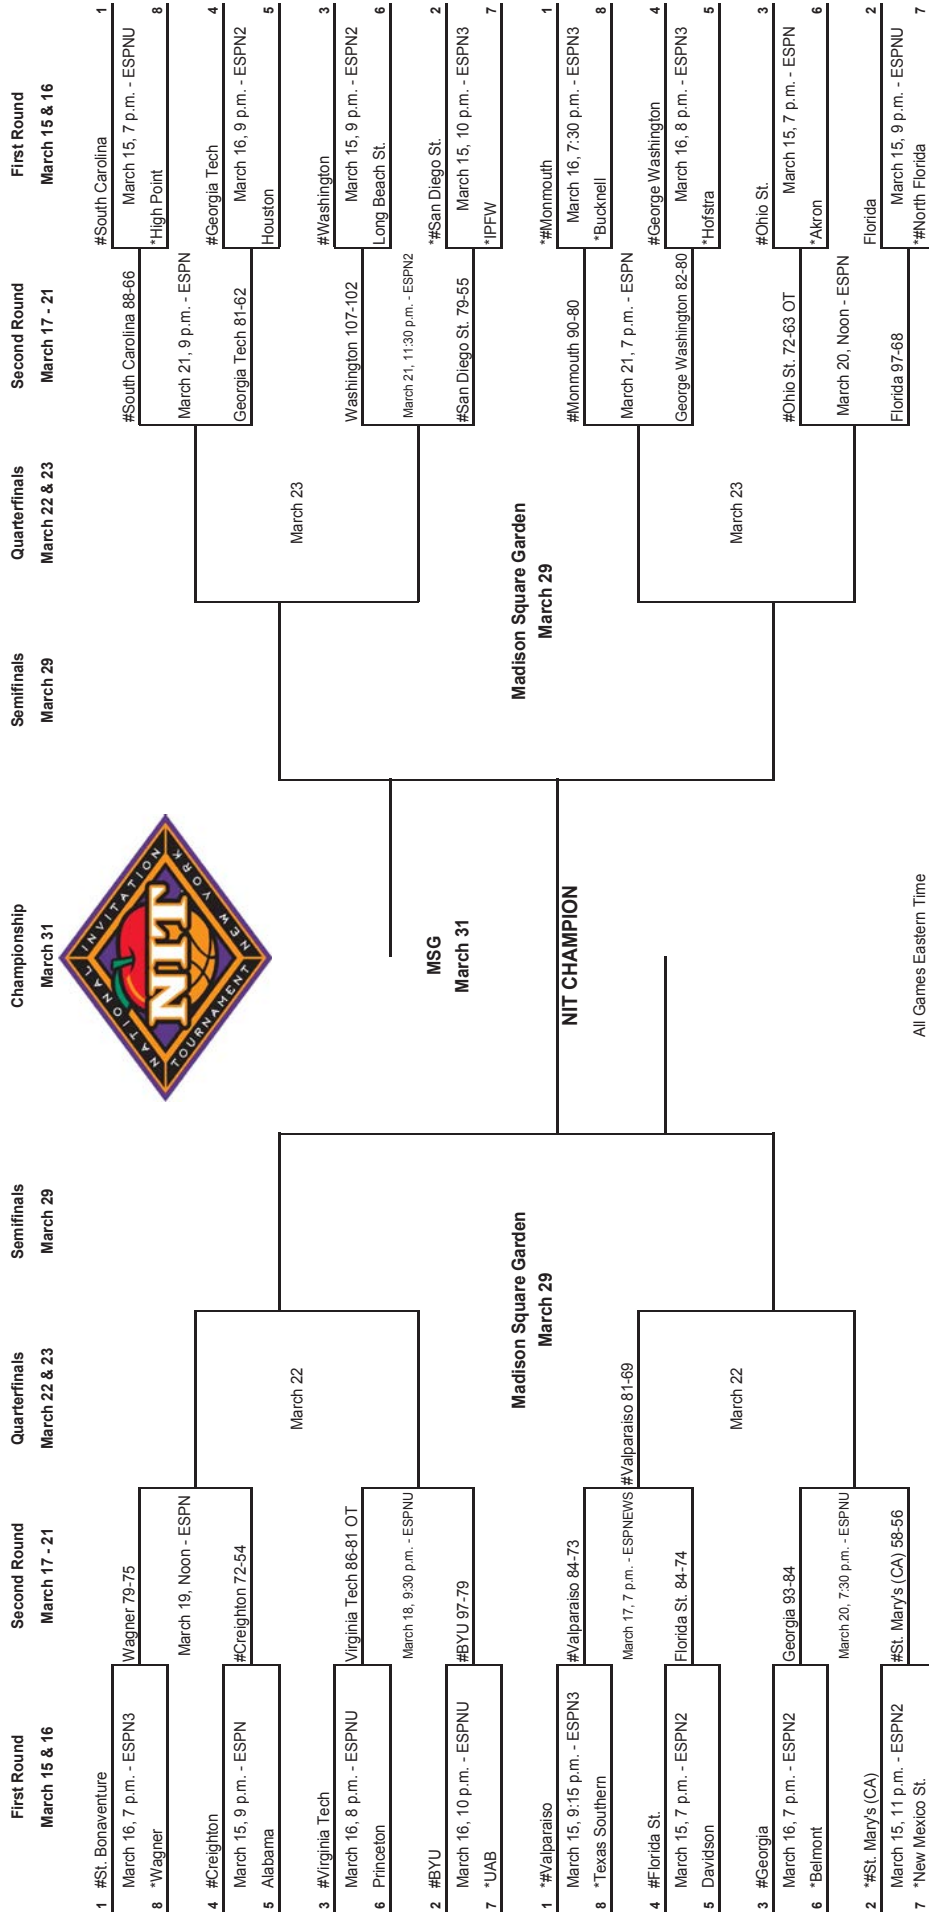

2016 NATIONAL INVITATION TOURNAMENT

MSG
March 31

NIT CHAMPION

All Games Eastern Time
*Automatic Qualifiers - Regular Season Conference Champions
#Host Institution

© Copyright 2016 NIT, L.L.C.

ROSTER BREAKDOWN

Returning Starters (4)

Michael Carrera
Laimonas Chatkevicius
Duane Notice
Sindarius Thornwell
*based on final game of 2014-15 season

Returning Letterwinners (8)

Michael Carrera
Laimonas Chatkevicius
Mindaugas Kacinas
Justin McKie
Duane Notice
Brian Steele
Marcus Stroman
Sindarius Thornwell

Guards (9)

TeMarcus Blanton
PJ Dozier
Jamall Gregory
Justin McKie
Duane Notice
John Ragin
Brian Steele
Marcus Stroman
Sindarius Thornwell

Forwards (7)

Michael Carrera
Laimonas Chatkevicius
Eric Cobb
Raymond Doby
Jarrell Holliman
Mindaugas Kacinas
Chris Silva

By Height

Jamall Gregory (6-2)
Duane Notice (6-2)
John Ragin (6-2)
Marcus Stroman (6-2)
Justin McKie (6-4)
TeMarcus Blanton (6-5)
Michael Carrera (6-5)
Brian Steele (6-5)
Sindarius Thornwell (6-5)
Raymond Doby (6-6)
PJ Dozier (6-6)
Jarrell Holliman (6-7)
Mindaugas Kacinas (6-7)
Eric Cobb (6-9)
Chris Silva (6-9)
Laimonas Chatkevicius (6-11)

2015-16 SOUTH CAROLINA MEN'S BASKETBALL ROSTER

Alphabetical Roster

No.	Name	Pos.	Ht.	Wt.	Cl.	Exp.	Hometown/High/Last School
5	TeMarcus Blanton	G	6-5	215	R-FR	HS	Locust Grove, Ga./Luella
24	Michael Carrera	F	6-5	214	SR	3VL	Anzoategui, Venezuela/Montrose Christian School
14	Laimonas Chatkevicius	F	6-11	245	SR	3VL	Klaipeda, Lithuania/South Kent School
23	Eric Cobb	F	6-9	296	FR	HS	Jacksonville, Fla./St. Francis Academy (Maryland)
2	Raymond Doby	F	6-6	233	FR	HS	Cahokia, Ill./Montrose Christian/St. John's Northwestern Military Acad. (Wisconsin)
15	PJ Dozier	G	6-6	200	FR	HS	Columbia, S.C./Spring Valley
4	Jamall Gregory	G	6-2	202	FR	HS	Washington, D.C./Coolidge/Elev8 Institute (Florida)
31	Jarrell Holliman	F	6-7	200	R-SO	1VL	Alpharetta, Ga./Alpharetta/Elmhurst College
25	Mindaugas Kacinas	F	6-7	229	SR	3VL	Klaipeda, Lithuania/Word of Life Fire Traditional School
20	Justin McKie	G	6-4	197	JR	2VL	Columbia, S.C./Irmo
10	Duane Notice	G	6-2	218	JR	2VL	Woodbridge, Canada/St. Michael's/St. Thomas More (Oakdale, Conn.)
21	John Ragin	G	6-2	177	FR	HS	Eastover, S.C./Cardinal Newman
30	Chris Silva	F	6-9	220	FR	HS	Libreville, Gabon/Roselle (N.J.) Catholic
35	Brian Steele	F	6-5	204	SR	3VL	Greenville, S.C./Wade Hampton School
1	Marcus Stroman	G	6-2	185	SO	1VL	Columbia, S.C./Keenan
0	Sindarius Thornwell	G	6-5	215	JR	2VL	Lancaster, S.C./Oak Hill Academy

Numerical Roster