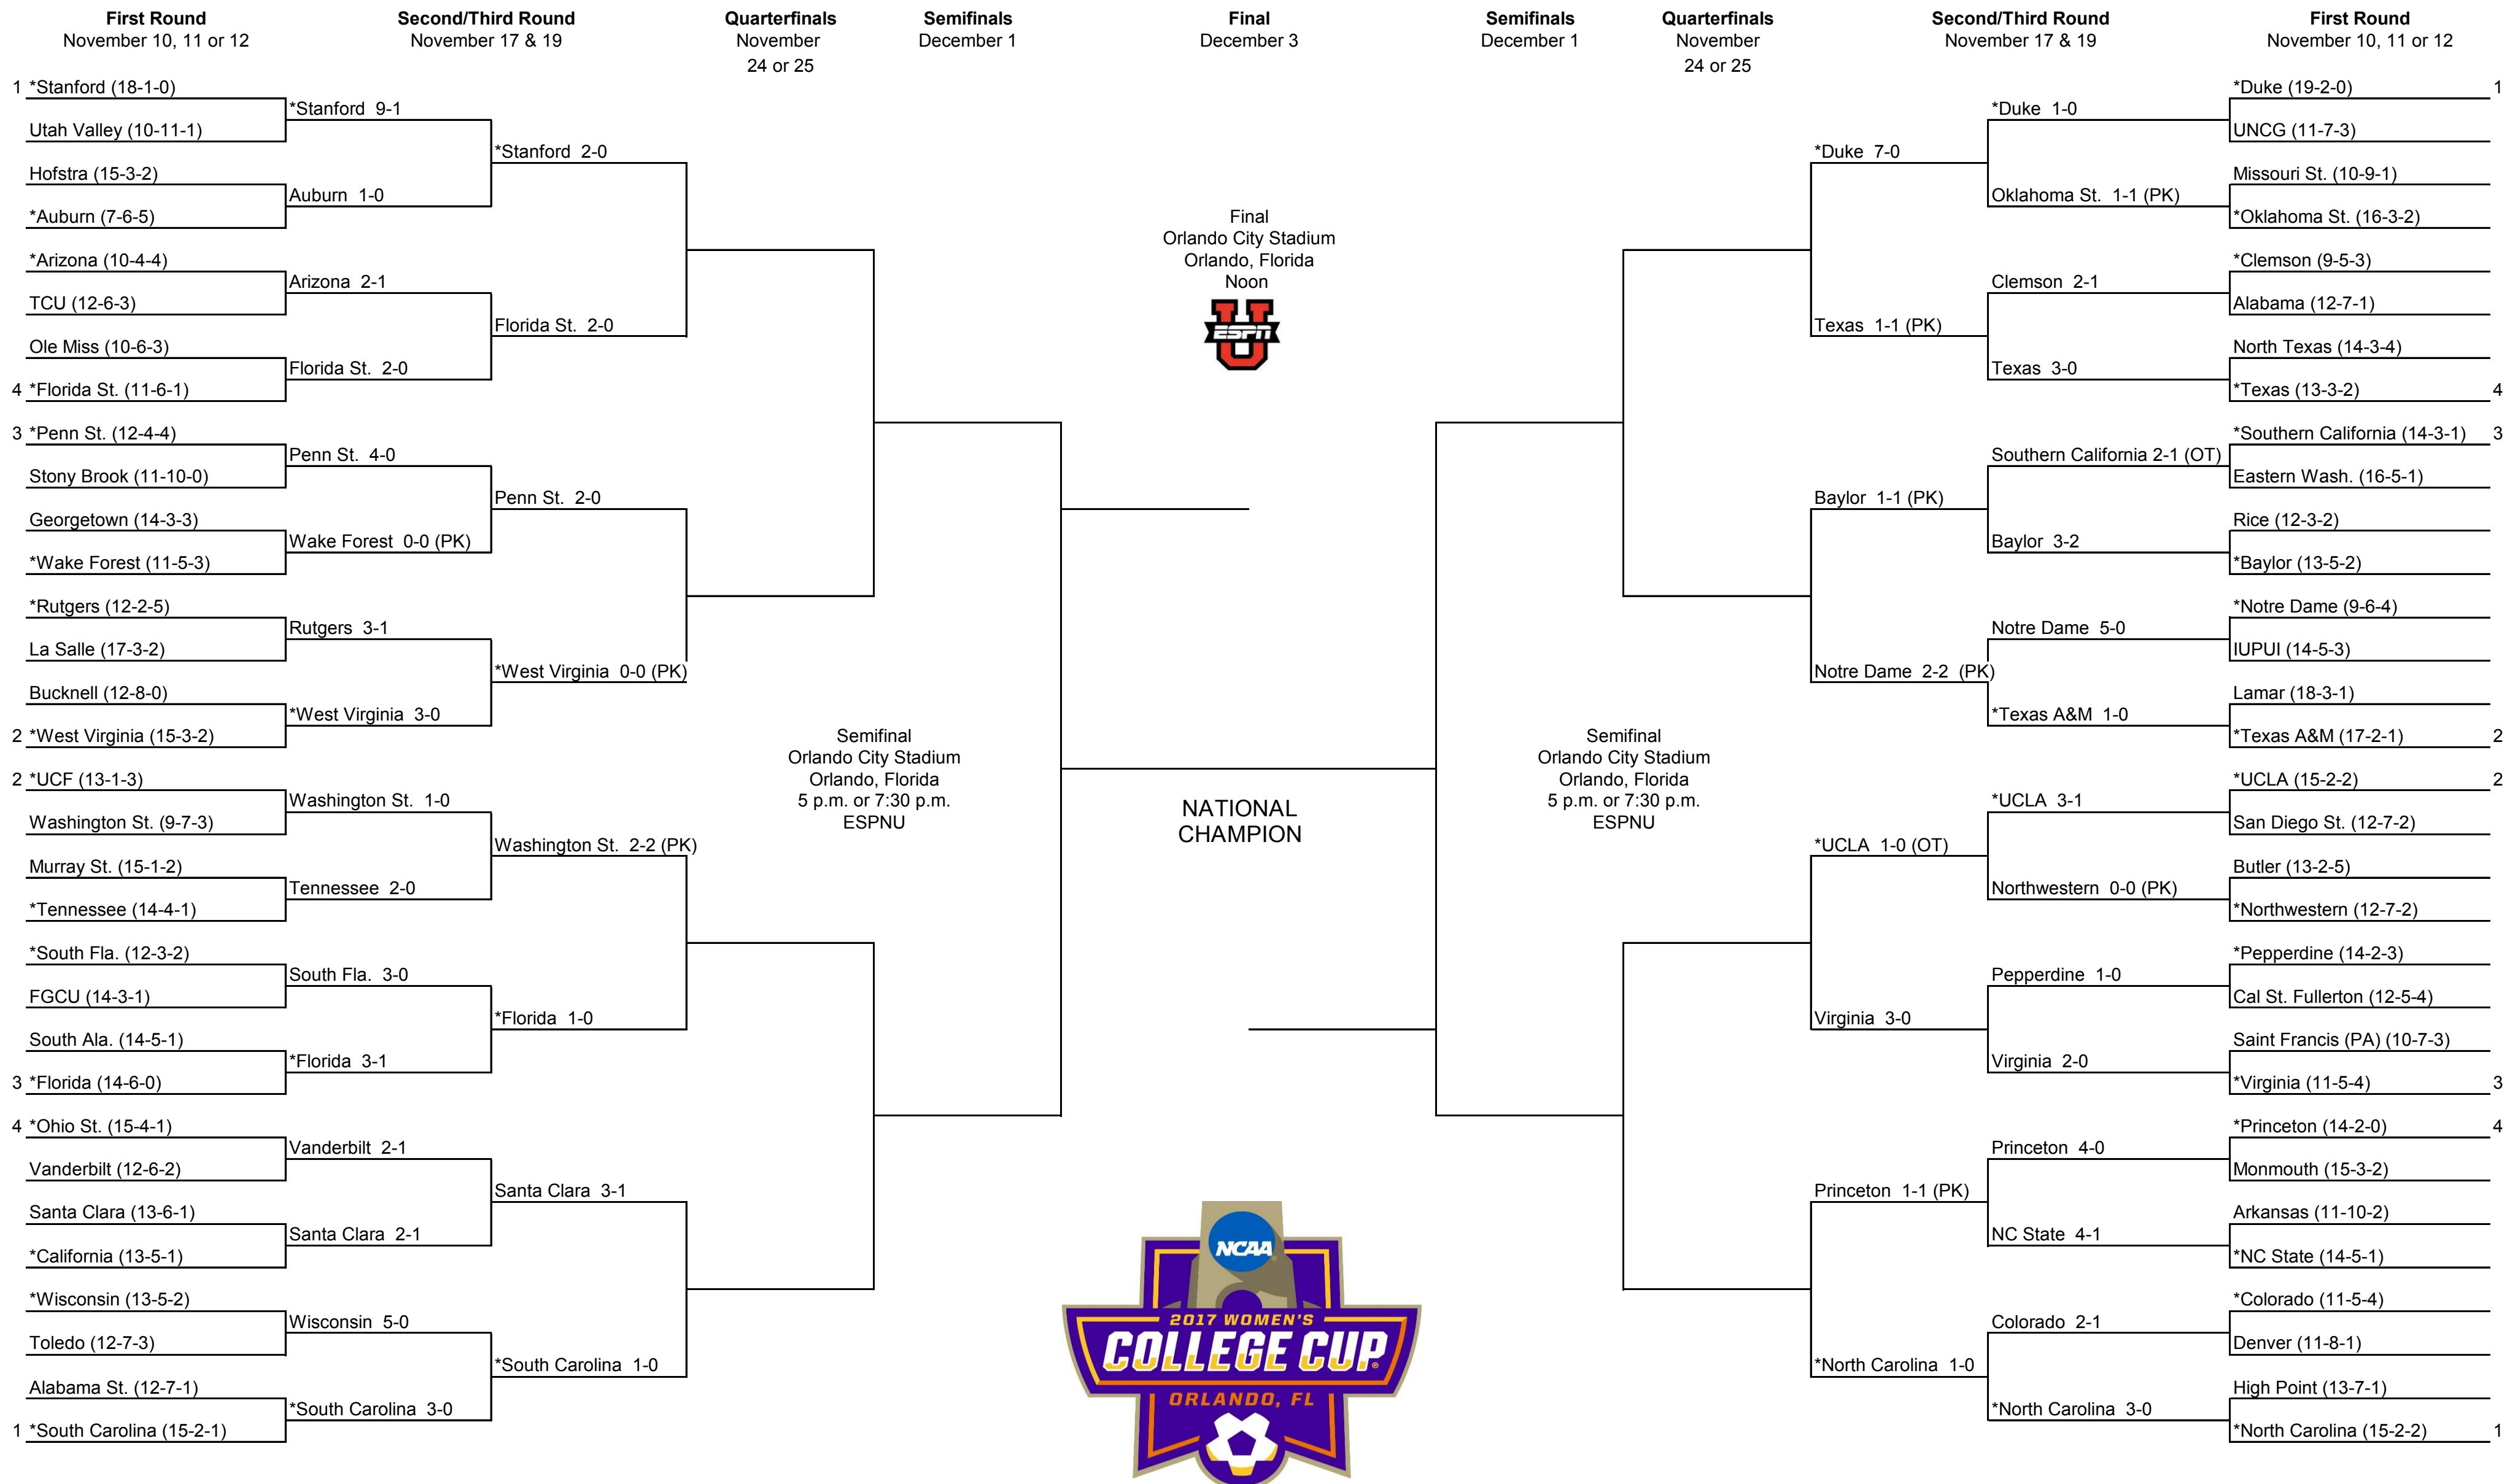

DIVISION I WOMEN'S SOCCER CHAMPIONSHIP

*Host institution for preliminary round games.
 All game times are Eastern standard time.
 Order of semifinal games determined after quarterfinal round games are completed.
 Second semifinal game will begin 45 minutes after conclusion of first game.