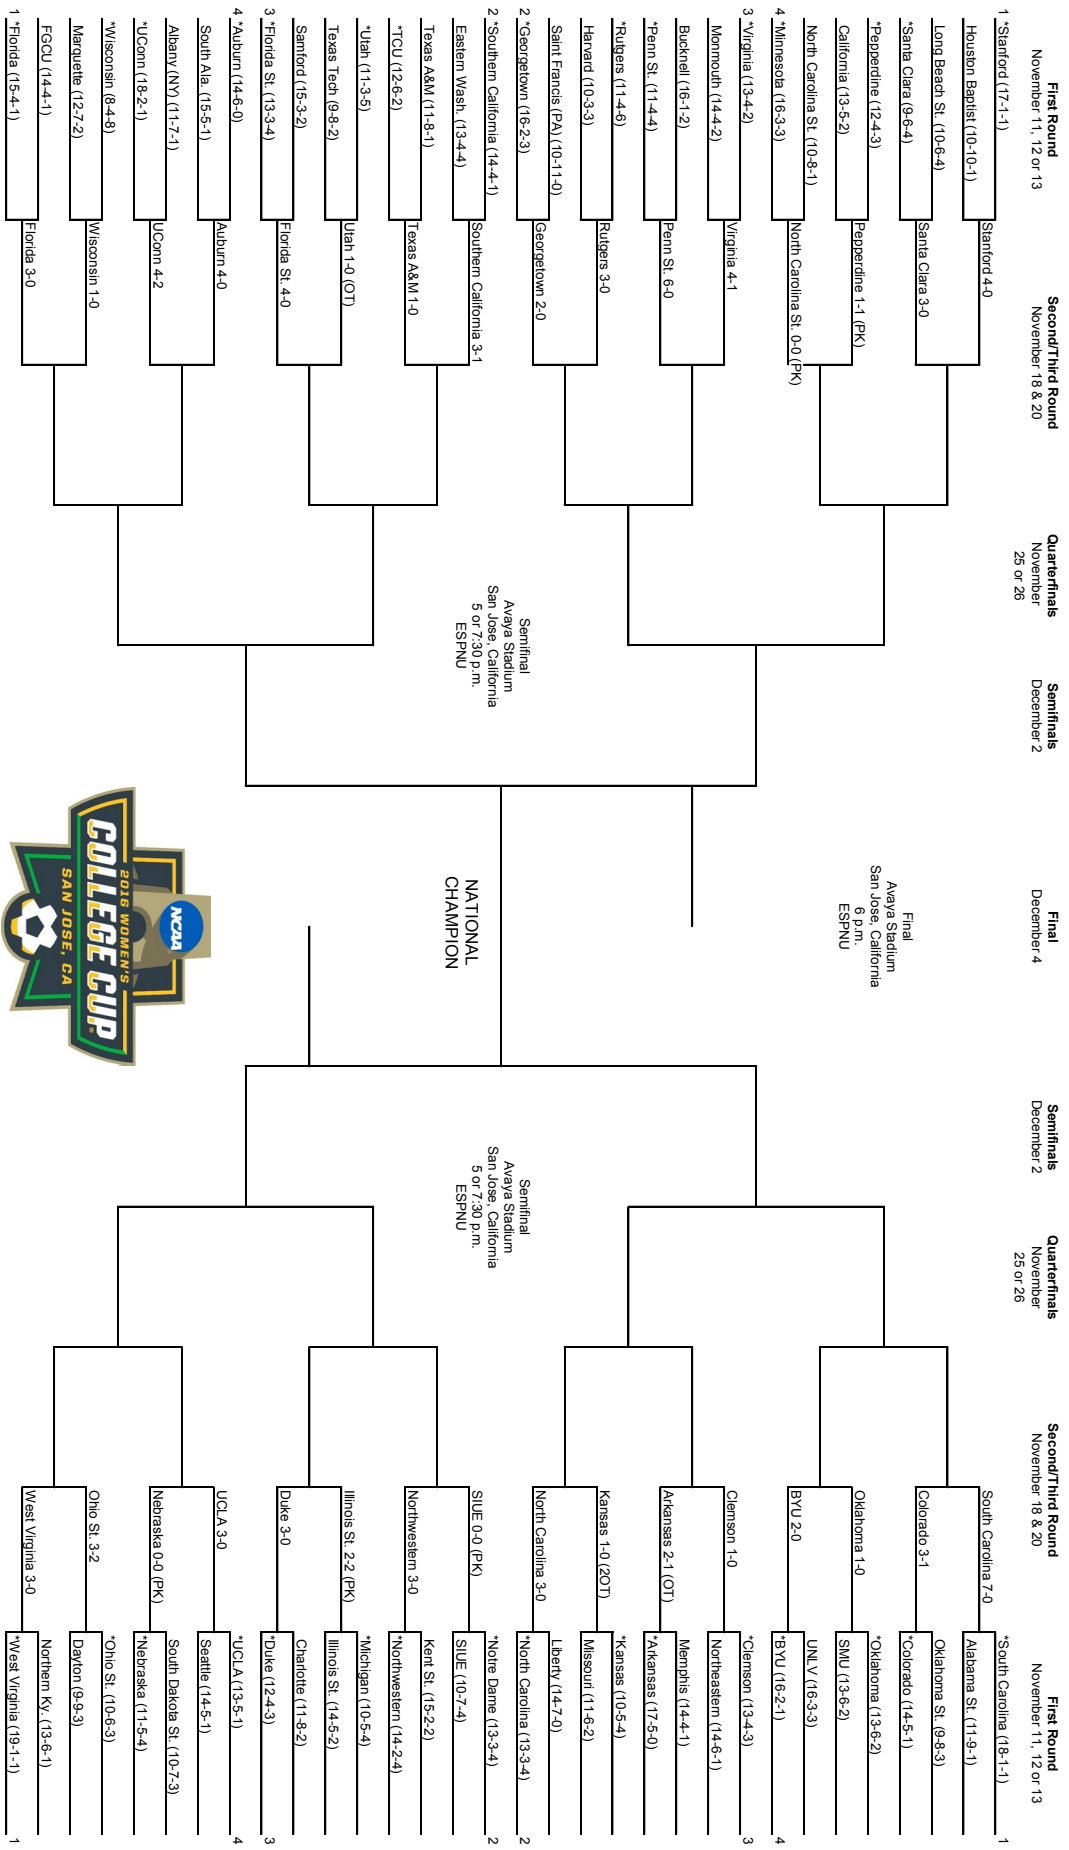

**DIVISION I WOMEN'S
SOCCER CHAMPIONSHIP**

*Host institution for preliminary round games.
All game times are Eastern standard time.
Order of semifinal games determined after quarterfinal round games are completed.

© 2016 National Collegiate Athletic Association. No commercial use without the NCAA's written permission.
The NCAA opposes all forms of sports wagering.