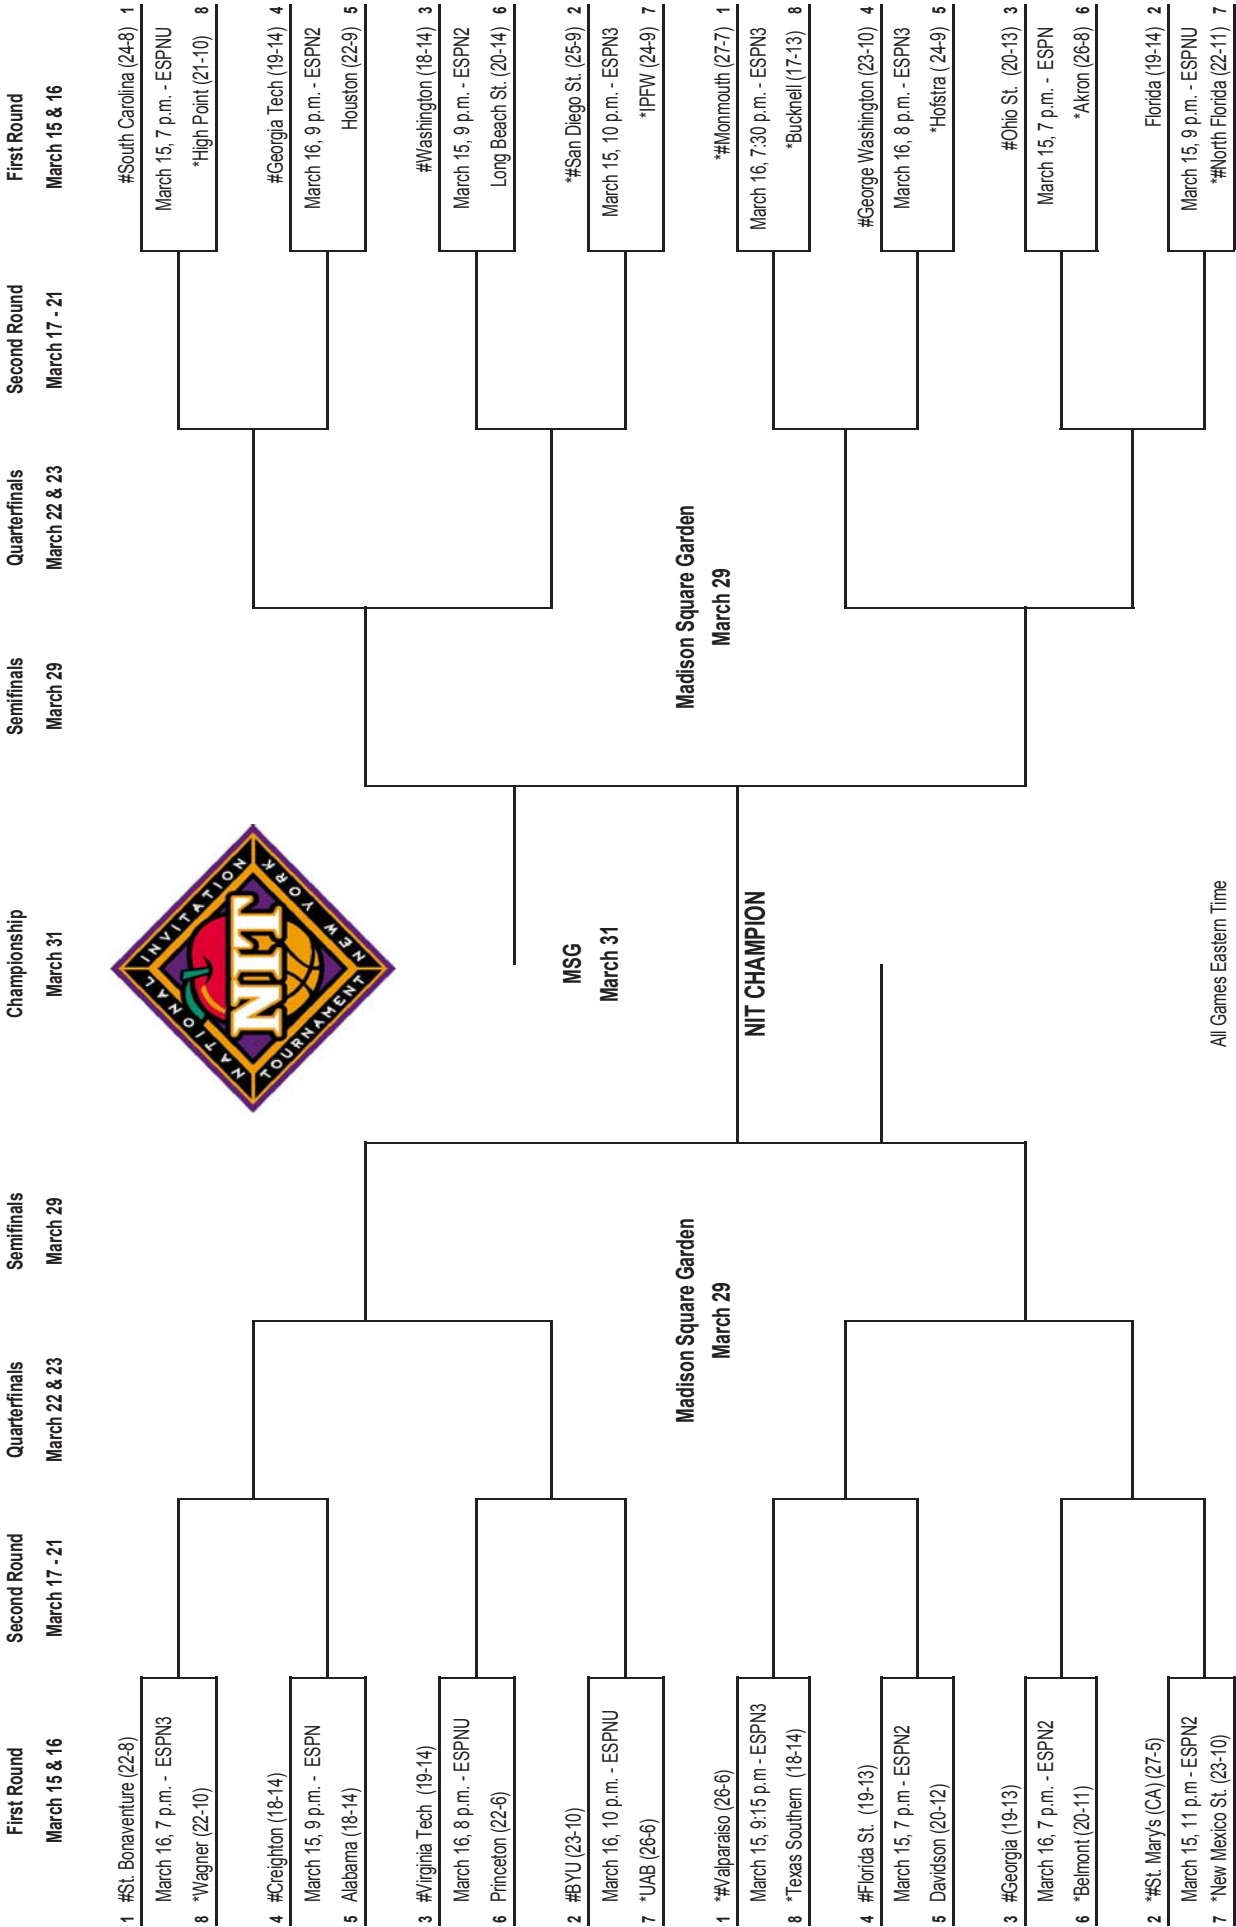

# 2016 NATIONAL INVITATION TOURNAMENT

MSG  
March 31

Madison Square Garden  
March 29

NIT CHAMPION

Madison Square Garden  
March 29

\*Automatic Qualifiers - Regular Season Conference Champions  
#Host Institution