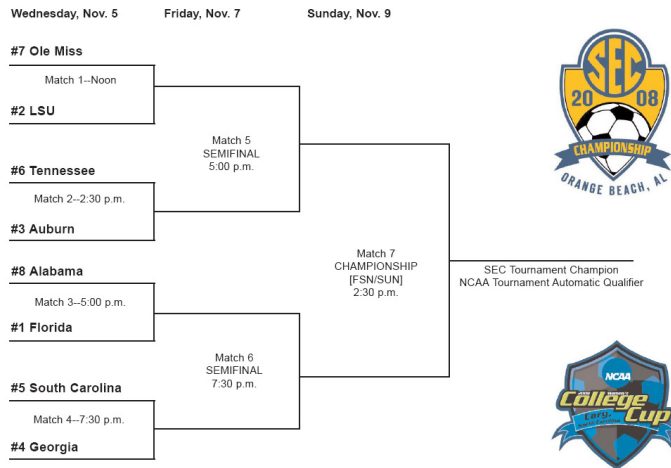

2008 SEC WOMEN'S SOCCER TOURNAMENT

November 5-9 • Orange Beach Sportsplex • Orange Beach, Ala.

USC Probable Starters

No.	Name	Pos.	Yr.	GP-GS	G	A	Pts.	Shots
7	Blakely Mattern	D	Jr.	20-20	3	0	6	16
21	Brittany Rhoades	D	So.	20-20	0	4	4	12
3	Samantha Diaz-Matosas	D	Jr.	20-20	2	2	6	12
20	Ellen Fahey	D	Fr.	20-20	0	0	0	1
8	Danila Monteiro	M	Sr.	14-10	1	2	4	18
16	Lindsay Small	M	Jr.	20-20	3	1	7	34
5	Kim Miller	M	Jr.	20-20	4	2	10	34
4	Kayla Grimsley	F	Fr.	20-18	8	4	20	32
12	Shannon Bigbie	F	Jr.	20-18	1	4	6	24
27	Brooke Jacobs	F	So.	19-13	2	3	7	34

No.	Name	Pos.	Yr.	Min.	GA	GAA	Svs.	W-L	SO
29	Mollie Patton	GK	R-So.	1870:31	17	0.82	56	11-5-4	7